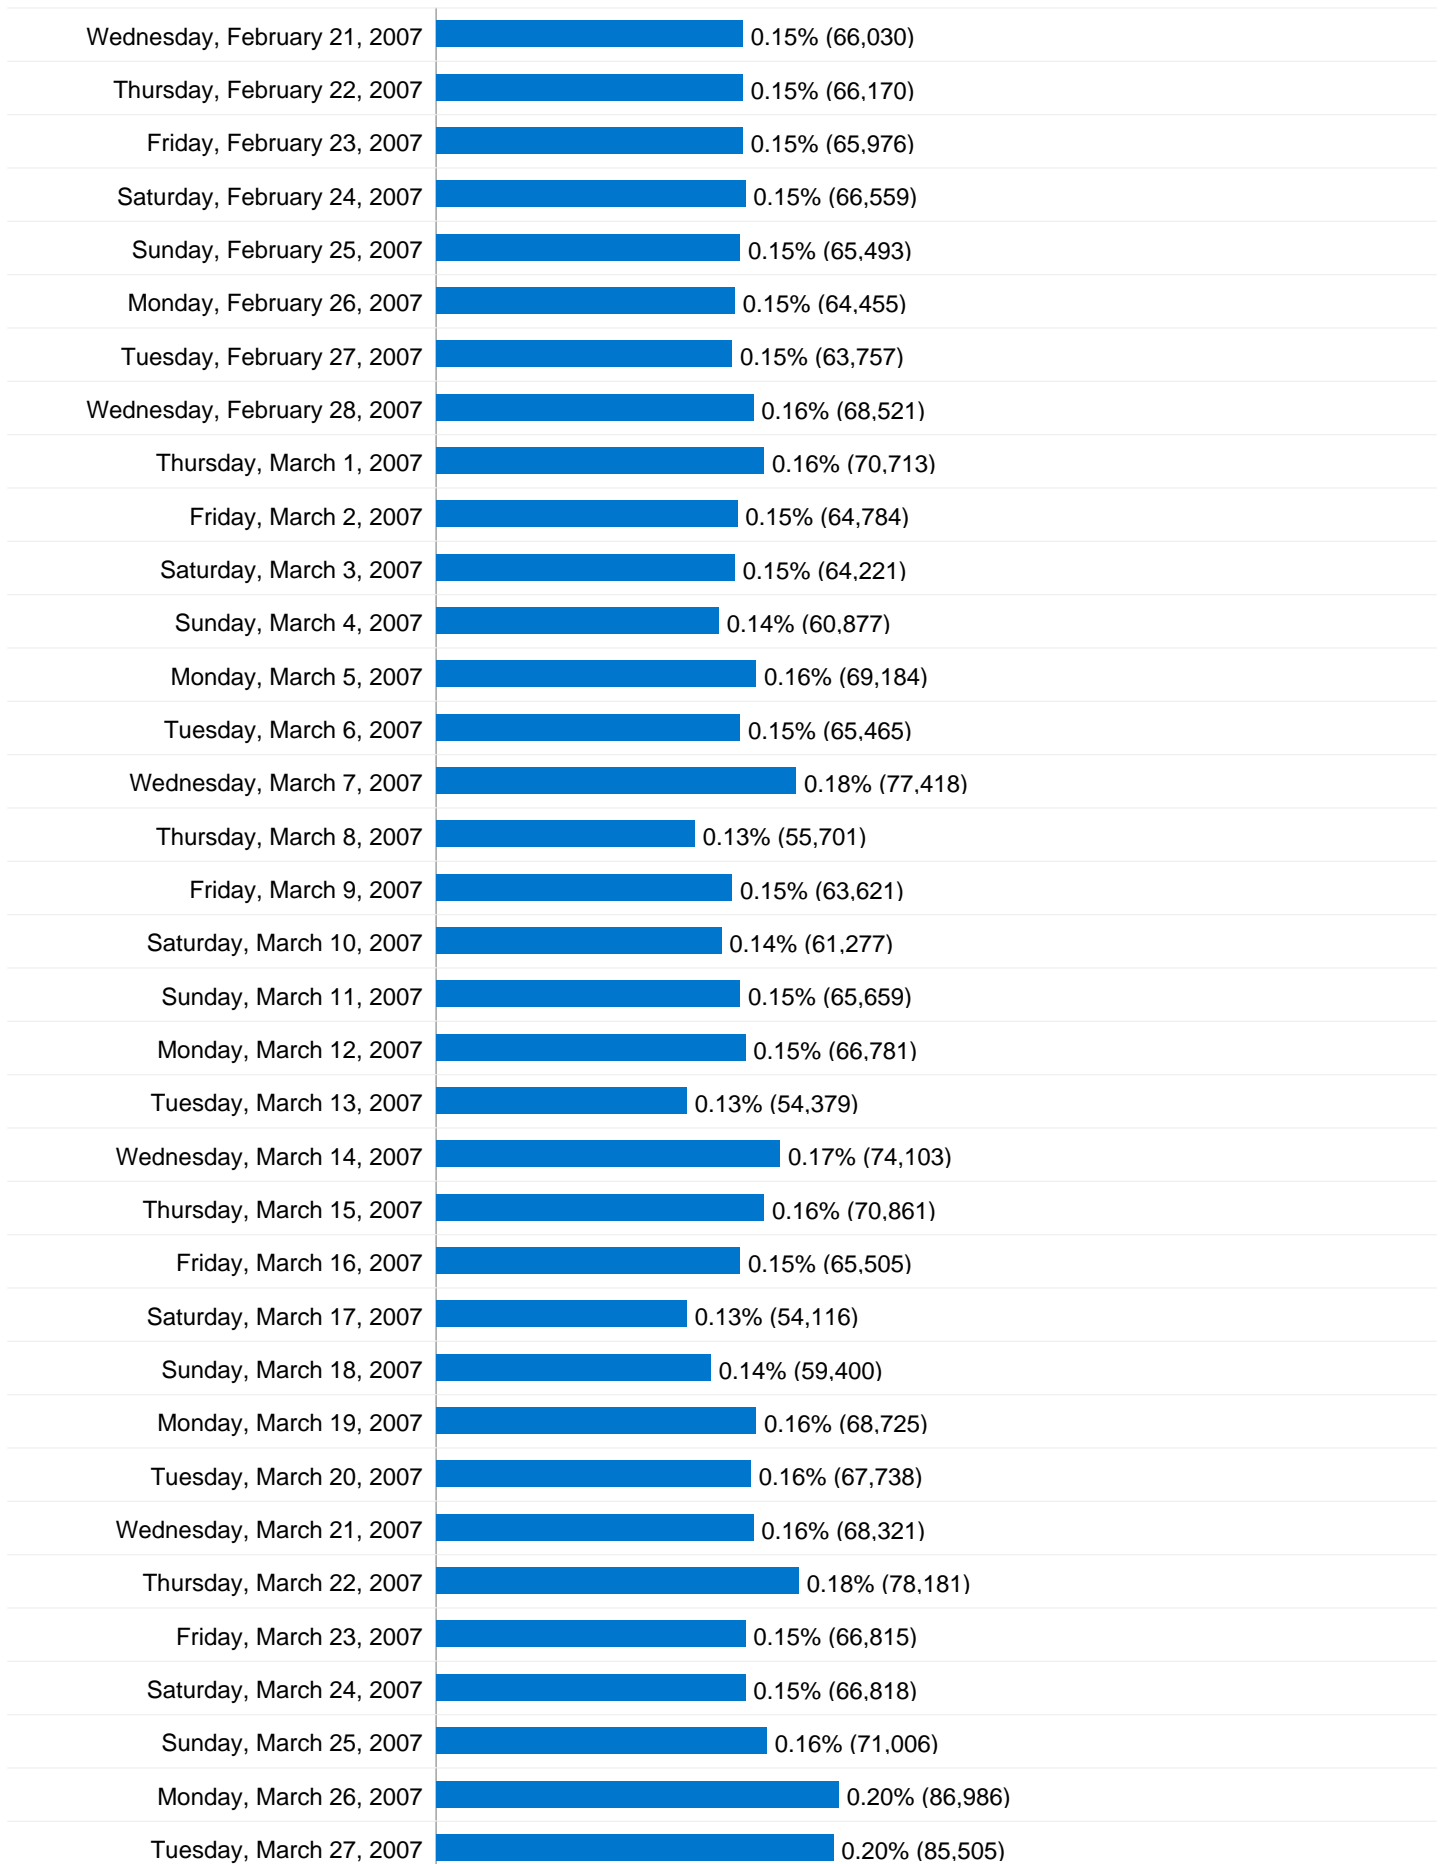

Wednesday, May 17, 2006	 0.05% (21,828)
Thursday, May 18, 2006	 0.05% (22,974)
Friday, May 19, 2006	 0.05% (23,199)
Saturday, May 20, 2006	 0.06% (23,814)
Sunday, May 21, 2006	 0.05% (23,638)
Monday, May 22, 2006	 0.06% (27,219)
Tuesday, May 23, 2006	 0.07% (28,532)
Wednesday, May 24, 2006	 0.07% (29,625)
Thursday, May 25, 2006	 0.07% (28,995)
Friday, May 26, 2006	 0.07% (28,216)
Saturday, May 27, 2006	 0.06% (26,730)
Sunday, May 28, 2006	 0.06% (25,542)
Monday, May 29, 2006	 0.06% (27,774)
Tuesday, May 30, 2006	 0.06% (27,122)
Wednesday, May 31, 2006	 0.06% (26,694)
Thursday, June 1, 2006	 0.06% (26,763)
Friday, June 2, 2006	 0.06% (24,661)
Saturday, June 3, 2006	 0.06% (24,599)
Sunday, June 4, 2006	 0.05% (22,465)
Monday, June 5, 2006	 0.06% (26,545)
Tuesday, June 6, 2006	 0.07% (29,889)
Wednesday, June 7, 2006	 0.06% (26,009)
Thursday, June 8, 2006	 0.06% (25,195)
Friday, June 9, 2006	 0.07% (28,533)
Saturday, June 10, 2006	 0.06% (25,879)
Sunday, June 11, 2006	 0.06% (24,927)
Monday, June 12, 2006	 0.07% (29,200)
Tuesday, June 13, 2006	 0.06% (27,904)
Wednesday, June 14, 2006	 0.07% (28,628)
Thursday, June 15, 2006	 0.06% (26,682)
Friday, June 16, 2006	 0.06% (24,077)
Saturday, June 17, 2006	 0.05% (23,098)
Sunday, June 18, 2006	 0.05% (20,468)
Monday, June 19, 2006	 0.06% (25,349)
Tuesday, June 20, 2006	 0.06% (25,909)

Wednesday, March 12, 2008	
Thursday, March 13, 2008	
Friday, March 14, 2008	
Saturday, March 15, 2008	
Sunday, March 16, 2008	