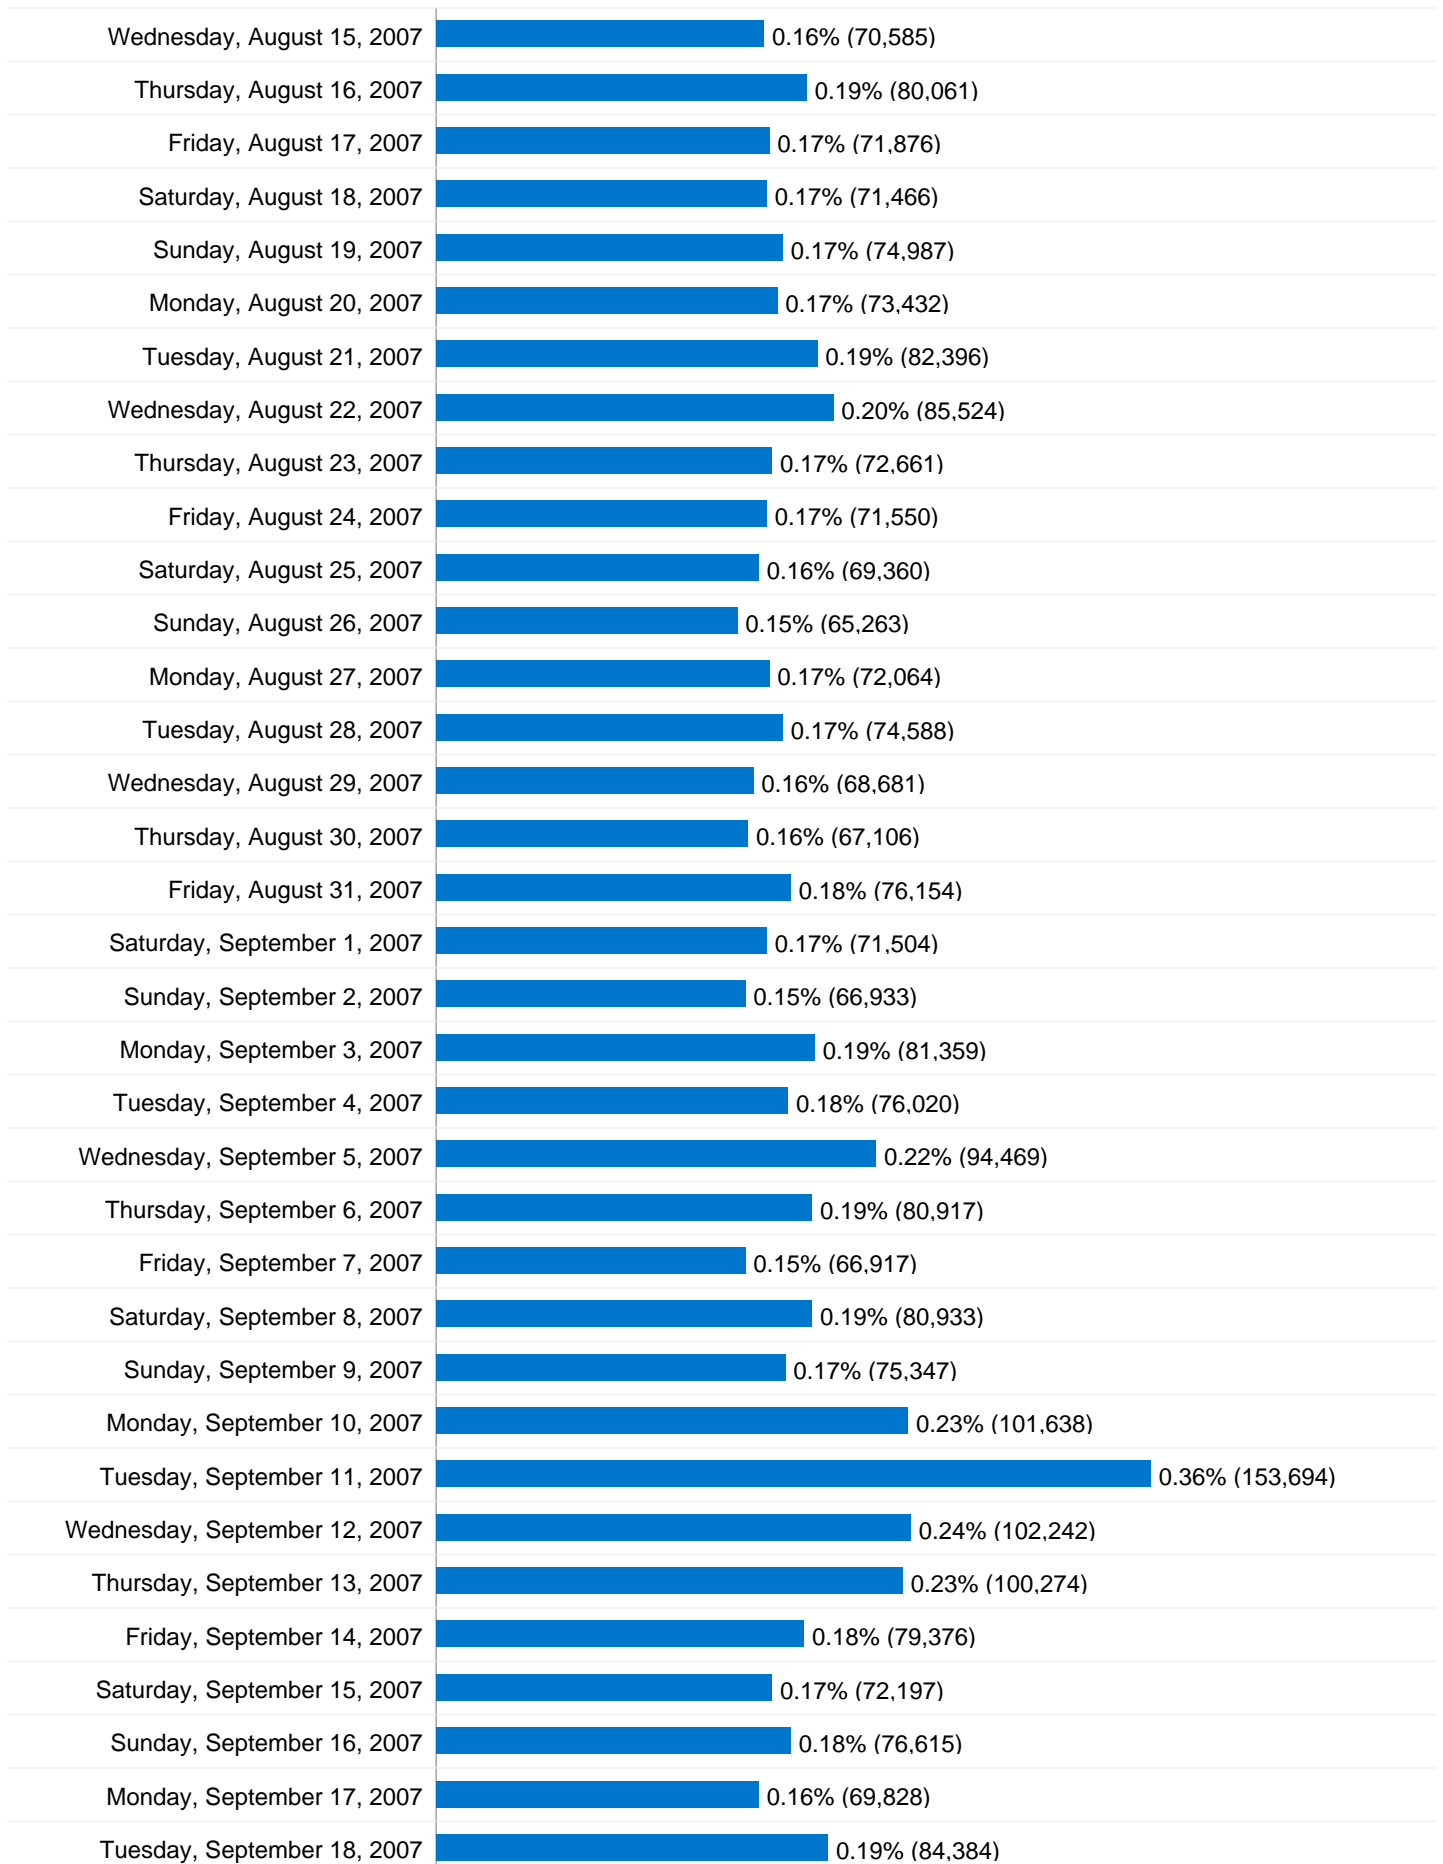

Wednesday, May 17, 2006	 0.05% (21,828)
Thursday, May 18, 2006	 0.05% (22,974)
Friday, May 19, 2006	 0.05% (23,199)
Saturday, May 20, 2006	 0.06% (23,814)
Sunday, May 21, 2006	 0.05% (23,638)
Monday, May 22, 2006	 0.06% (27,219)
Tuesday, May 23, 2006	 0.07% (28,532)
Wednesday, May 24, 2006	 0.07% (29,625)
Thursday, May 25, 2006	 0.07% (28,995)
Friday, May 26, 2006	 0.07% (28,216)
Saturday, May 27, 2006	 0.06% (26,730)
Sunday, May 28, 2006	 0.06% (25,542)
Monday, May 29, 2006	 0.06% (27,774)
Tuesday, May 30, 2006	 0.06% (27,122)
Wednesday, May 31, 2006	 0.06% (26,694)
Thursday, June 1, 2006	 0.06% (26,763)
Friday, June 2, 2006	 0.06% (24,661)
Saturday, June 3, 2006	 0.06% (24,599)
Sunday, June 4, 2006	 0.05% (22,465)
Monday, June 5, 2006	 0.06% (26,545)
Tuesday, June 6, 2006	 0.07% (29,889)
Wednesday, June 7, 2006	 0.06% (26,009)
Thursday, June 8, 2006	 0.06% (25,195)
Friday, June 9, 2006	 0.07% (28,533)
Saturday, June 10, 2006	 0.06% (25,879)
Sunday, June 11, 2006	 0.06% (24,927)
Monday, June 12, 2006	 0.07% (29,200)
Tuesday, June 13, 2006	 0.06% (27,904)
Wednesday, June 14, 2006	 0.07% (28,628)
Thursday, June 15, 2006	 0.06% (26,682)
Friday, June 16, 2006	 0.06% (24,077)
Saturday, June 17, 2006	 0.05% (23,098)
Sunday, June 18, 2006	 0.05% (20,468)
Monday, June 19, 2006	 0.06% (25,349)
Tuesday, June 20, 2006	 0.06% (25,909)