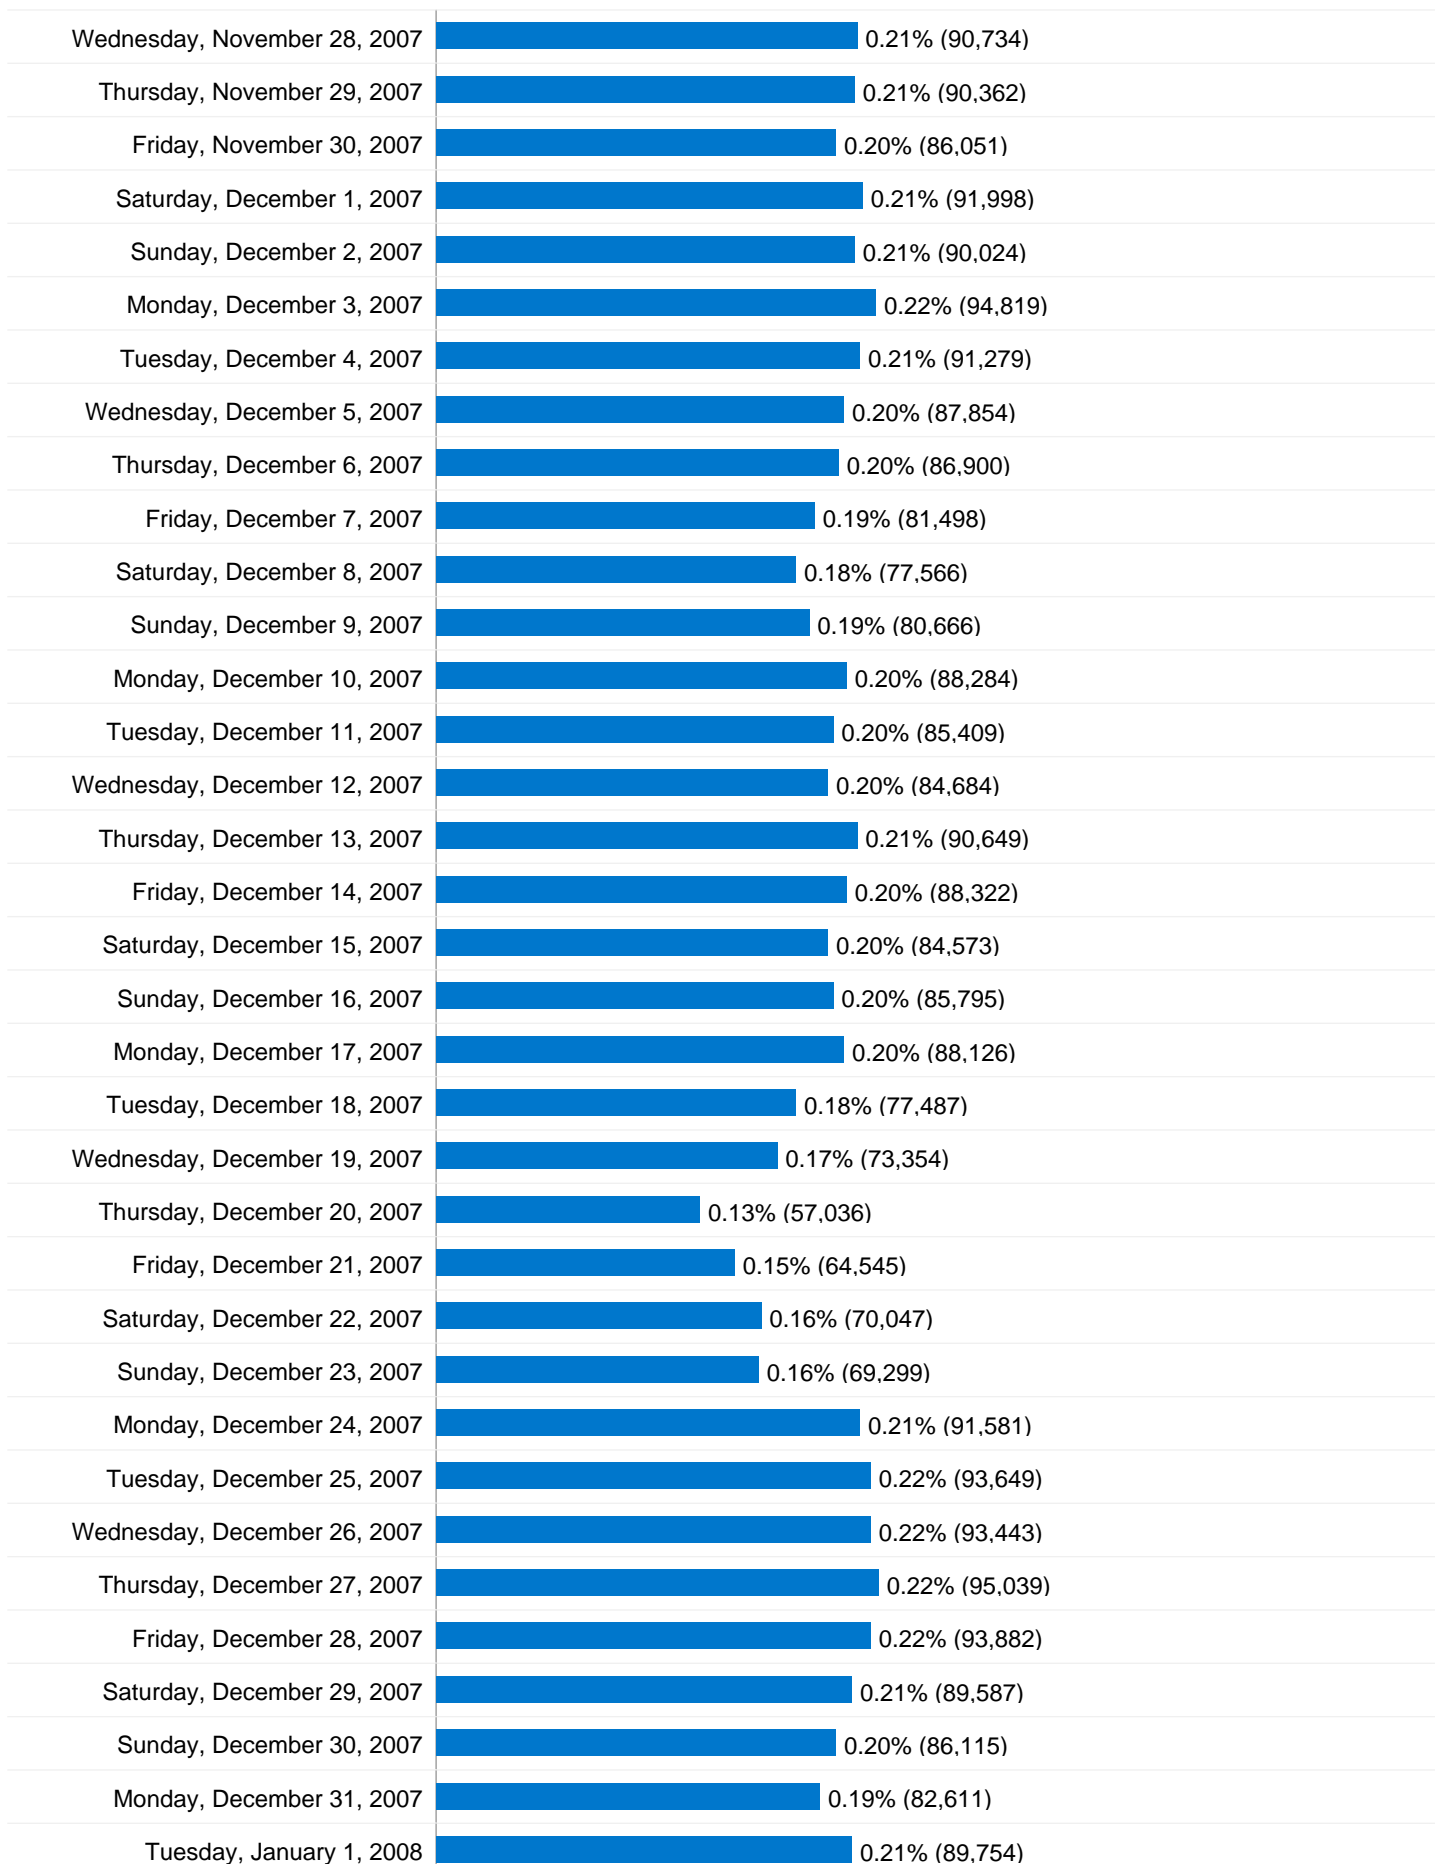

Wednesday, May 17, 2006	 0.05% (21,828)
Thursday, May 18, 2006	 0.05% (22,974)
Friday, May 19, 2006	 0.05% (23,199)
Saturday, May 20, 2006	 0.06% (23,814)
Sunday, May 21, 2006	 0.05% (23,638)
Monday, May 22, 2006	 0.06% (27,219)
Tuesday, May 23, 2006	 0.07% (28,532)
Wednesday, May 24, 2006	 0.07% (29,625)
Thursday, May 25, 2006	 0.07% (28,995)
Friday, May 26, 2006	 0.07% (28,216)
Saturday, May 27, 2006	 0.06% (26,730)
Sunday, May 28, 2006	 0.06% (25,542)
Monday, May 29, 2006	 0.06% (27,774)
Tuesday, May 30, 2006	 0.06% (27,122)
Wednesday, May 31, 2006	 0.06% (26,694)
Thursday, June 1, 2006	 0.06% (26,763)
Friday, June 2, 2006	 0.06% (24,661)
Saturday, June 3, 2006	 0.06% (24,599)
Sunday, June 4, 2006	 0.05% (22,465)
Monday, June 5, 2006	 0.06% (26,545)
Tuesday, June 6, 2006	 0.07% (29,889)
Wednesday, June 7, 2006	 0.06% (26,009)
Thursday, June 8, 2006	 0.06% (25,195)
Friday, June 9, 2006	 0.07% (28,533)
Saturday, June 10, 2006	 0.06% (25,879)
Sunday, June 11, 2006	 0.06% (24,927)
Monday, June 12, 2006	 0.07% (29,200)
Tuesday, June 13, 2006	 0.06% (27,904)
Wednesday, June 14, 2006	 0.07% (28,628)
Thursday, June 15, 2006	 0.06% (26,682)
Friday, June 16, 2006	 0.06% (24,077)
Saturday, June 17, 2006	 0.05% (23,098)
Sunday, June 18, 2006	 0.05% (20,468)
Monday, June 19, 2006	 0.06% (25,349)
Tuesday, June 20, 2006	 0.06% (25,909)