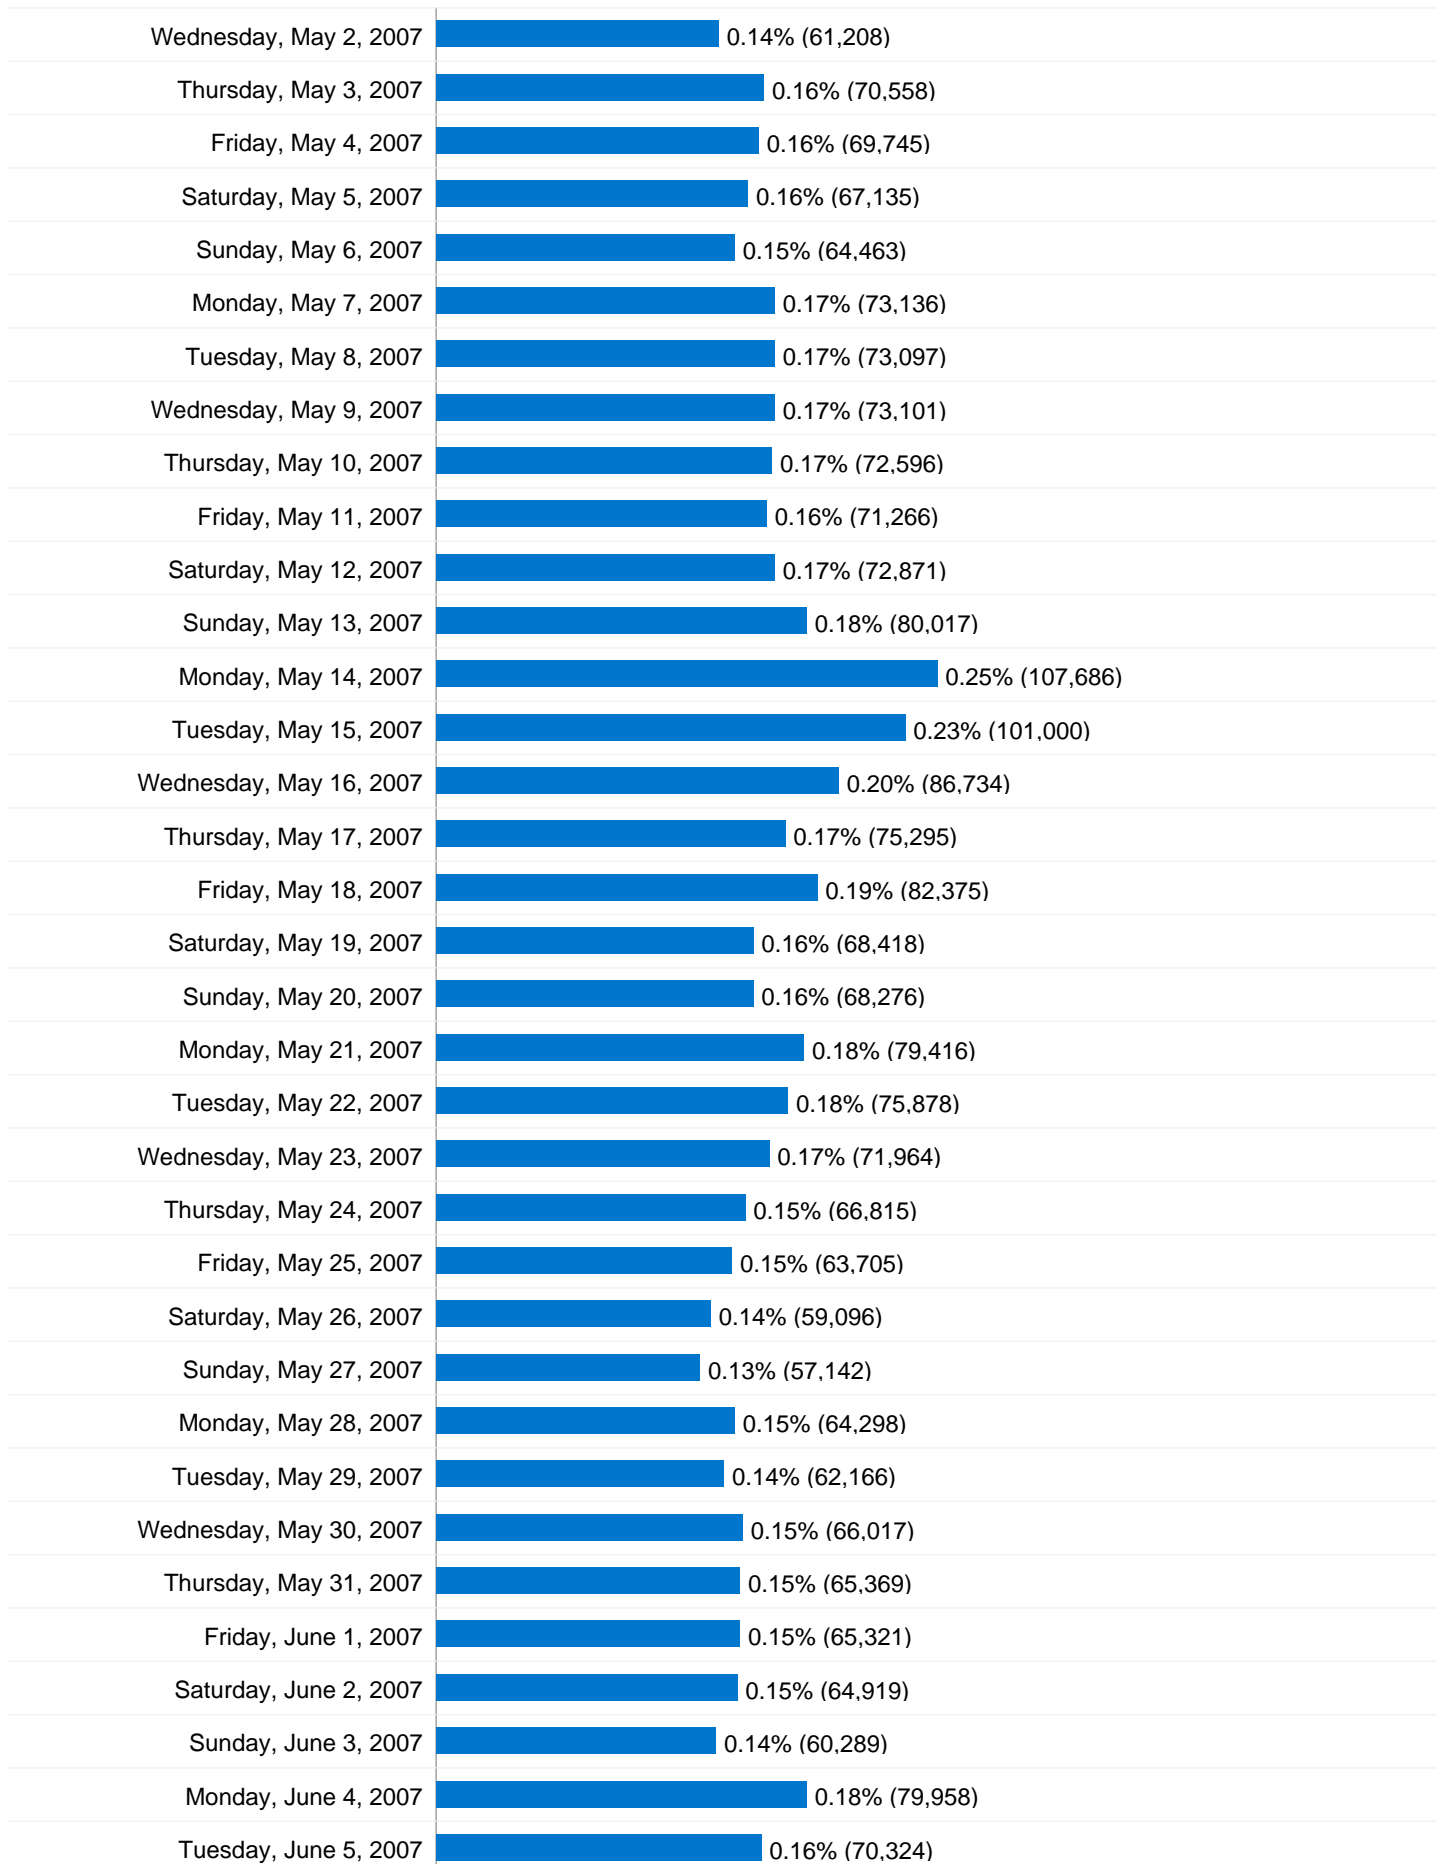

Wednesday, May 17, 2006	 0.05% (21,828)
Thursday, May 18, 2006	 0.05% (22,974)
Friday, May 19, 2006	 0.05% (23,199)
Saturday, May 20, 2006	 0.06% (23,814)
Sunday, May 21, 2006	 0.05% (23,638)
Monday, May 22, 2006	 0.06% (27,219)
Tuesday, May 23, 2006	 0.07% (28,532)
Wednesday, May 24, 2006	 0.07% (29,625)
Thursday, May 25, 2006	 0.07% (28,995)
Friday, May 26, 2006	 0.07% (28,216)
Saturday, May 27, 2006	 0.06% (26,730)
Sunday, May 28, 2006	 0.06% (25,542)
Monday, May 29, 2006	 0.06% (27,774)
Tuesday, May 30, 2006	 0.06% (27,122)
Wednesday, May 31, 2006	 0.06% (26,694)
Thursday, June 1, 2006	 0.06% (26,763)
Friday, June 2, 2006	 0.06% (24,661)
Saturday, June 3, 2006	 0.06% (24,599)
Sunday, June 4, 2006	 0.05% (22,465)
Monday, June 5, 2006	 0.06% (26,545)
Tuesday, June 6, 2006	 0.07% (29,889)
Wednesday, June 7, 2006	 0.06% (26,009)
Thursday, June 8, 2006	 0.06% (25,195)
Friday, June 9, 2006	 0.07% (28,533)
Saturday, June 10, 2006	 0.06% (25,879)
Sunday, June 11, 2006	 0.06% (24,927)
Monday, June 12, 2006	 0.07% (29,200)
Tuesday, June 13, 2006	 0.06% (27,904)
Wednesday, June 14, 2006	 0.07% (28,628)
Thursday, June 15, 2006	 0.06% (26,682)
Friday, June 16, 2006	 0.06% (24,077)
Saturday, June 17, 2006	 0.05% (23,098)
Sunday, June 18, 2006	 0.05% (20,468)
Monday, June 19, 2006	 0.06% (25,349)
Tuesday, June 20, 2006	 0.06% (25,909)

Wednesday, March 12, 2008	
Thursday, March 13, 2008	
Friday, March 14, 2008	
Saturday, March 15, 2008	
Sunday, March 16, 2008	