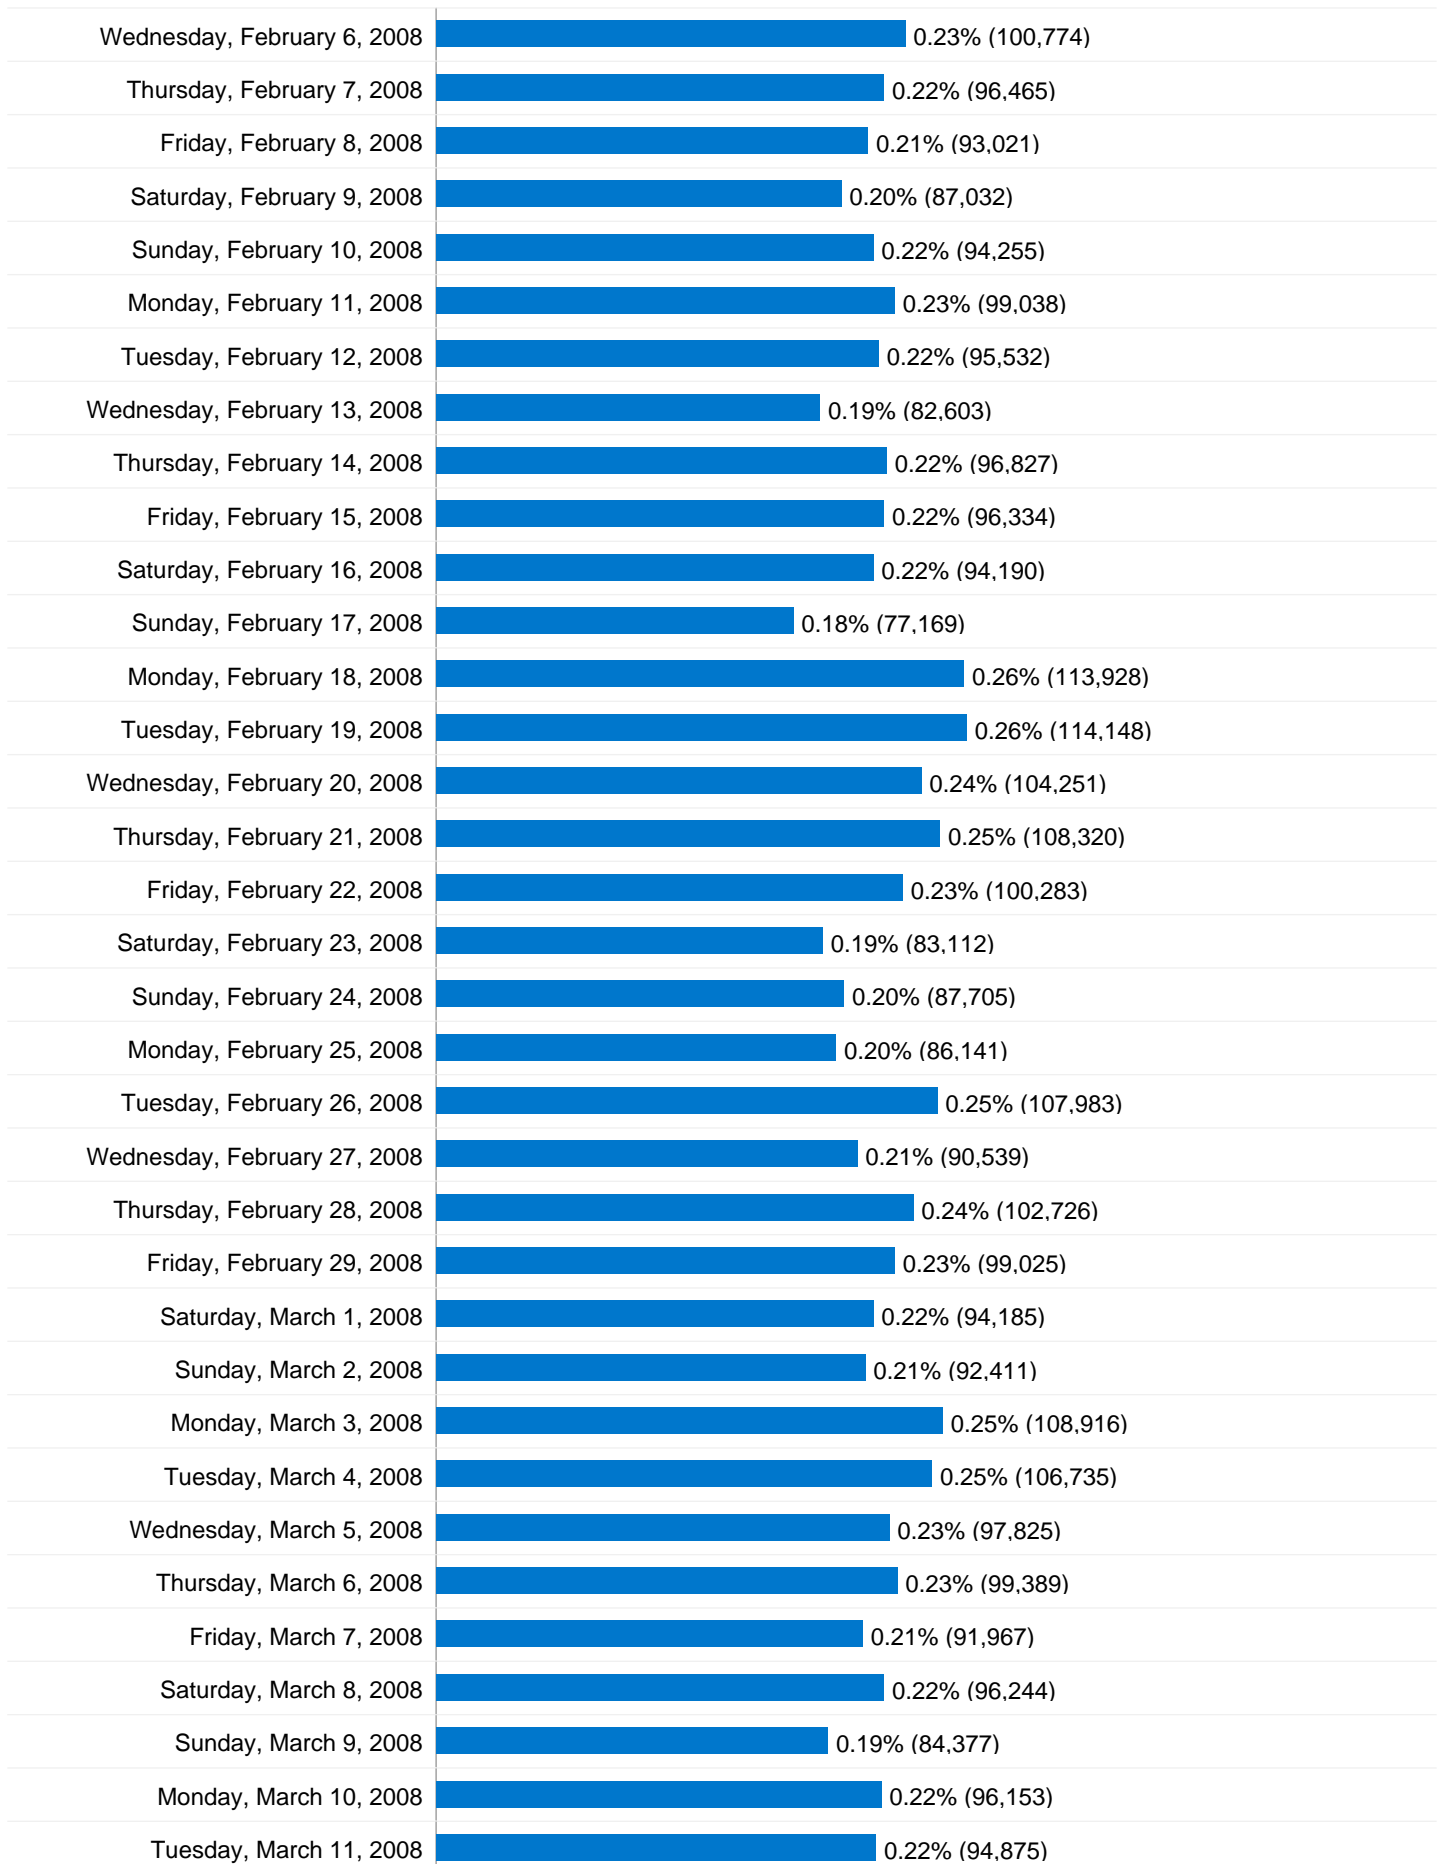

Wednesday, May 17, 2006	 0.05% (21,828)
Thursday, May 18, 2006	 0.05% (22,974)
Friday, May 19, 2006	 0.05% (23,199)
Saturday, May 20, 2006	 0.06% (23,814)
Sunday, May 21, 2006	 0.05% (23,638)
Monday, May 22, 2006	 0.06% (27,219)
Tuesday, May 23, 2006	 0.07% (28,532)
Wednesday, May 24, 2006	 0.07% (29,625)
Thursday, May 25, 2006	 0.07% (28,995)
Friday, May 26, 2006	 0.07% (28,216)
Saturday, May 27, 2006	 0.06% (26,730)
Sunday, May 28, 2006	 0.06% (25,542)
Monday, May 29, 2006	 0.06% (27,774)
Tuesday, May 30, 2006	 0.06% (27,122)
Wednesday, May 31, 2006	 0.06% (26,694)
Thursday, June 1, 2006	 0.06% (26,763)
Friday, June 2, 2006	 0.06% (24,661)
Saturday, June 3, 2006	 0.06% (24,599)
Sunday, June 4, 2006	 0.05% (22,465)
Monday, June 5, 2006	 0.06% (26,545)
Tuesday, June 6, 2006	 0.07% (29,889)
Wednesday, June 7, 2006	 0.06% (26,009)
Thursday, June 8, 2006	 0.06% (25,195)
Friday, June 9, 2006	 0.07% (28,533)
Saturday, June 10, 2006	 0.06% (25,879)
Sunday, June 11, 2006	 0.06% (24,927)
Monday, June 12, 2006	 0.07% (29,200)
Tuesday, June 13, 2006	 0.06% (27,904)
Wednesday, June 14, 2006	 0.07% (28,628)
Thursday, June 15, 2006	 0.06% (26,682)
Friday, June 16, 2006	 0.06% (24,077)
Saturday, June 17, 2006	 0.05% (23,098)
Sunday, June 18, 2006	 0.05% (20,468)
Monday, June 19, 2006	 0.06% (25,349)
Tuesday, June 20, 2006	 0.06% (25,909)