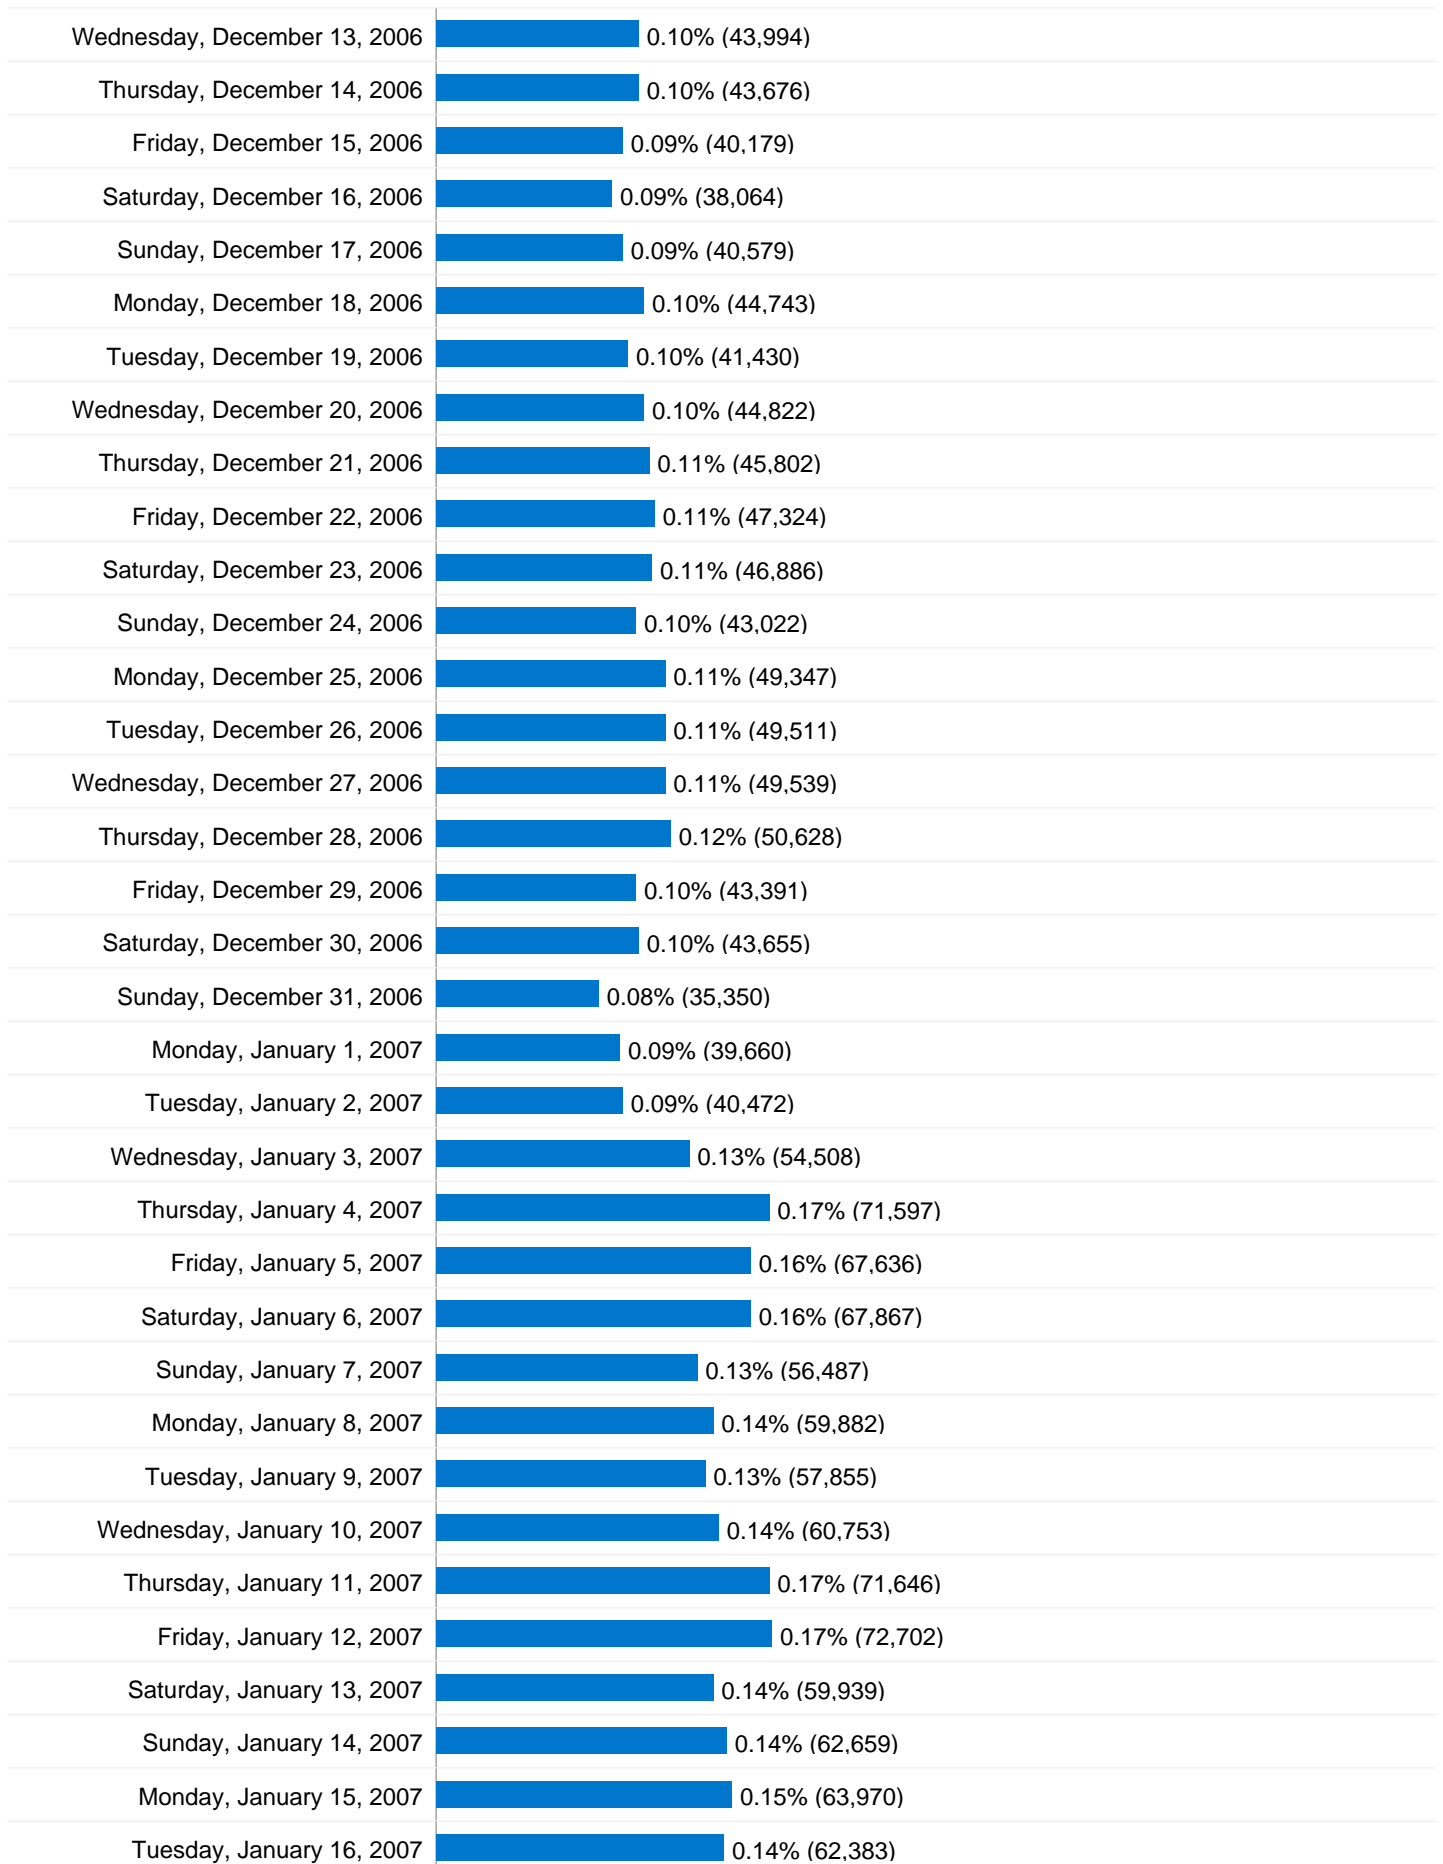

Wednesday, May 17, 2006	 0.05% (21,828)
Thursday, May 18, 2006	 0.05% (22,974)
Friday, May 19, 2006	 0.05% (23,199)
Saturday, May 20, 2006	 0.06% (23,814)
Sunday, May 21, 2006	 0.05% (23,638)
Monday, May 22, 2006	 0.06% (27,219)
Tuesday, May 23, 2006	 0.07% (28,532)
Wednesday, May 24, 2006	 0.07% (29,625)
Thursday, May 25, 2006	 0.07% (28,995)
Friday, May 26, 2006	 0.07% (28,216)
Saturday, May 27, 2006	 0.06% (26,730)
Sunday, May 28, 2006	 0.06% (25,542)
Monday, May 29, 2006	 0.06% (27,774)
Tuesday, May 30, 2006	 0.06% (27,122)
Wednesday, May 31, 2006	 0.06% (26,694)
Thursday, June 1, 2006	 0.06% (26,763)
Friday, June 2, 2006	 0.06% (24,661)
Saturday, June 3, 2006	 0.06% (24,599)
Sunday, June 4, 2006	 0.05% (22,465)
Monday, June 5, 2006	 0.06% (26,545)
Tuesday, June 6, 2006	 0.07% (29,889)
Wednesday, June 7, 2006	 0.06% (26,009)
Thursday, June 8, 2006	 0.06% (25,195)
Friday, June 9, 2006	 0.07% (28,533)
Saturday, June 10, 2006	 0.06% (25,879)
Sunday, June 11, 2006	 0.06% (24,927)
Monday, June 12, 2006	 0.07% (29,200)
Tuesday, June 13, 2006	 0.06% (27,904)
Wednesday, June 14, 2006	 0.07% (28,628)
Thursday, June 15, 2006	 0.06% (26,682)
Friday, June 16, 2006	 0.06% (24,077)
Saturday, June 17, 2006	 0.05% (23,098)
Sunday, June 18, 2006	 0.05% (20,468)
Monday, June 19, 2006	 0.06% (25,349)
Tuesday, June 20, 2006	 0.06% (25,909)