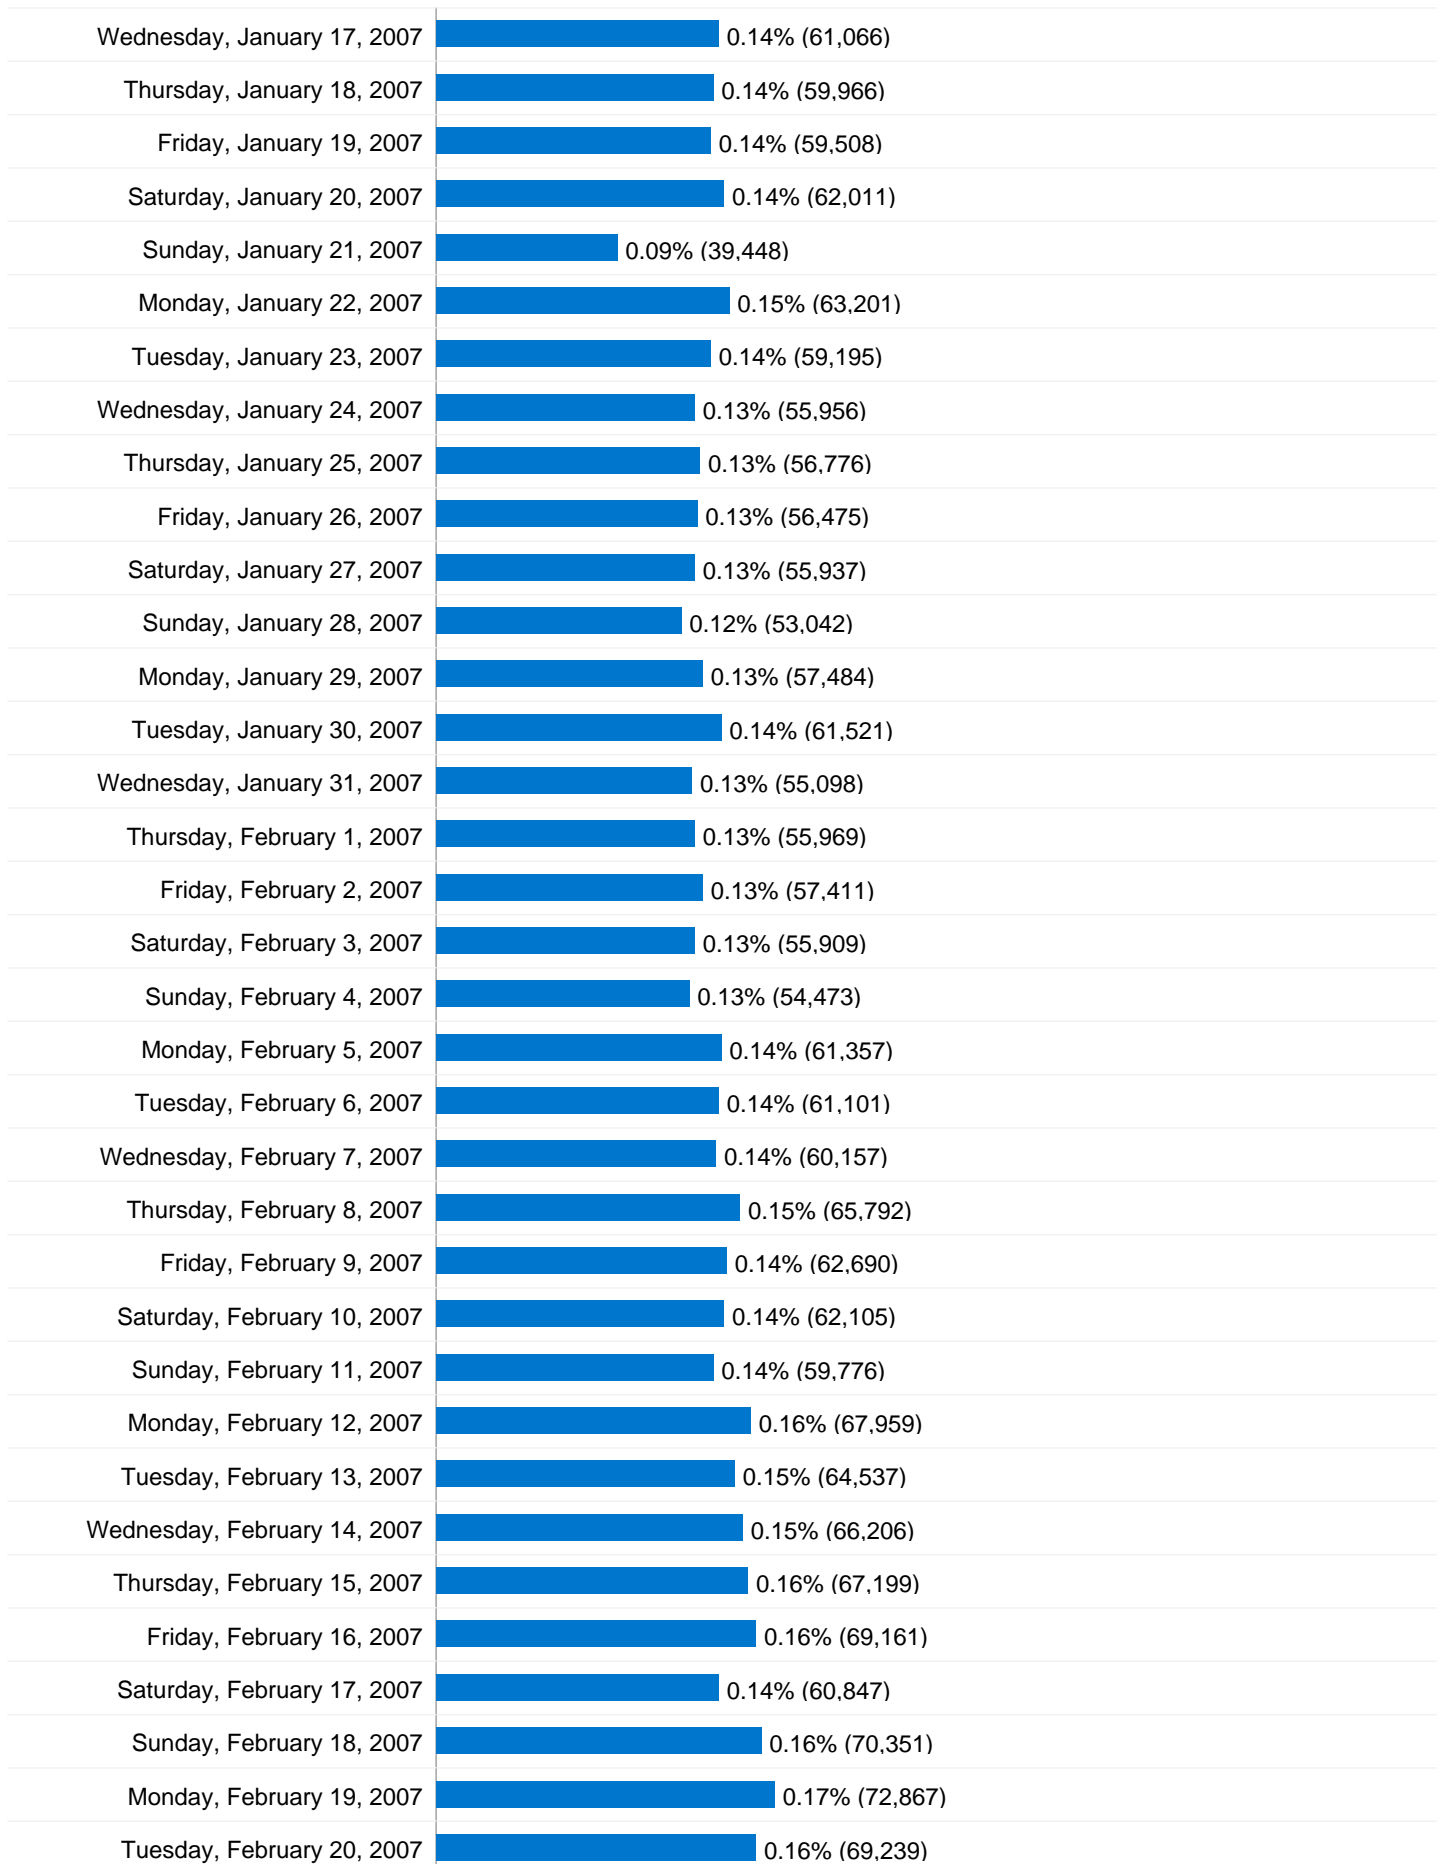

Wednesday, May 17, 2006	 0.05% (21,828)
Thursday, May 18, 2006	 0.05% (22,974)
Friday, May 19, 2006	 0.05% (23,199)
Saturday, May 20, 2006	 0.06% (23,814)
Sunday, May 21, 2006	 0.05% (23,638)
Monday, May 22, 2006	 0.06% (27,219)
Tuesday, May 23, 2006	 0.07% (28,532)
Wednesday, May 24, 2006	 0.07% (29,625)
Thursday, May 25, 2006	 0.07% (28,995)
Friday, May 26, 2006	 0.07% (28,216)
Saturday, May 27, 2006	 0.06% (26,730)
Sunday, May 28, 2006	 0.06% (25,542)
Monday, May 29, 2006	 0.06% (27,774)
Tuesday, May 30, 2006	 0.06% (27,122)
Wednesday, May 31, 2006	 0.06% (26,694)
Thursday, June 1, 2006	 0.06% (26,763)
Friday, June 2, 2006	 0.06% (24,661)
Saturday, June 3, 2006	 0.06% (24,599)
Sunday, June 4, 2006	 0.05% (22,465)
Monday, June 5, 2006	 0.06% (26,545)
Tuesday, June 6, 2006	 0.07% (29,889)
Wednesday, June 7, 2006	 0.06% (26,009)
Thursday, June 8, 2006	 0.06% (25,195)
Friday, June 9, 2006	 0.07% (28,533)
Saturday, June 10, 2006	 0.06% (25,879)
Sunday, June 11, 2006	 0.06% (24,927)
Monday, June 12, 2006	 0.07% (29,200)
Tuesday, June 13, 2006	 0.06% (27,904)
Wednesday, June 14, 2006	 0.07% (28,628)
Thursday, June 15, 2006	 0.06% (26,682)
Friday, June 16, 2006	 0.06% (24,077)
Saturday, June 17, 2006	 0.05% (23,098)
Sunday, June 18, 2006	 0.05% (20,468)
Monday, June 19, 2006	 0.06% (25,349)
Tuesday, June 20, 2006	 0.06% (25,909)

Wednesday, March 12, 2008	
Thursday, March 13, 2008	
Friday, March 14, 2008	
Saturday, March 15, 2008	
Sunday, March 16, 2008	