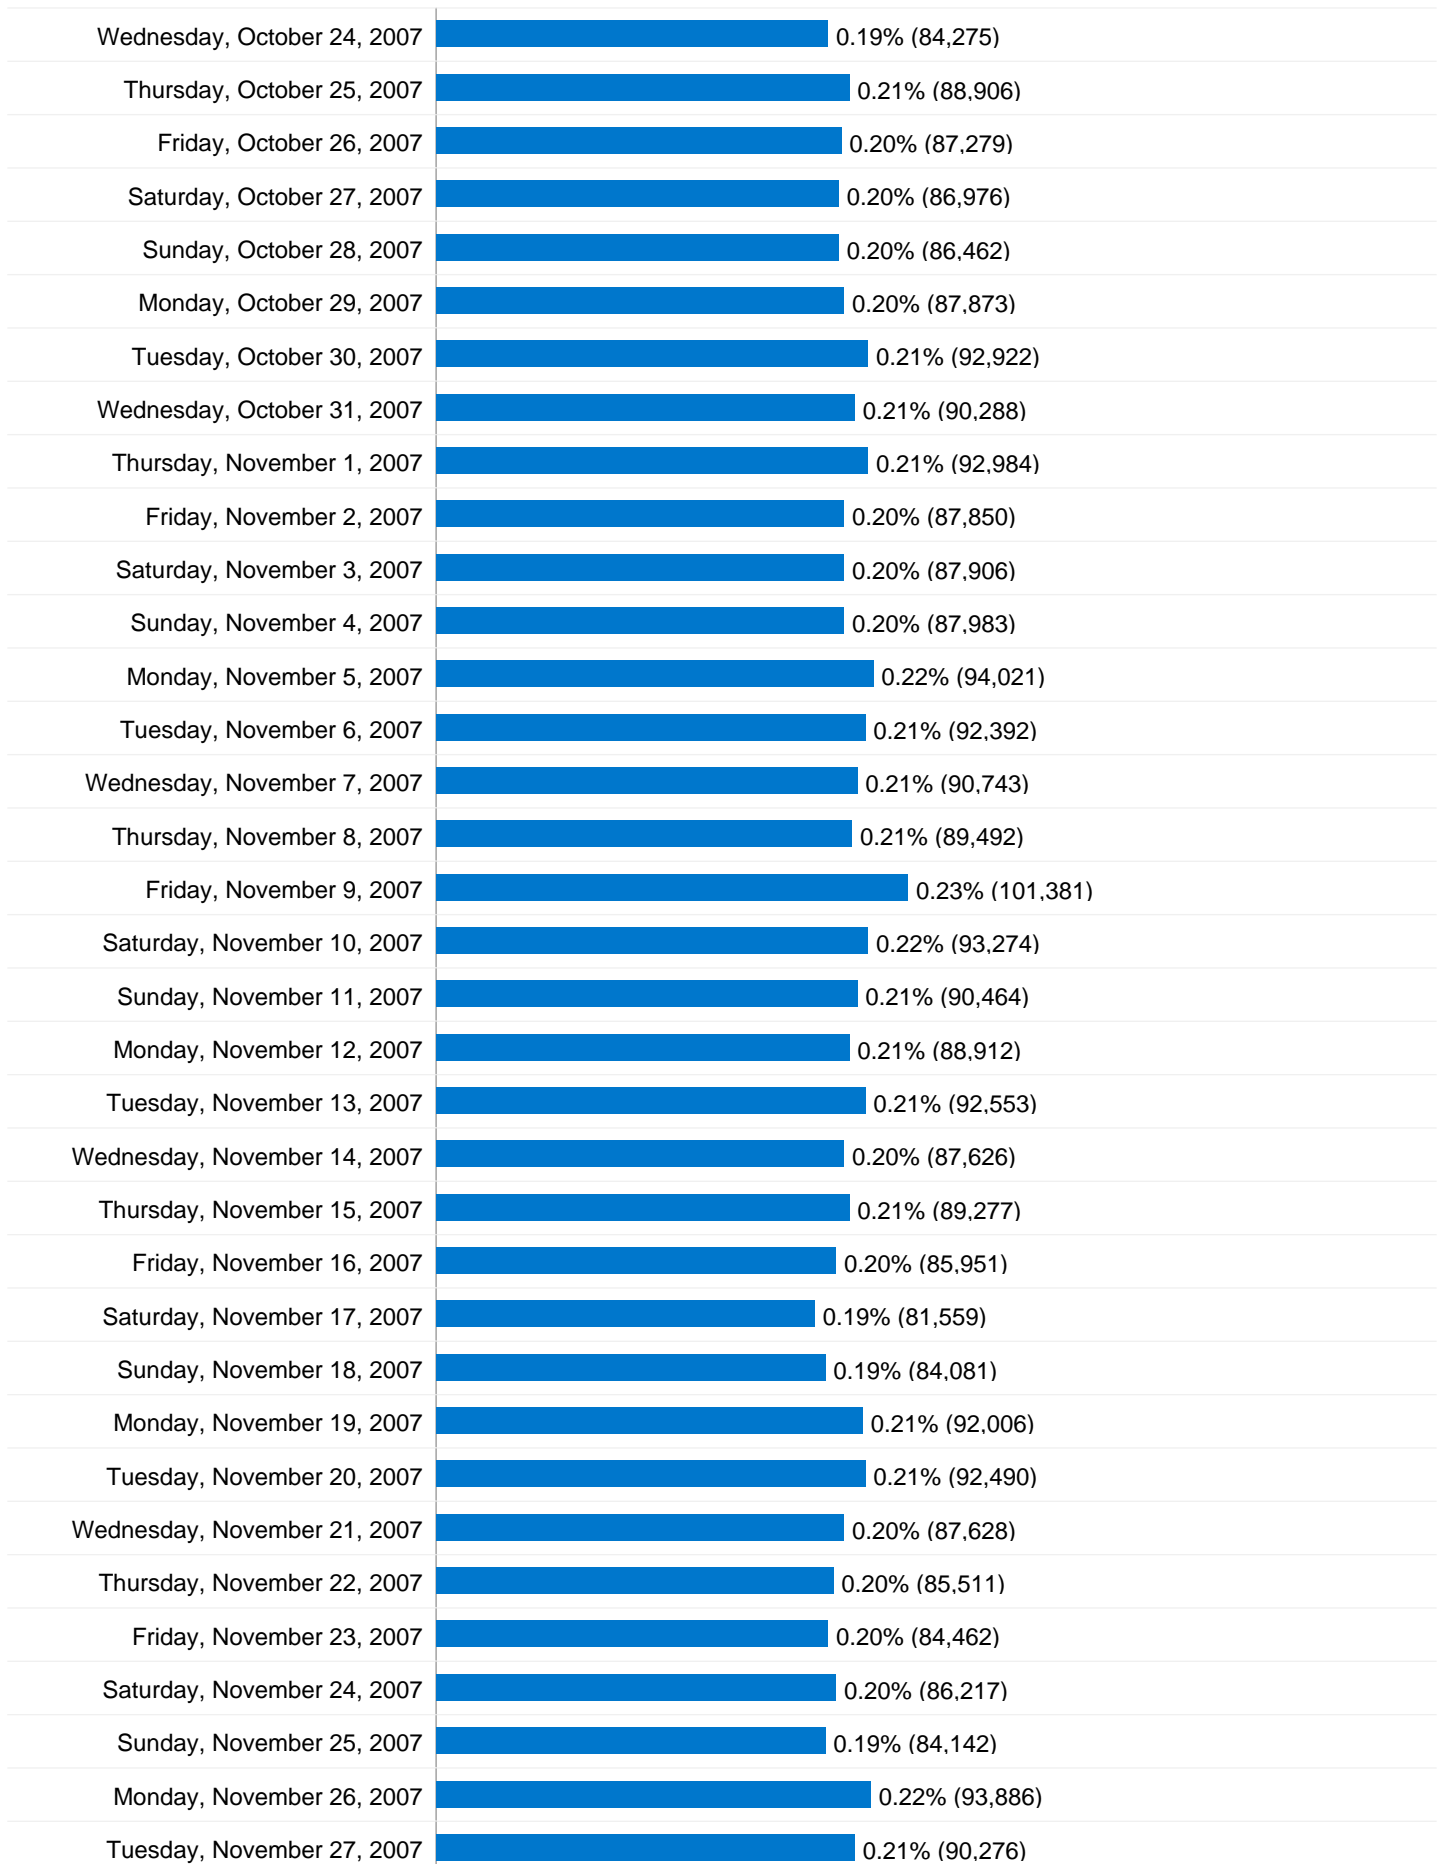

Wednesday, May 17, 2006	 0.05% (21,828)
Thursday, May 18, 2006	 0.05% (22,974)
Friday, May 19, 2006	 0.05% (23,199)
Saturday, May 20, 2006	 0.06% (23,814)
Sunday, May 21, 2006	 0.05% (23,638)
Monday, May 22, 2006	 0.06% (27,219)
Tuesday, May 23, 2006	 0.07% (28,532)
Wednesday, May 24, 2006	 0.07% (29,625)
Thursday, May 25, 2006	 0.07% (28,995)
Friday, May 26, 2006	 0.07% (28,216)
Saturday, May 27, 2006	 0.06% (26,730)
Sunday, May 28, 2006	 0.06% (25,542)
Monday, May 29, 2006	 0.06% (27,774)
Tuesday, May 30, 2006	 0.06% (27,122)
Wednesday, May 31, 2006	 0.06% (26,694)
Thursday, June 1, 2006	 0.06% (26,763)
Friday, June 2, 2006	 0.06% (24,661)
Saturday, June 3, 2006	 0.06% (24,599)
Sunday, June 4, 2006	 0.05% (22,465)
Monday, June 5, 2006	 0.06% (26,545)
Tuesday, June 6, 2006	 0.07% (29,889)
Wednesday, June 7, 2006	 0.06% (26,009)
Thursday, June 8, 2006	 0.06% (25,195)
Friday, June 9, 2006	 0.07% (28,533)
Saturday, June 10, 2006	 0.06% (25,879)
Sunday, June 11, 2006	 0.06% (24,927)
Monday, June 12, 2006	 0.07% (29,200)
Tuesday, June 13, 2006	 0.06% (27,904)
Wednesday, June 14, 2006	 0.07% (28,628)
Thursday, June 15, 2006	 0.06% (26,682)
Friday, June 16, 2006	 0.06% (24,077)
Saturday, June 17, 2006	 0.05% (23,098)
Sunday, June 18, 2006	 0.05% (20,468)
Monday, June 19, 2006	 0.06% (25,349)
Tuesday, June 20, 2006	 0.06% (25,909)