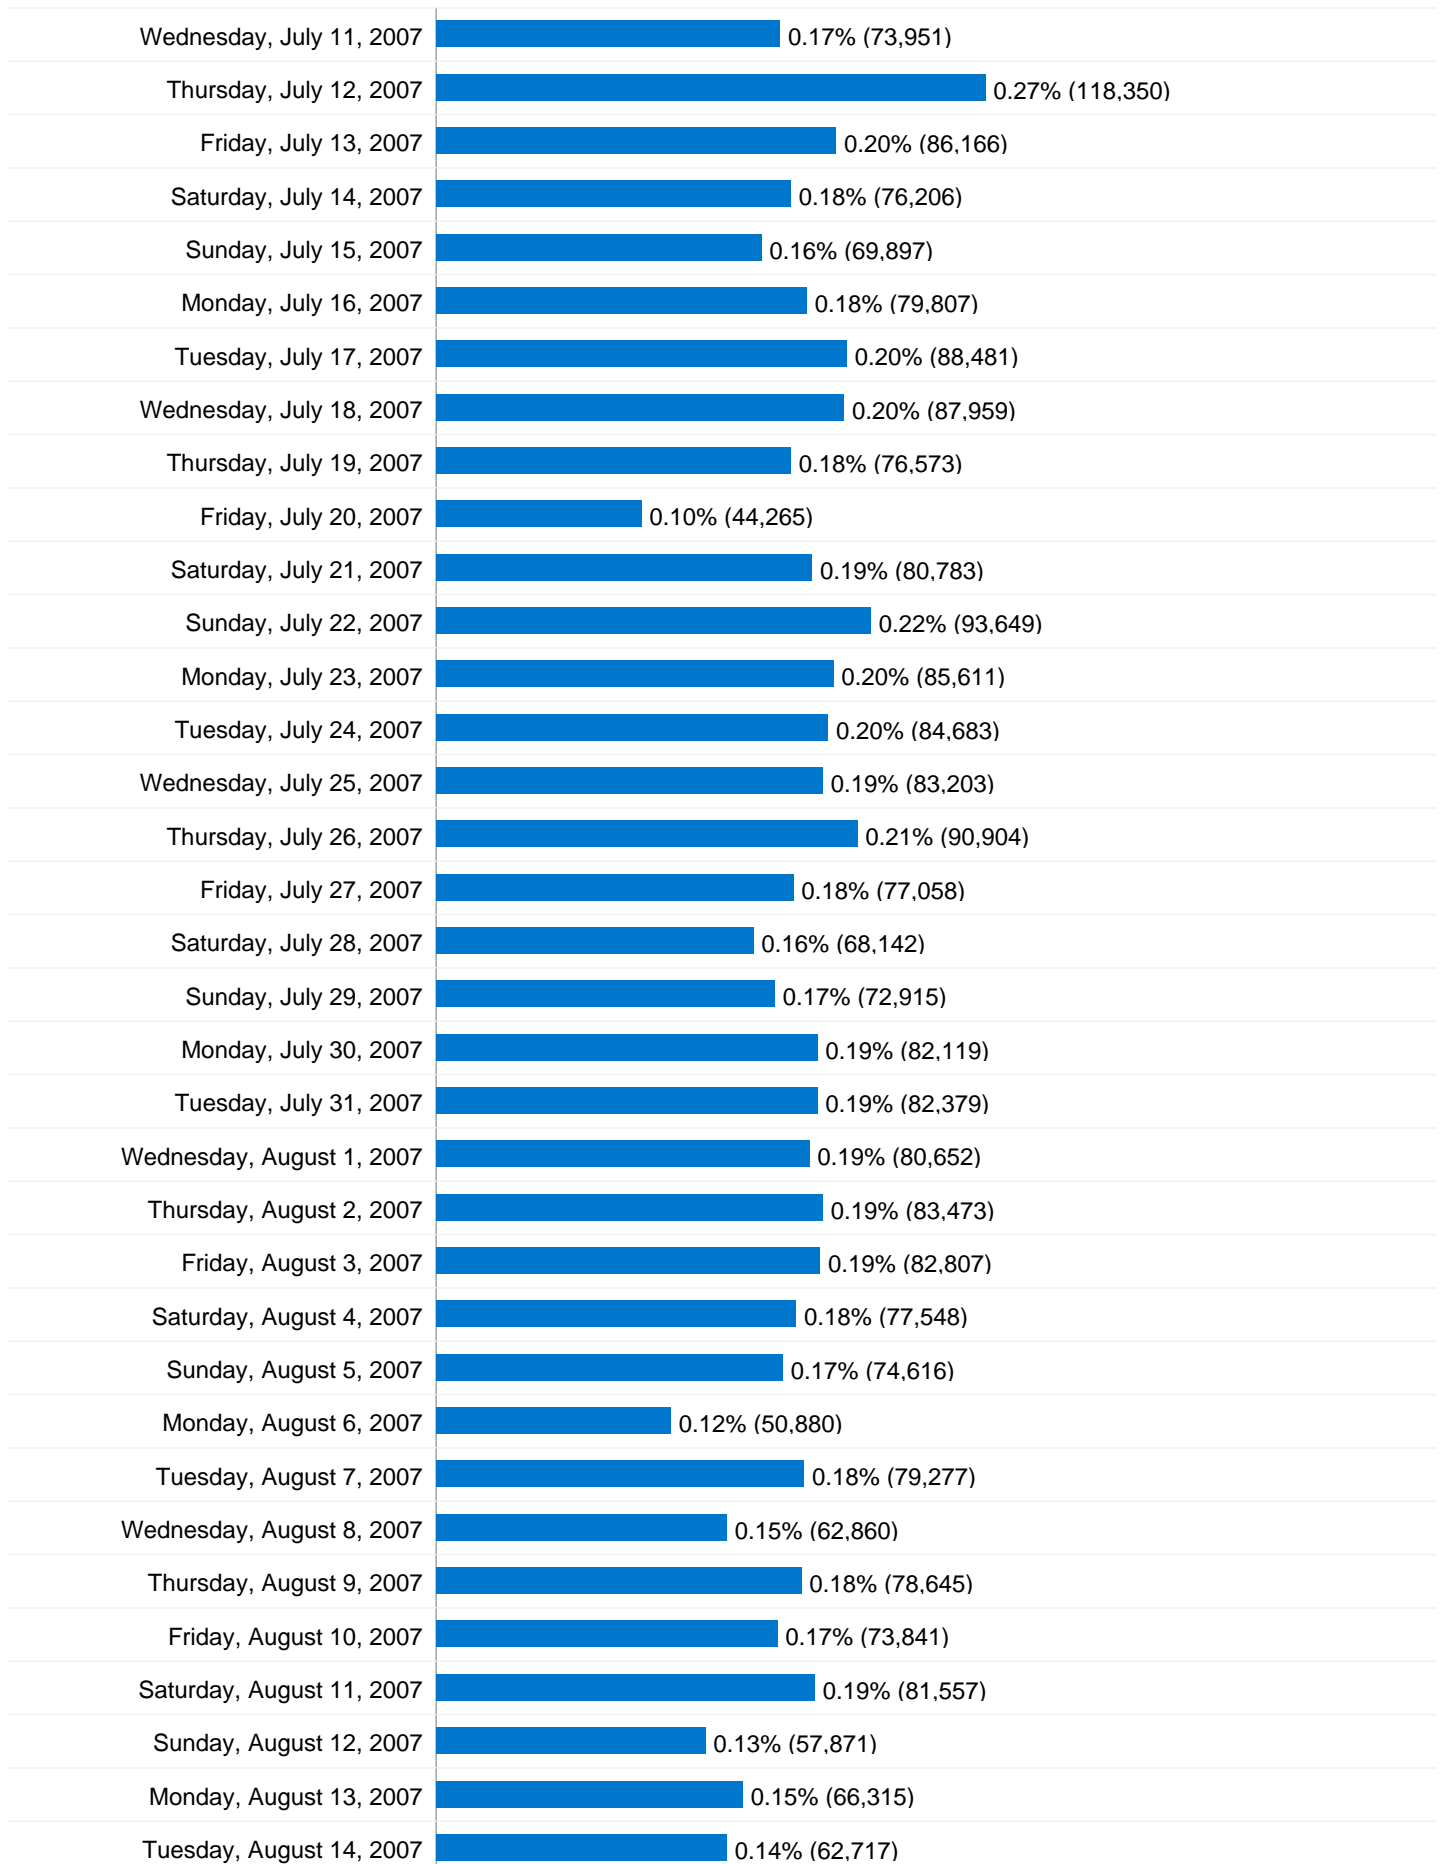

Wednesday, May 17, 2006	 0.05% (21,828)
Thursday, May 18, 2006	 0.05% (22,974)
Friday, May 19, 2006	 0.05% (23,199)
Saturday, May 20, 2006	 0.06% (23,814)
Sunday, May 21, 2006	 0.05% (23,638)
Monday, May 22, 2006	 0.06% (27,219)
Tuesday, May 23, 2006	 0.07% (28,532)
Wednesday, May 24, 2006	 0.07% (29,625)
Thursday, May 25, 2006	 0.07% (28,995)
Friday, May 26, 2006	 0.07% (28,216)
Saturday, May 27, 2006	 0.06% (26,730)
Sunday, May 28, 2006	 0.06% (25,542)
Monday, May 29, 2006	 0.06% (27,774)
Tuesday, May 30, 2006	 0.06% (27,122)
Wednesday, May 31, 2006	 0.06% (26,694)
Thursday, June 1, 2006	 0.06% (26,763)
Friday, June 2, 2006	 0.06% (24,661)
Saturday, June 3, 2006	 0.06% (24,599)
Sunday, June 4, 2006	 0.05% (22,465)
Monday, June 5, 2006	 0.06% (26,545)
Tuesday, June 6, 2006	 0.07% (29,889)
Wednesday, June 7, 2006	 0.06% (26,009)
Thursday, June 8, 2006	 0.06% (25,195)
Friday, June 9, 2006	 0.07% (28,533)
Saturday, June 10, 2006	 0.06% (25,879)
Sunday, June 11, 2006	 0.06% (24,927)
Monday, June 12, 2006	 0.07% (29,200)
Tuesday, June 13, 2006	 0.06% (27,904)
Wednesday, June 14, 2006	 0.07% (28,628)
Thursday, June 15, 2006	 0.06% (26,682)
Friday, June 16, 2006	 0.06% (24,077)
Saturday, June 17, 2006	 0.05% (23,098)
Sunday, June 18, 2006	 0.05% (20,468)
Monday, June 19, 2006	 0.06% (25,349)
Tuesday, June 20, 2006	 0.06% (25,909)