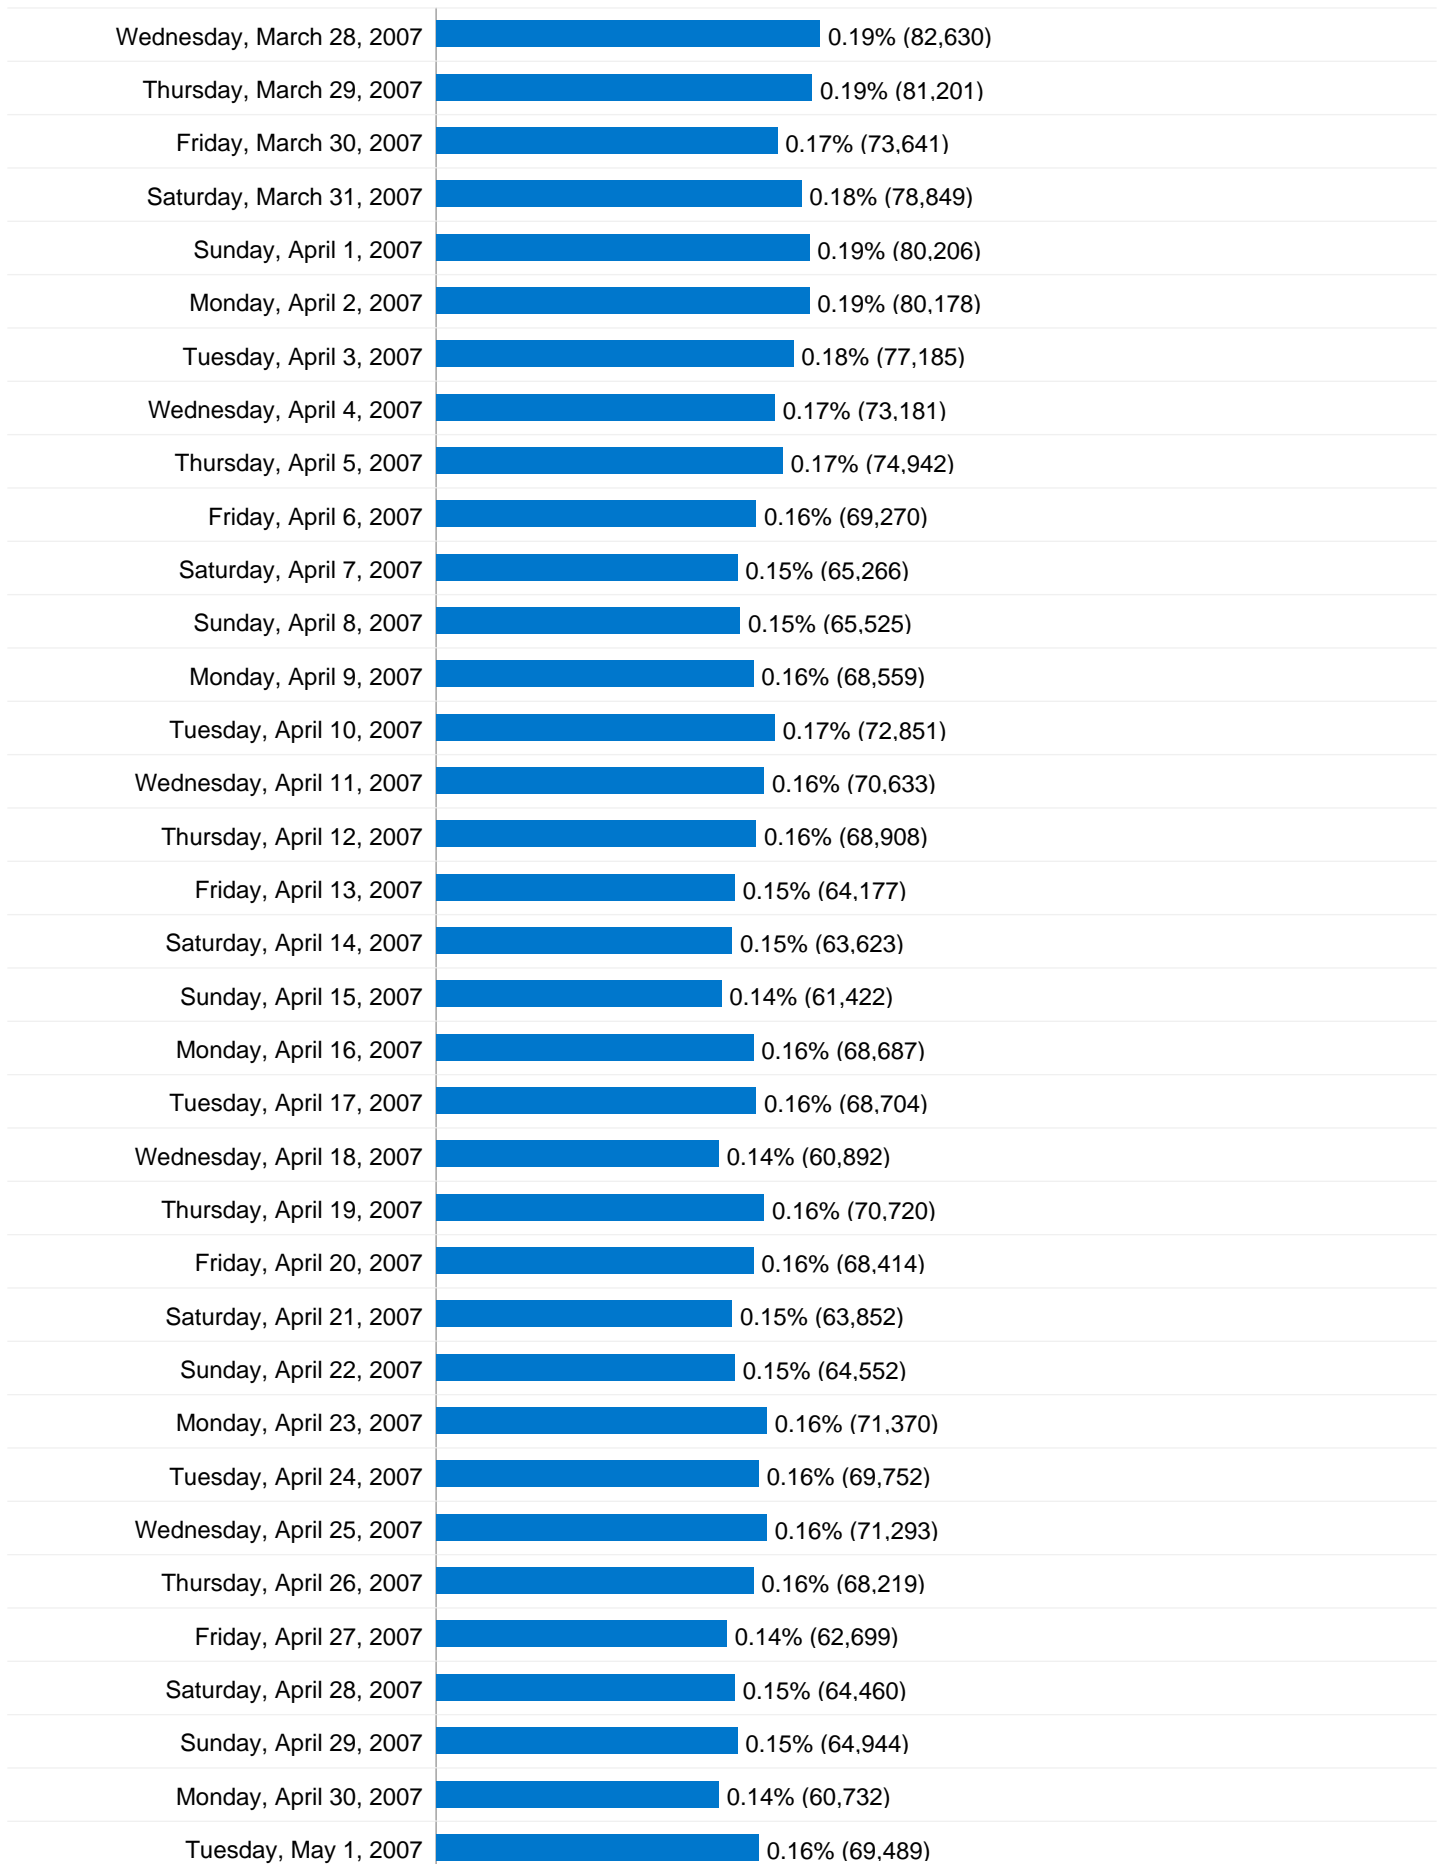

Wednesday, May 17, 2006	 0.05% (21,828)
Thursday, May 18, 2006	 0.05% (22,974)
Friday, May 19, 2006	 0.05% (23,199)
Saturday, May 20, 2006	 0.06% (23,814)
Sunday, May 21, 2006	 0.05% (23,638)
Monday, May 22, 2006	 0.06% (27,219)
Tuesday, May 23, 2006	 0.07% (28,532)
Wednesday, May 24, 2006	 0.07% (29,625)
Thursday, May 25, 2006	 0.07% (28,995)
Friday, May 26, 2006	 0.07% (28,216)
Saturday, May 27, 2006	 0.06% (26,730)
Sunday, May 28, 2006	 0.06% (25,542)
Monday, May 29, 2006	 0.06% (27,774)
Tuesday, May 30, 2006	 0.06% (27,122)
Wednesday, May 31, 2006	 0.06% (26,694)
Thursday, June 1, 2006	 0.06% (26,763)
Friday, June 2, 2006	 0.06% (24,661)
Saturday, June 3, 2006	 0.06% (24,599)
Sunday, June 4, 2006	 0.05% (22,465)
Monday, June 5, 2006	 0.06% (26,545)
Tuesday, June 6, 2006	 0.07% (29,889)
Wednesday, June 7, 2006	 0.06% (26,009)
Thursday, June 8, 2006	 0.06% (25,195)
Friday, June 9, 2006	 0.07% (28,533)
Saturday, June 10, 2006	 0.06% (25,879)
Sunday, June 11, 2006	 0.06% (24,927)
Monday, June 12, 2006	 0.07% (29,200)
Tuesday, June 13, 2006	 0.06% (27,904)
Wednesday, June 14, 2006	 0.07% (28,628)
Thursday, June 15, 2006	 0.06% (26,682)
Friday, June 16, 2006	 0.06% (24,077)
Saturday, June 17, 2006	 0.05% (23,098)
Sunday, June 18, 2006	 0.05% (20,468)
Monday, June 19, 2006	 0.06% (25,349)
Tuesday, June 20, 2006	 0.06% (25,909)

Wednesday, March 12, 2008	
Thursday, March 13, 2008	
Friday, March 14, 2008	
Saturday, March 15, 2008	
Sunday, March 16, 2008	