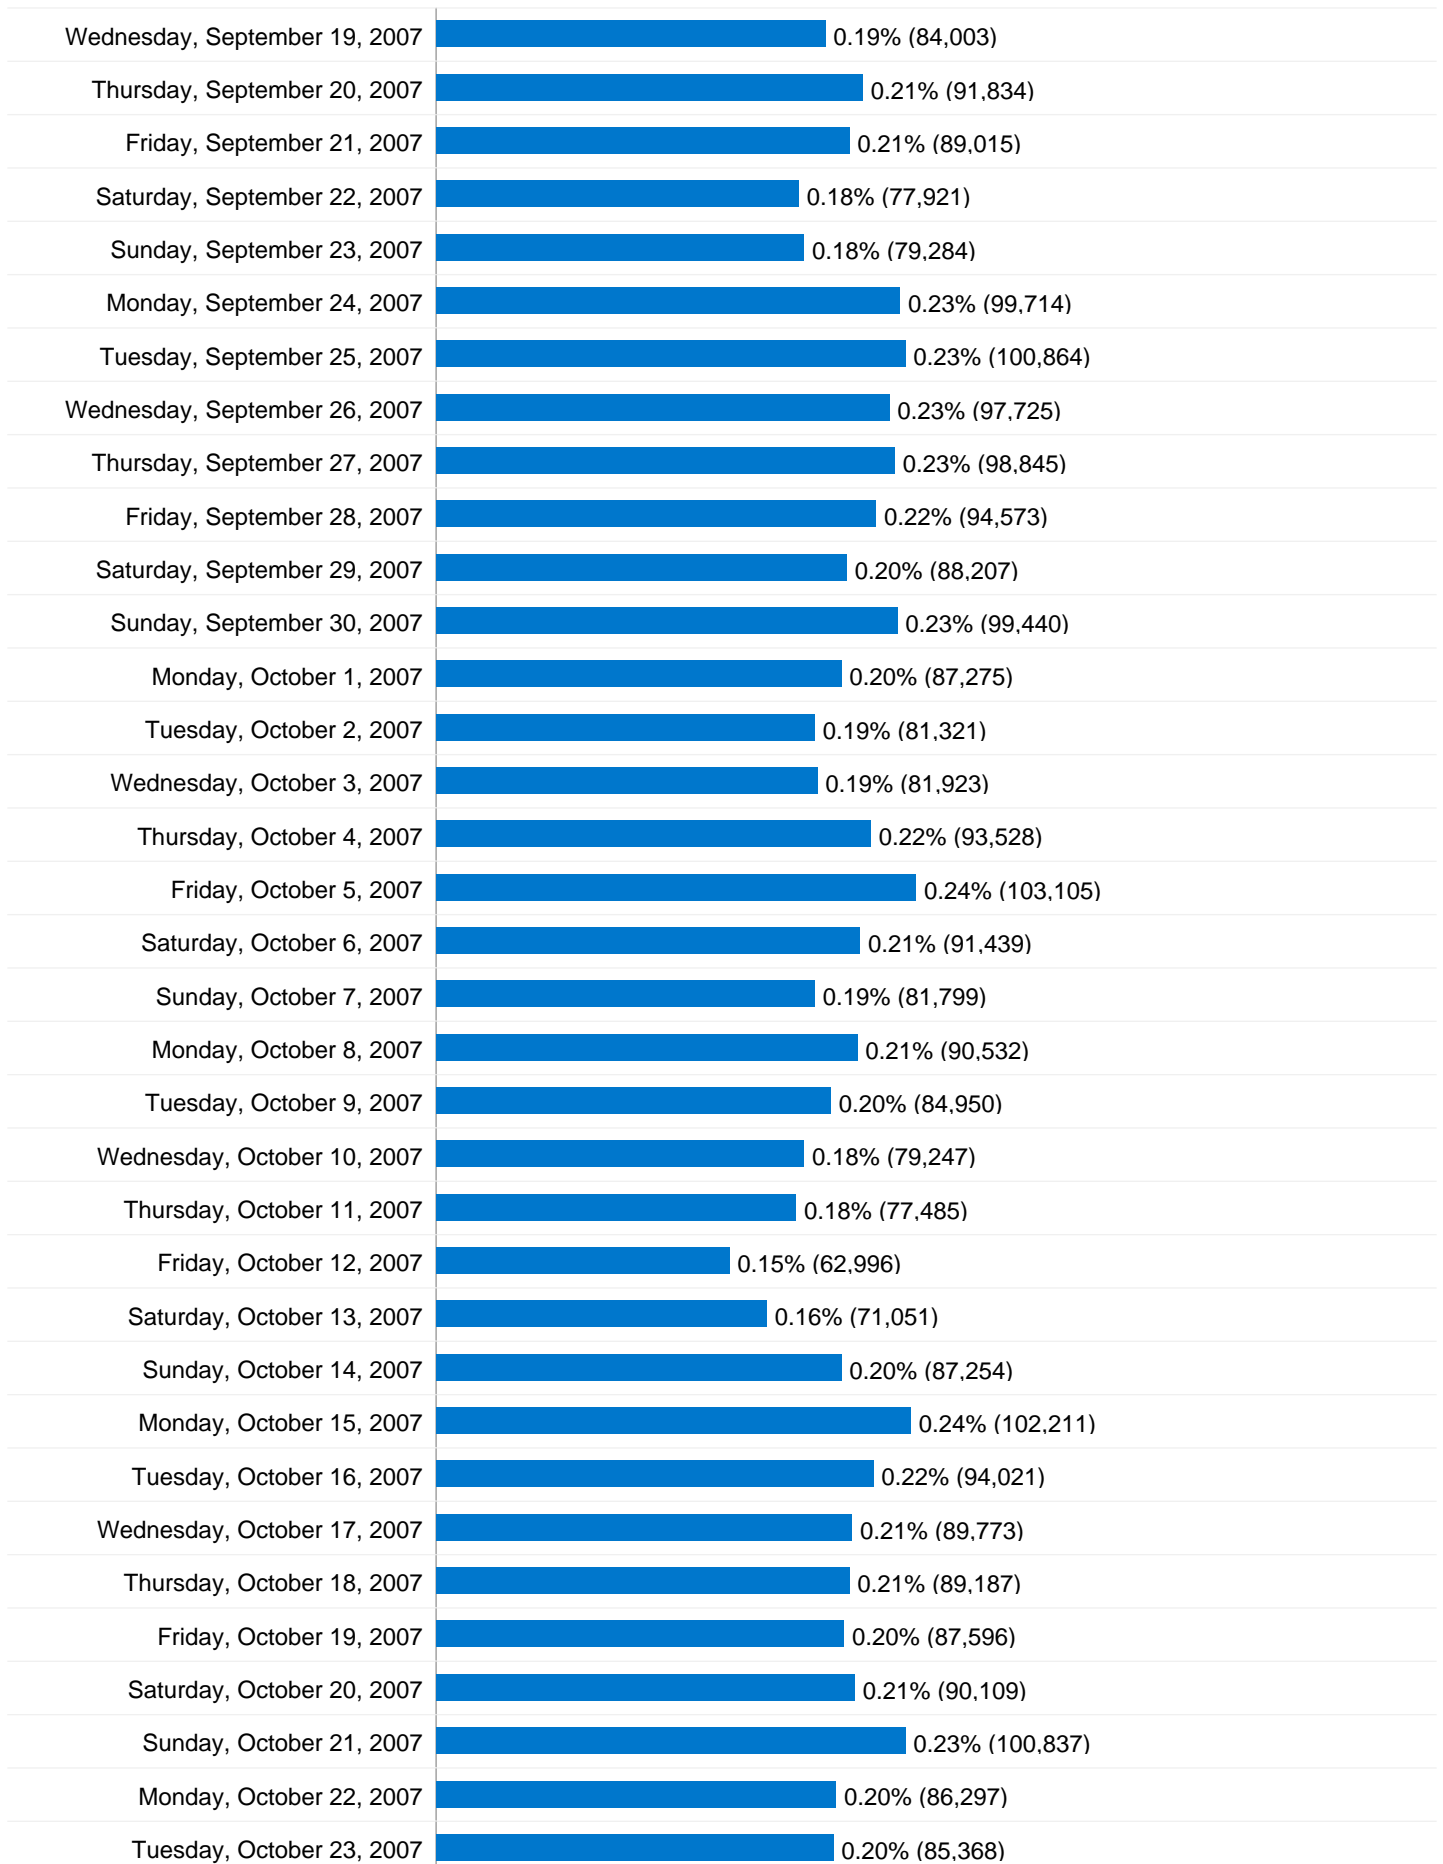

Wednesday, May 17, 2006	 0.05% (21,828)
Thursday, May 18, 2006	 0.05% (22,974)
Friday, May 19, 2006	 0.05% (23,199)
Saturday, May 20, 2006	 0.06% (23,814)
Sunday, May 21, 2006	 0.05% (23,638)
Monday, May 22, 2006	 0.06% (27,219)
Tuesday, May 23, 2006	 0.07% (28,532)
Wednesday, May 24, 2006	 0.07% (29,625)
Thursday, May 25, 2006	 0.07% (28,995)
Friday, May 26, 2006	 0.07% (28,216)
Saturday, May 27, 2006	 0.06% (26,730)
Sunday, May 28, 2006	 0.06% (25,542)
Monday, May 29, 2006	 0.06% (27,774)
Tuesday, May 30, 2006	 0.06% (27,122)
Wednesday, May 31, 2006	 0.06% (26,694)
Thursday, June 1, 2006	 0.06% (26,763)
Friday, June 2, 2006	 0.06% (24,661)
Saturday, June 3, 2006	 0.06% (24,599)
Sunday, June 4, 2006	 0.05% (22,465)
Monday, June 5, 2006	 0.06% (26,545)
Tuesday, June 6, 2006	 0.07% (29,889)
Wednesday, June 7, 2006	 0.06% (26,009)
Thursday, June 8, 2006	 0.06% (25,195)
Friday, June 9, 2006	 0.07% (28,533)
Saturday, June 10, 2006	 0.06% (25,879)
Sunday, June 11, 2006	 0.06% (24,927)
Monday, June 12, 2006	 0.07% (29,200)
Tuesday, June 13, 2006	 0.06% (27,904)
Wednesday, June 14, 2006	 0.07% (28,628)
Thursday, June 15, 2006	 0.06% (26,682)
Friday, June 16, 2006	 0.06% (24,077)
Saturday, June 17, 2006	 0.05% (23,098)
Sunday, June 18, 2006	 0.05% (20,468)
Monday, June 19, 2006	 0.06% (25,349)
Tuesday, June 20, 2006	 0.06% (25,909)