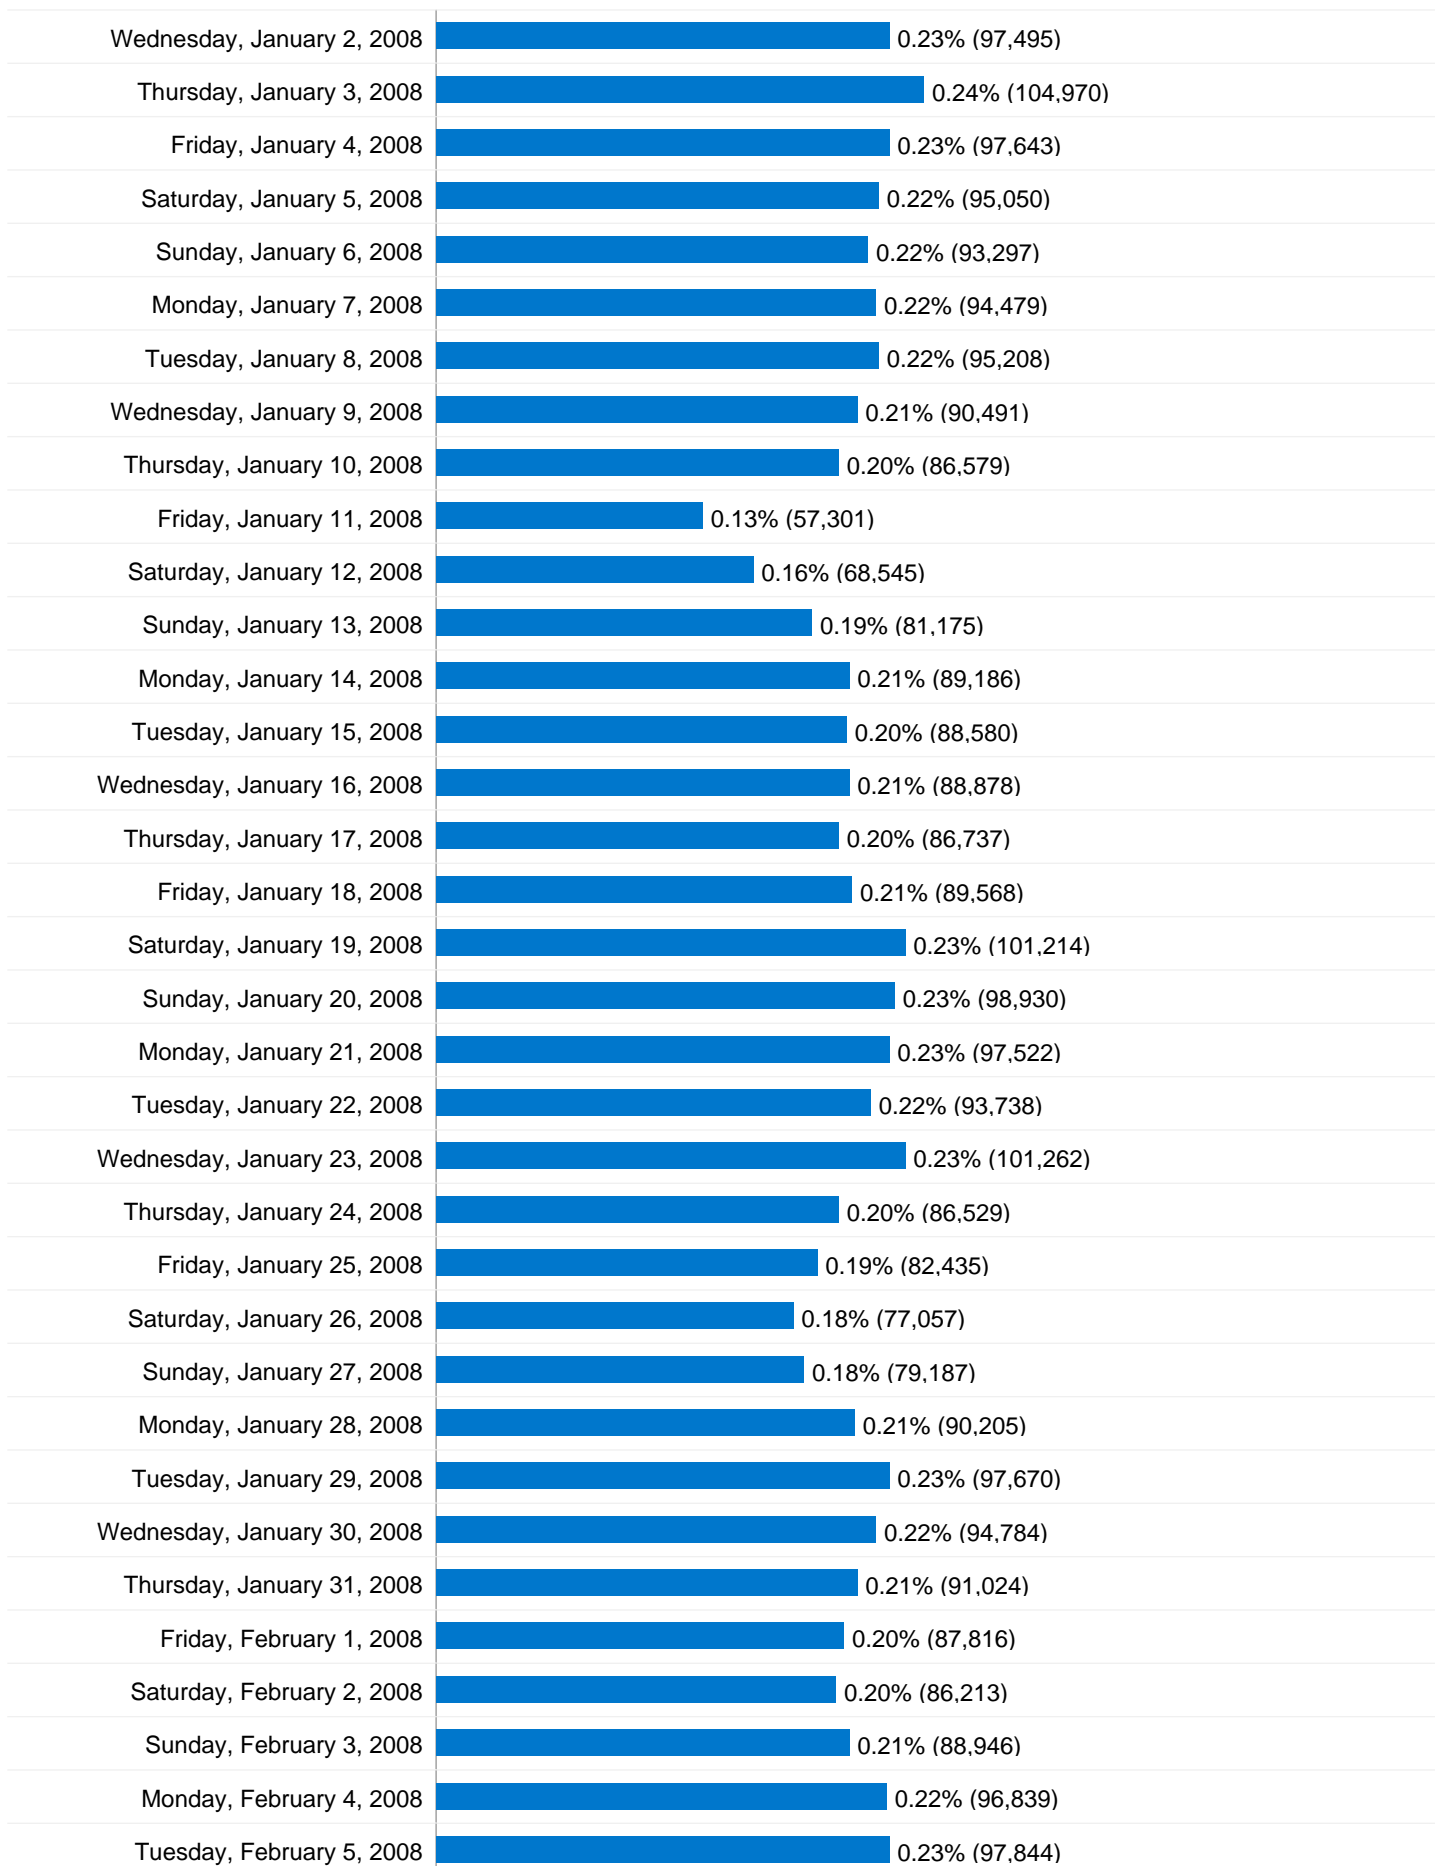

Wednesday, May 17, 2006	 0.05% (21,828)
Thursday, May 18, 2006	 0.05% (22,974)
Friday, May 19, 2006	 0.05% (23,199)
Saturday, May 20, 2006	 0.06% (23,814)
Sunday, May 21, 2006	 0.05% (23,638)
Monday, May 22, 2006	 0.06% (27,219)
Tuesday, May 23, 2006	 0.07% (28,532)
Wednesday, May 24, 2006	 0.07% (29,625)
Thursday, May 25, 2006	 0.07% (28,995)
Friday, May 26, 2006	 0.07% (28,216)
Saturday, May 27, 2006	 0.06% (26,730)
Sunday, May 28, 2006	 0.06% (25,542)
Monday, May 29, 2006	 0.06% (27,774)
Tuesday, May 30, 2006	 0.06% (27,122)
Wednesday, May 31, 2006	 0.06% (26,694)
Thursday, June 1, 2006	 0.06% (26,763)
Friday, June 2, 2006	 0.06% (24,661)
Saturday, June 3, 2006	 0.06% (24,599)
Sunday, June 4, 2006	 0.05% (22,465)
Monday, June 5, 2006	 0.06% (26,545)
Tuesday, June 6, 2006	 0.07% (29,889)
Wednesday, June 7, 2006	 0.06% (26,009)
Thursday, June 8, 2006	 0.06% (25,195)
Friday, June 9, 2006	 0.07% (28,533)
Saturday, June 10, 2006	 0.06% (25,879)
Sunday, June 11, 2006	 0.06% (24,927)
Monday, June 12, 2006	 0.07% (29,200)
Tuesday, June 13, 2006	 0.06% (27,904)
Wednesday, June 14, 2006	 0.07% (28,628)
Thursday, June 15, 2006	 0.06% (26,682)
Friday, June 16, 2006	 0.06% (24,077)
Saturday, June 17, 2006	 0.05% (23,098)
Sunday, June 18, 2006	 0.05% (20,468)
Monday, June 19, 2006	 0.06% (25,349)
Tuesday, June 20, 2006	 0.06% (25,909)

Wednesday, March 12, 2008	
Thursday, March 13, 2008	
Friday, March 14, 2008	
Saturday, March 15, 2008	
Sunday, March 16, 2008	