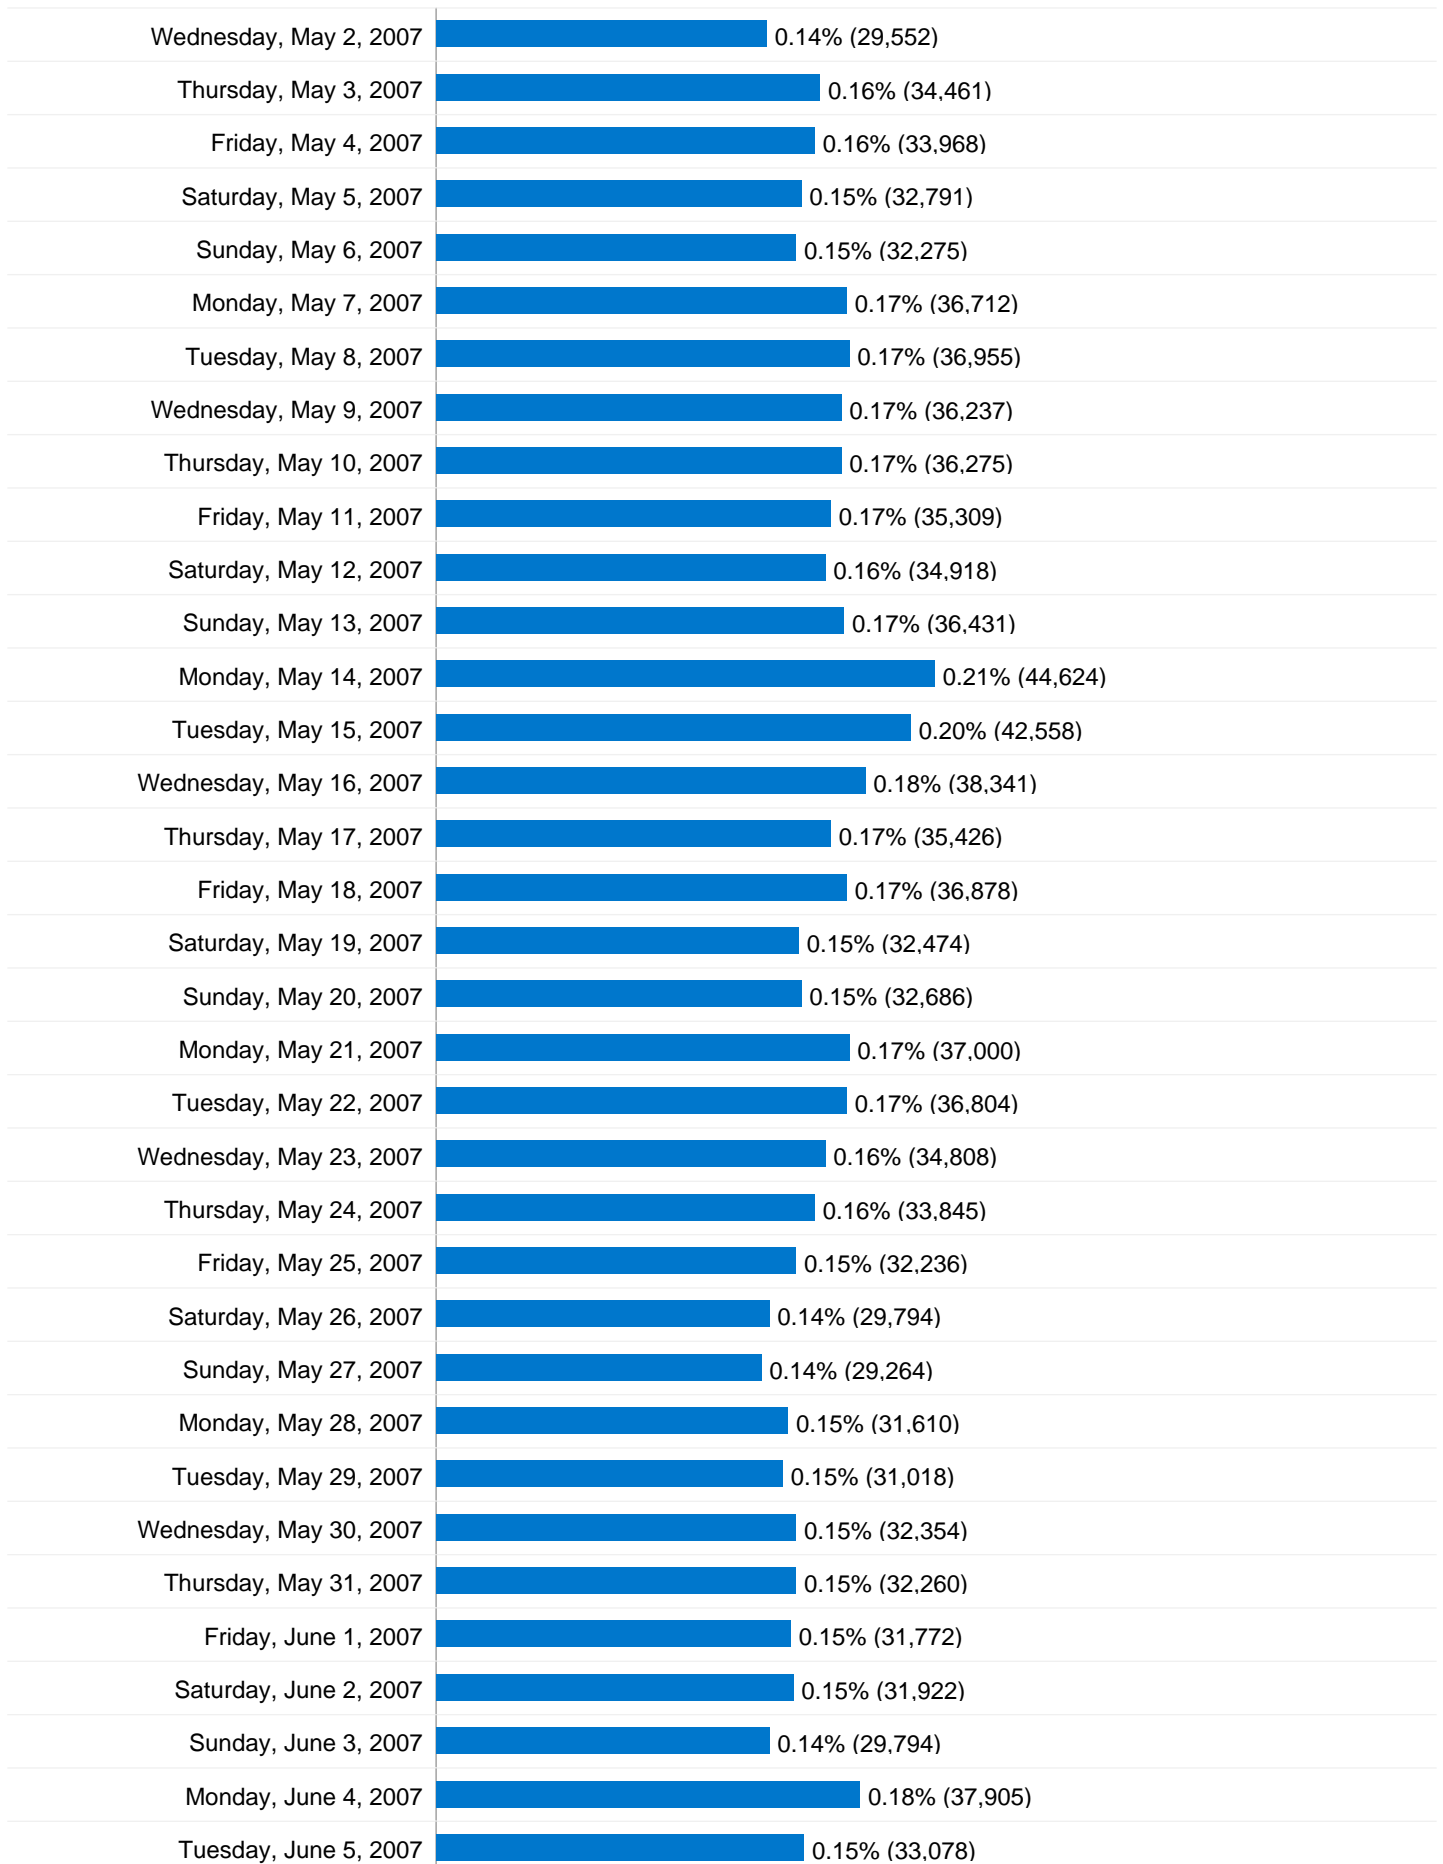

Wednesday, June 21, 2006	0.04% (8,558)
Thursday, June 22, 2006	0.04% (9,567)
Friday, June 23, 2006	0.05% (10,341)
Saturday, June 24, 2006	0.04% (8,972)
Sunday, June 25, 2006	0.04% (8,806)
Monday, June 26, 2006	0.05% (11,404)
Tuesday, June 27, 2006	0.06% (12,343)
Wednesday, June 28, 2006	0.06% (12,571)
Thursday, June 29, 2006	0.06% (12,443)
Friday, June 30, 2006	0.05% (11,406)
Saturday, July 1, 2006	0.04% (9,265)
Sunday, July 2, 2006	0.04% (8,791)
Monday, July 3, 2006	0.05% (10,875)
Tuesday, July 4, 2006	0.05% (11,110)
Wednesday, July 5, 2006	0.05% (10,475)
Thursday, July 6, 2006	0.05% (10,392)
Friday, July 7, 2006	0.05% (10,326)
Saturday, July 8, 2006	0.04% (9,093)
Sunday, July 9, 2006	0.04% (8,675)
Monday, July 10, 2006	0.06% (12,951)
Tuesday, July 11, 2006	0.05% (11,126)
Wednesday, July 12, 2006	0.05% (10,970)
Thursday, July 13, 2006	0.05% (10,684)
Friday, July 14, 2006	0.05% (10,432)
Saturday, July 15, 2006	0.05% (9,680)
Sunday, July 16, 2006	0.04% (8,810)
Monday, July 17, 2006	0.05% (10,845)
Tuesday, July 18, 2006	0.05% (11,479)
Wednesday, July 19, 2006	0.05% (10,657)
Thursday, July 20, 2006	0.05% (11,207)
Friday, July 21, 2006	0.05% (10,938)
Saturday, July 22, 2006	0.05% (10,382)
Sunday, July 23, 2006	0.04% (9,612)
Monday, July 24, 2006	0.06% (11,992)
Tuesday, July 25, 2006	0.06% (12,517)