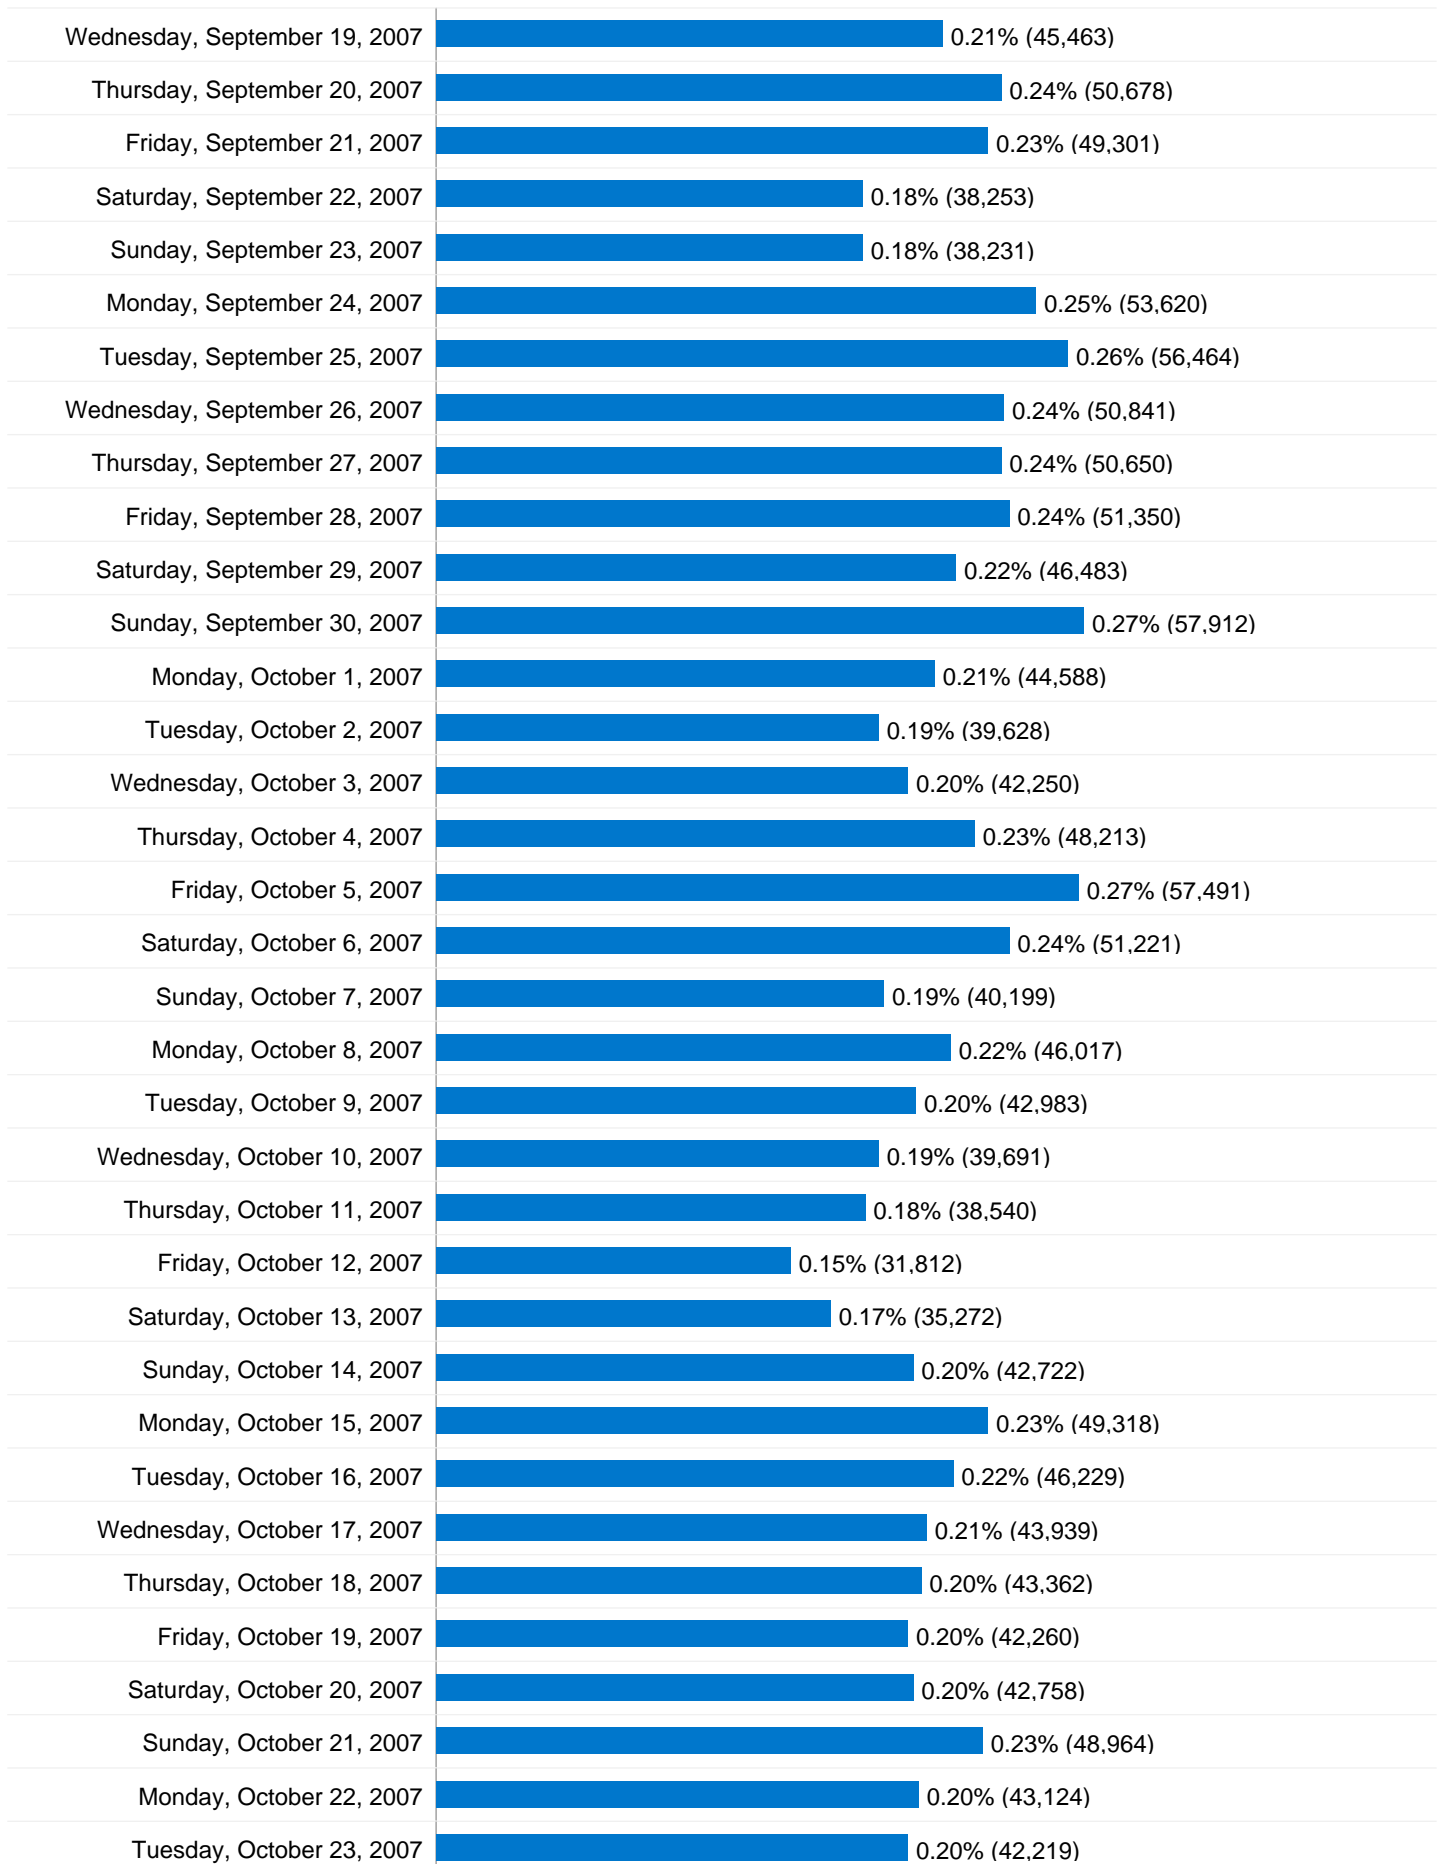

Wednesday, June 21, 2006	0.04% (8,558)
Thursday, June 22, 2006	0.04% (9,567)
Friday, June 23, 2006	0.05% (10,341)
Saturday, June 24, 2006	0.04% (8,972)
Sunday, June 25, 2006	0.04% (8,806)
Monday, June 26, 2006	0.05% (11,404)
Tuesday, June 27, 2006	0.06% (12,343)
Wednesday, June 28, 2006	0.06% (12,571)
Thursday, June 29, 2006	0.06% (12,443)
Friday, June 30, 2006	0.05% (11,406)
Saturday, July 1, 2006	0.04% (9,265)
Sunday, July 2, 2006	0.04% (8,791)
Monday, July 3, 2006	0.05% (10,875)
Tuesday, July 4, 2006	0.05% (11,110)
Wednesday, July 5, 2006	0.05% (10,475)
Thursday, July 6, 2006	0.05% (10,392)
Friday, July 7, 2006	0.05% (10,326)
Saturday, July 8, 2006	0.04% (9,093)
Sunday, July 9, 2006	0.04% (8,675)
Monday, July 10, 2006	0.06% (12,951)
Tuesday, July 11, 2006	0.05% (11,126)
Wednesday, July 12, 2006	0.05% (10,970)
Thursday, July 13, 2006	0.05% (10,684)
Friday, July 14, 2006	0.05% (10,432)
Saturday, July 15, 2006	0.05% (9,680)
Sunday, July 16, 2006	0.04% (8,810)
Monday, July 17, 2006	0.05% (10,845)
Tuesday, July 18, 2006	0.05% (11,479)
Wednesday, July 19, 2006	0.05% (10,657)
Thursday, July 20, 2006	0.05% (11,207)
Friday, July 21, 2006	0.05% (10,938)
Saturday, July 22, 2006	0.05% (10,382)
Sunday, July 23, 2006	0.04% (9,612)
Monday, July 24, 2006	0.06% (11,992)
Tuesday, July 25, 2006	0.06% (12,517)