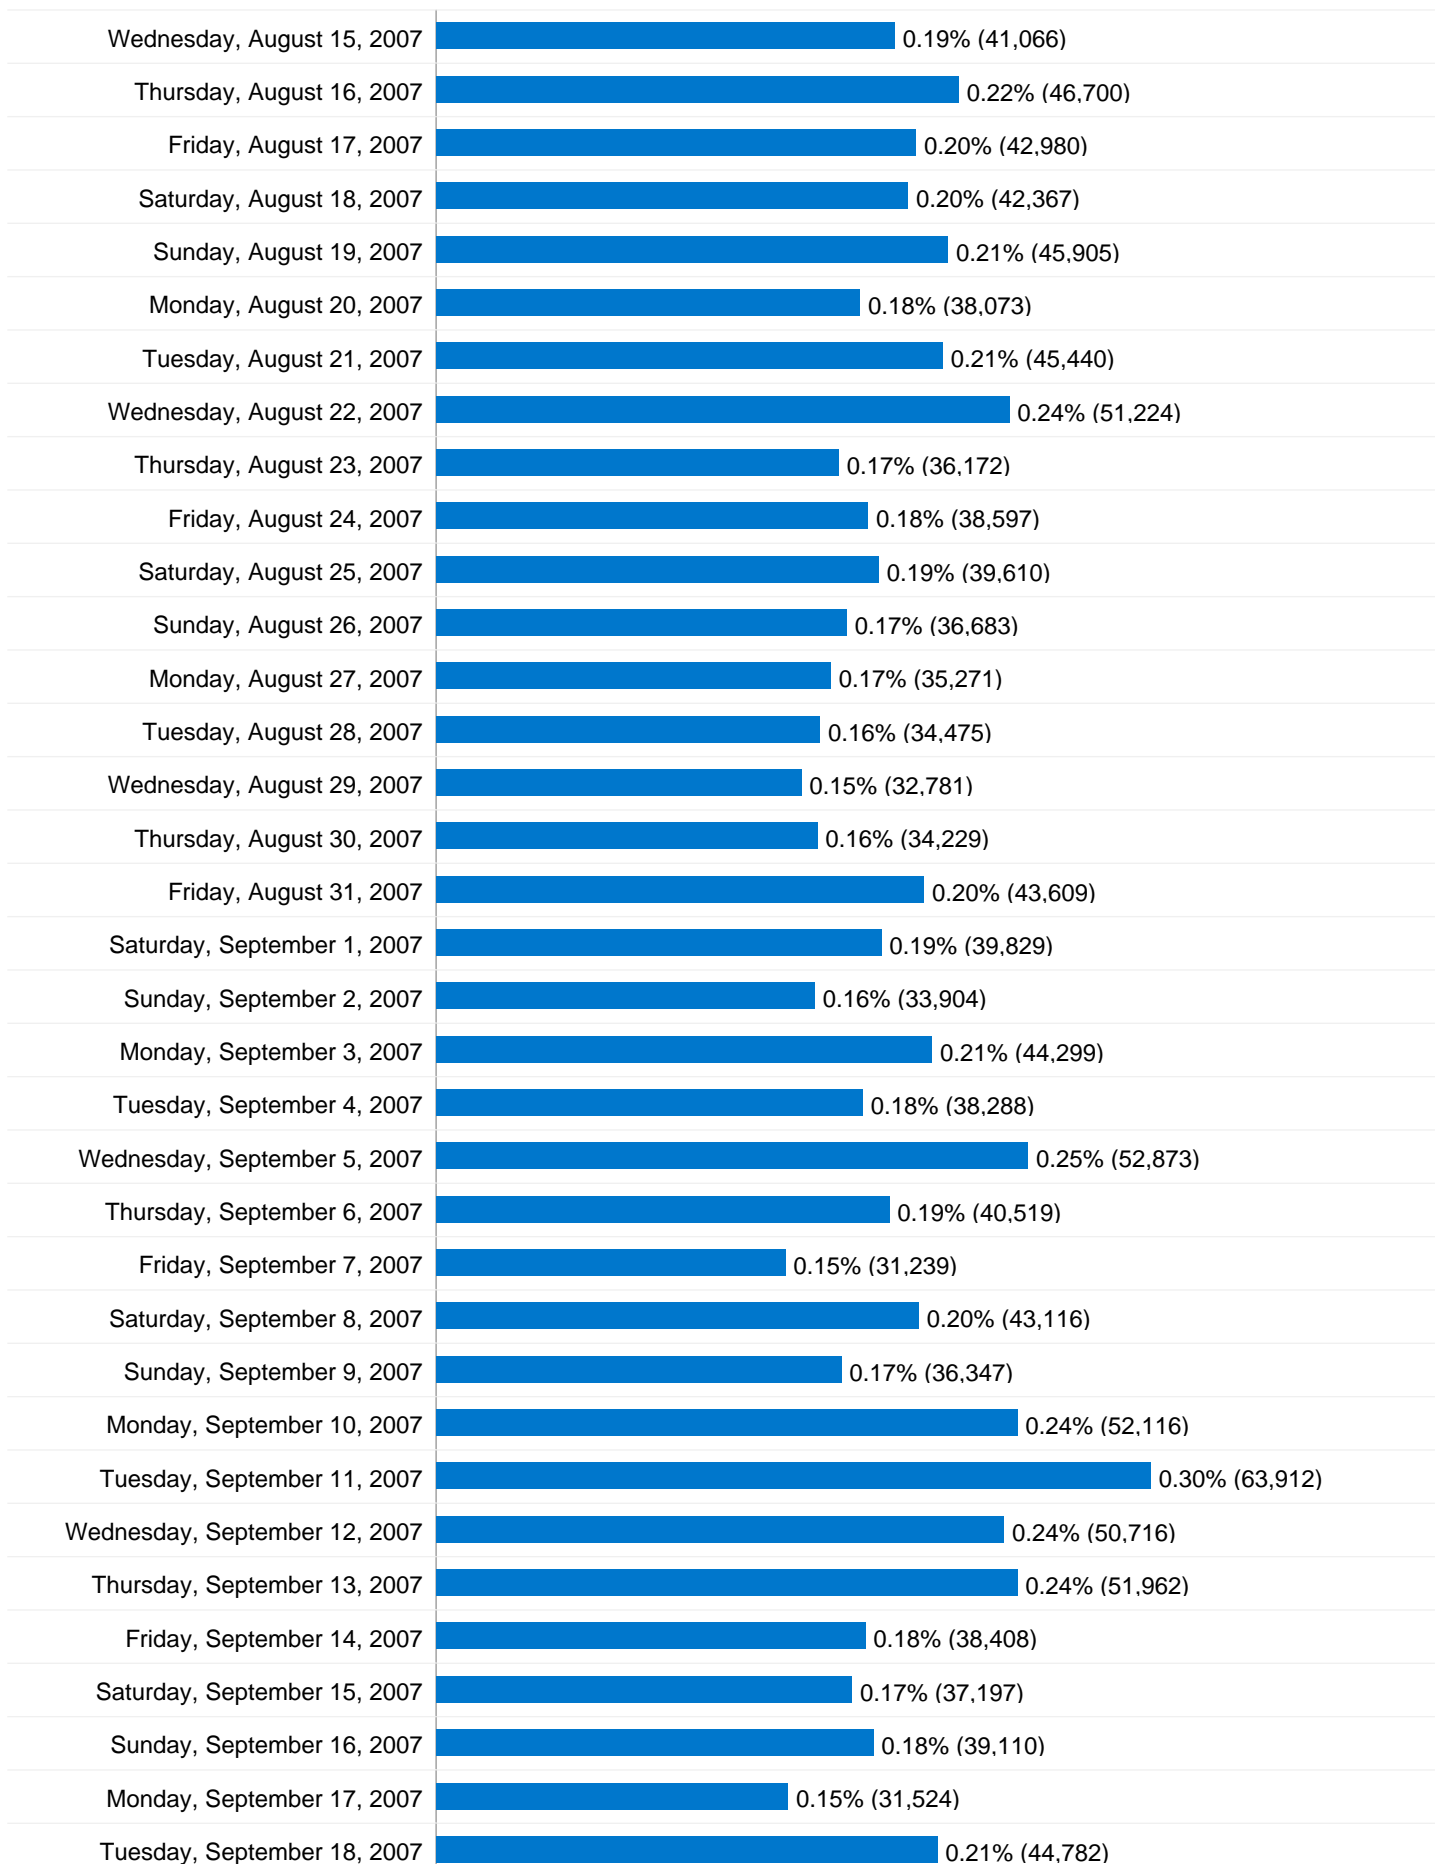

Wednesday, June 21, 2006	0.04% (8,558)
Thursday, June 22, 2006	0.04% (9,567)
Friday, June 23, 2006	0.05% (10,341)
Saturday, June 24, 2006	0.04% (8,972)
Sunday, June 25, 2006	0.04% (8,806)
Monday, June 26, 2006	0.05% (11,404)
Tuesday, June 27, 2006	0.06% (12,343)
Wednesday, June 28, 2006	0.06% (12,571)
Thursday, June 29, 2006	0.06% (12,443)
Friday, June 30, 2006	0.05% (11,406)
Saturday, July 1, 2006	0.04% (9,265)
Sunday, July 2, 2006	0.04% (8,791)
Monday, July 3, 2006	0.05% (10,875)
Tuesday, July 4, 2006	0.05% (11,110)
Wednesday, July 5, 2006	0.05% (10,475)
Thursday, July 6, 2006	0.05% (10,392)
Friday, July 7, 2006	0.05% (10,326)
Saturday, July 8, 2006	0.04% (9,093)
Sunday, July 9, 2006	0.04% (8,675)
Monday, July 10, 2006	0.06% (12,951)
Tuesday, July 11, 2006	0.05% (11,126)
Wednesday, July 12, 2006	0.05% (10,970)
Thursday, July 13, 2006	0.05% (10,684)
Friday, July 14, 2006	0.05% (10,432)
Saturday, July 15, 2006	0.05% (9,680)
Sunday, July 16, 2006	0.04% (8,810)
Monday, July 17, 2006	0.05% (10,845)
Tuesday, July 18, 2006	0.05% (11,479)
Wednesday, July 19, 2006	0.05% (10,657)
Thursday, July 20, 2006	0.05% (11,207)
Friday, July 21, 2006	0.05% (10,938)
Saturday, July 22, 2006	0.05% (10,382)
Sunday, July 23, 2006	0.04% (9,612)
Monday, July 24, 2006	0.06% (11,992)
Tuesday, July 25, 2006	0.06% (12,517)