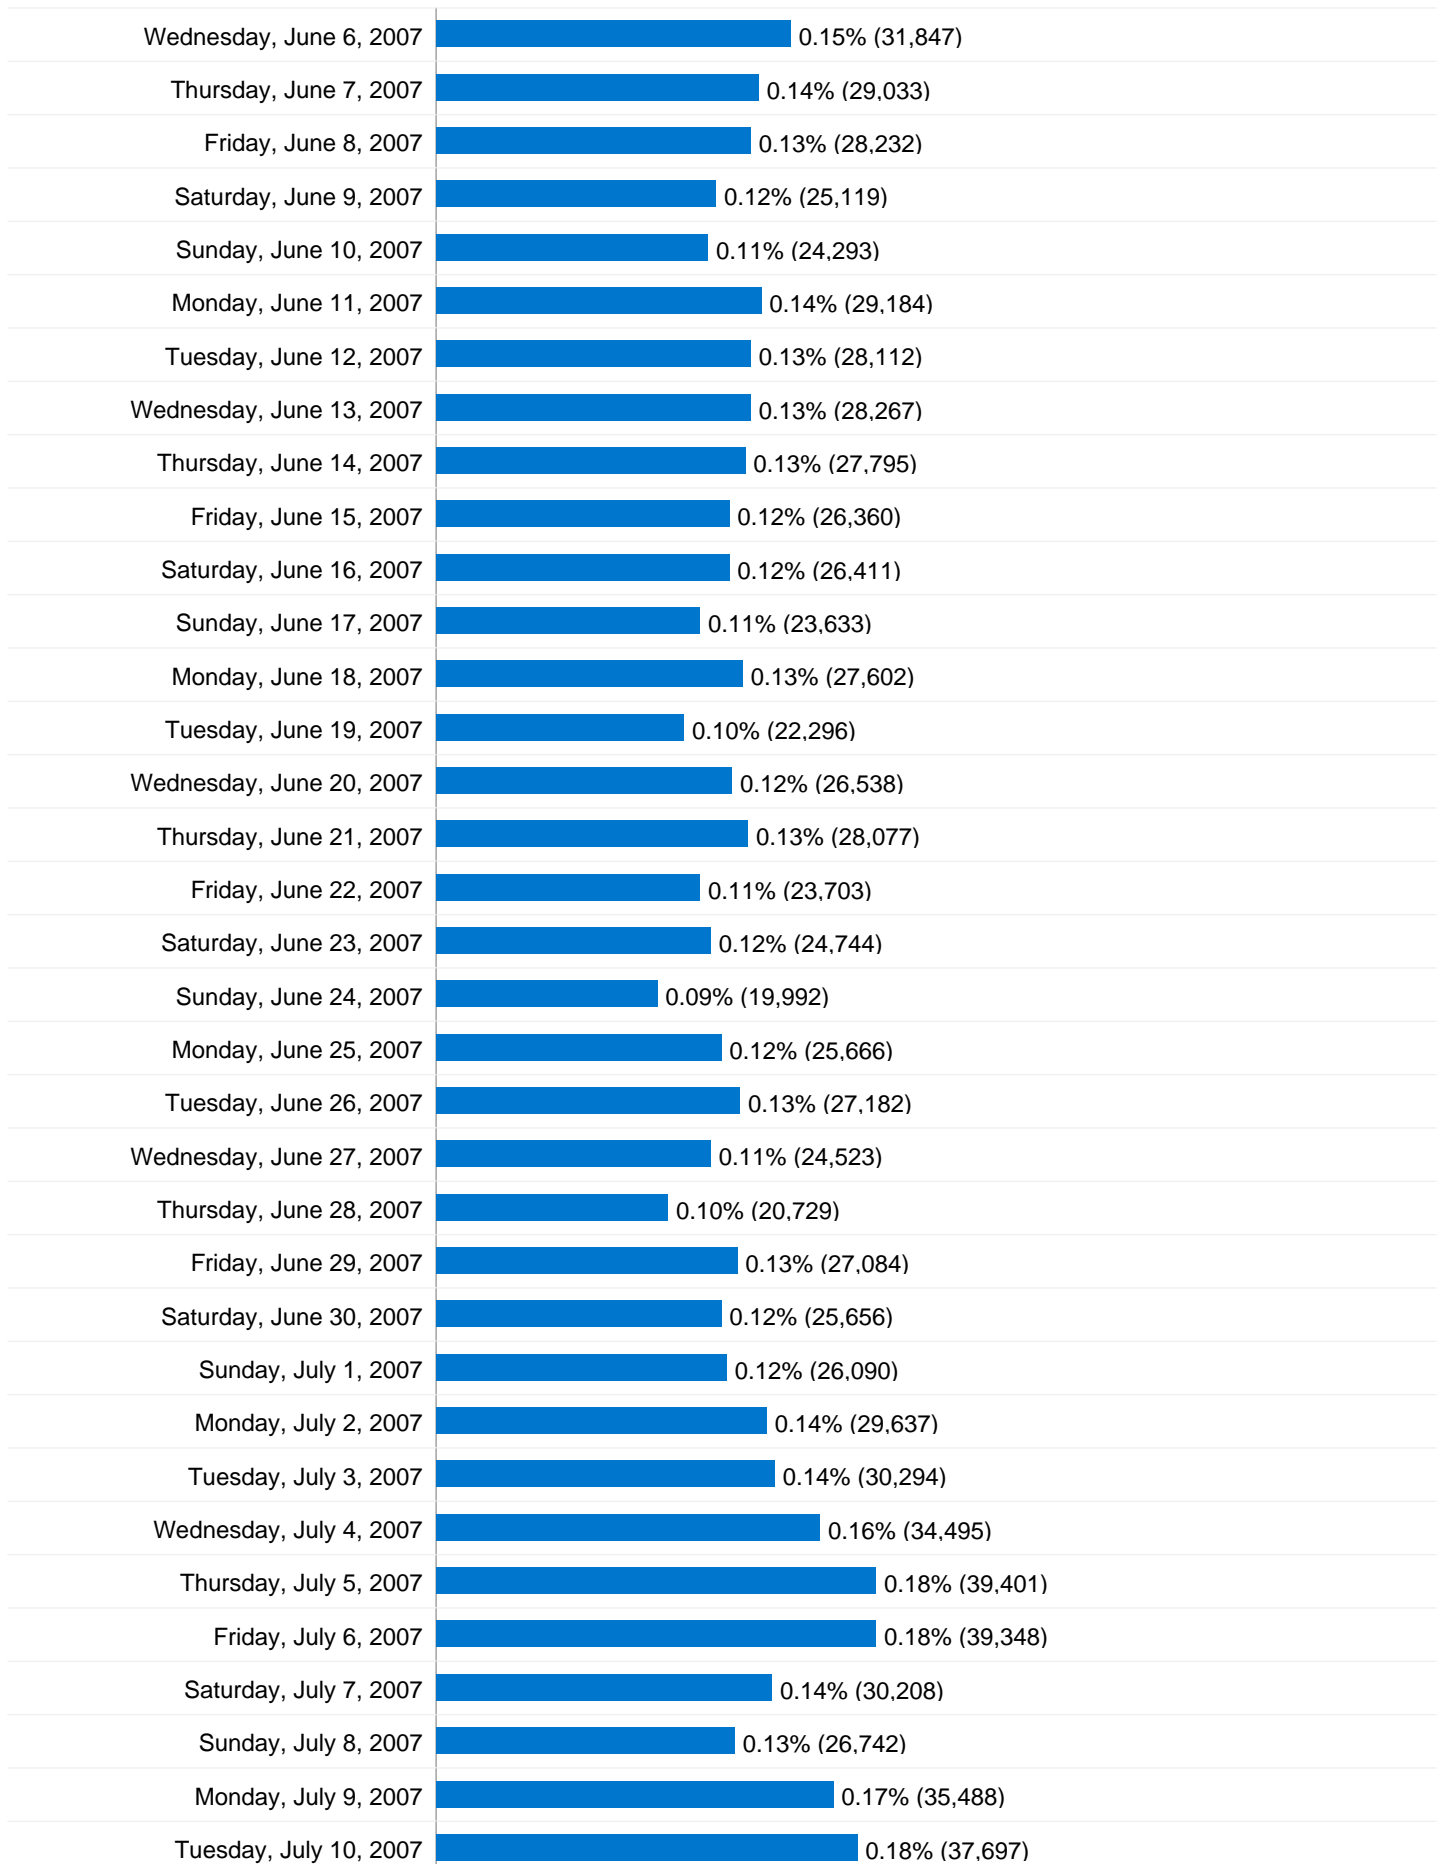

Wednesday, June 21, 2006	0.04% (8,558)
Thursday, June 22, 2006	0.04% (9,567)
Friday, June 23, 2006	0.05% (10,341)
Saturday, June 24, 2006	0.04% (8,972)
Sunday, June 25, 2006	0.04% (8,806)
Monday, June 26, 2006	0.05% (11,404)
Tuesday, June 27, 2006	0.06% (12,343)
Wednesday, June 28, 2006	0.06% (12,571)
Thursday, June 29, 2006	0.06% (12,443)
Friday, June 30, 2006	0.05% (11,406)
Saturday, July 1, 2006	0.04% (9,265)
Sunday, July 2, 2006	0.04% (8,791)
Monday, July 3, 2006	0.05% (10,875)
Tuesday, July 4, 2006	0.05% (11,110)
Wednesday, July 5, 2006	0.05% (10,475)
Thursday, July 6, 2006	0.05% (10,392)
Friday, July 7, 2006	0.05% (10,326)
Saturday, July 8, 2006	0.04% (9,093)
Sunday, July 9, 2006	0.04% (8,675)
Monday, July 10, 2006	0.06% (12,951)
Tuesday, July 11, 2006	0.05% (11,126)
Wednesday, July 12, 2006	0.05% (10,970)
Thursday, July 13, 2006	0.05% (10,684)
Friday, July 14, 2006	0.05% (10,432)
Saturday, July 15, 2006	0.05% (9,680)
Sunday, July 16, 2006	0.04% (8,810)
Monday, July 17, 2006	0.05% (10,845)
Tuesday, July 18, 2006	0.05% (11,479)
Wednesday, July 19, 2006	0.05% (10,657)
Thursday, July 20, 2006	0.05% (11,207)
Friday, July 21, 2006	0.05% (10,938)
Saturday, July 22, 2006	0.05% (10,382)
Sunday, July 23, 2006	0.04% (9,612)
Monday, July 24, 2006	0.06% (11,992)
Tuesday, July 25, 2006	0.06% (12,517)