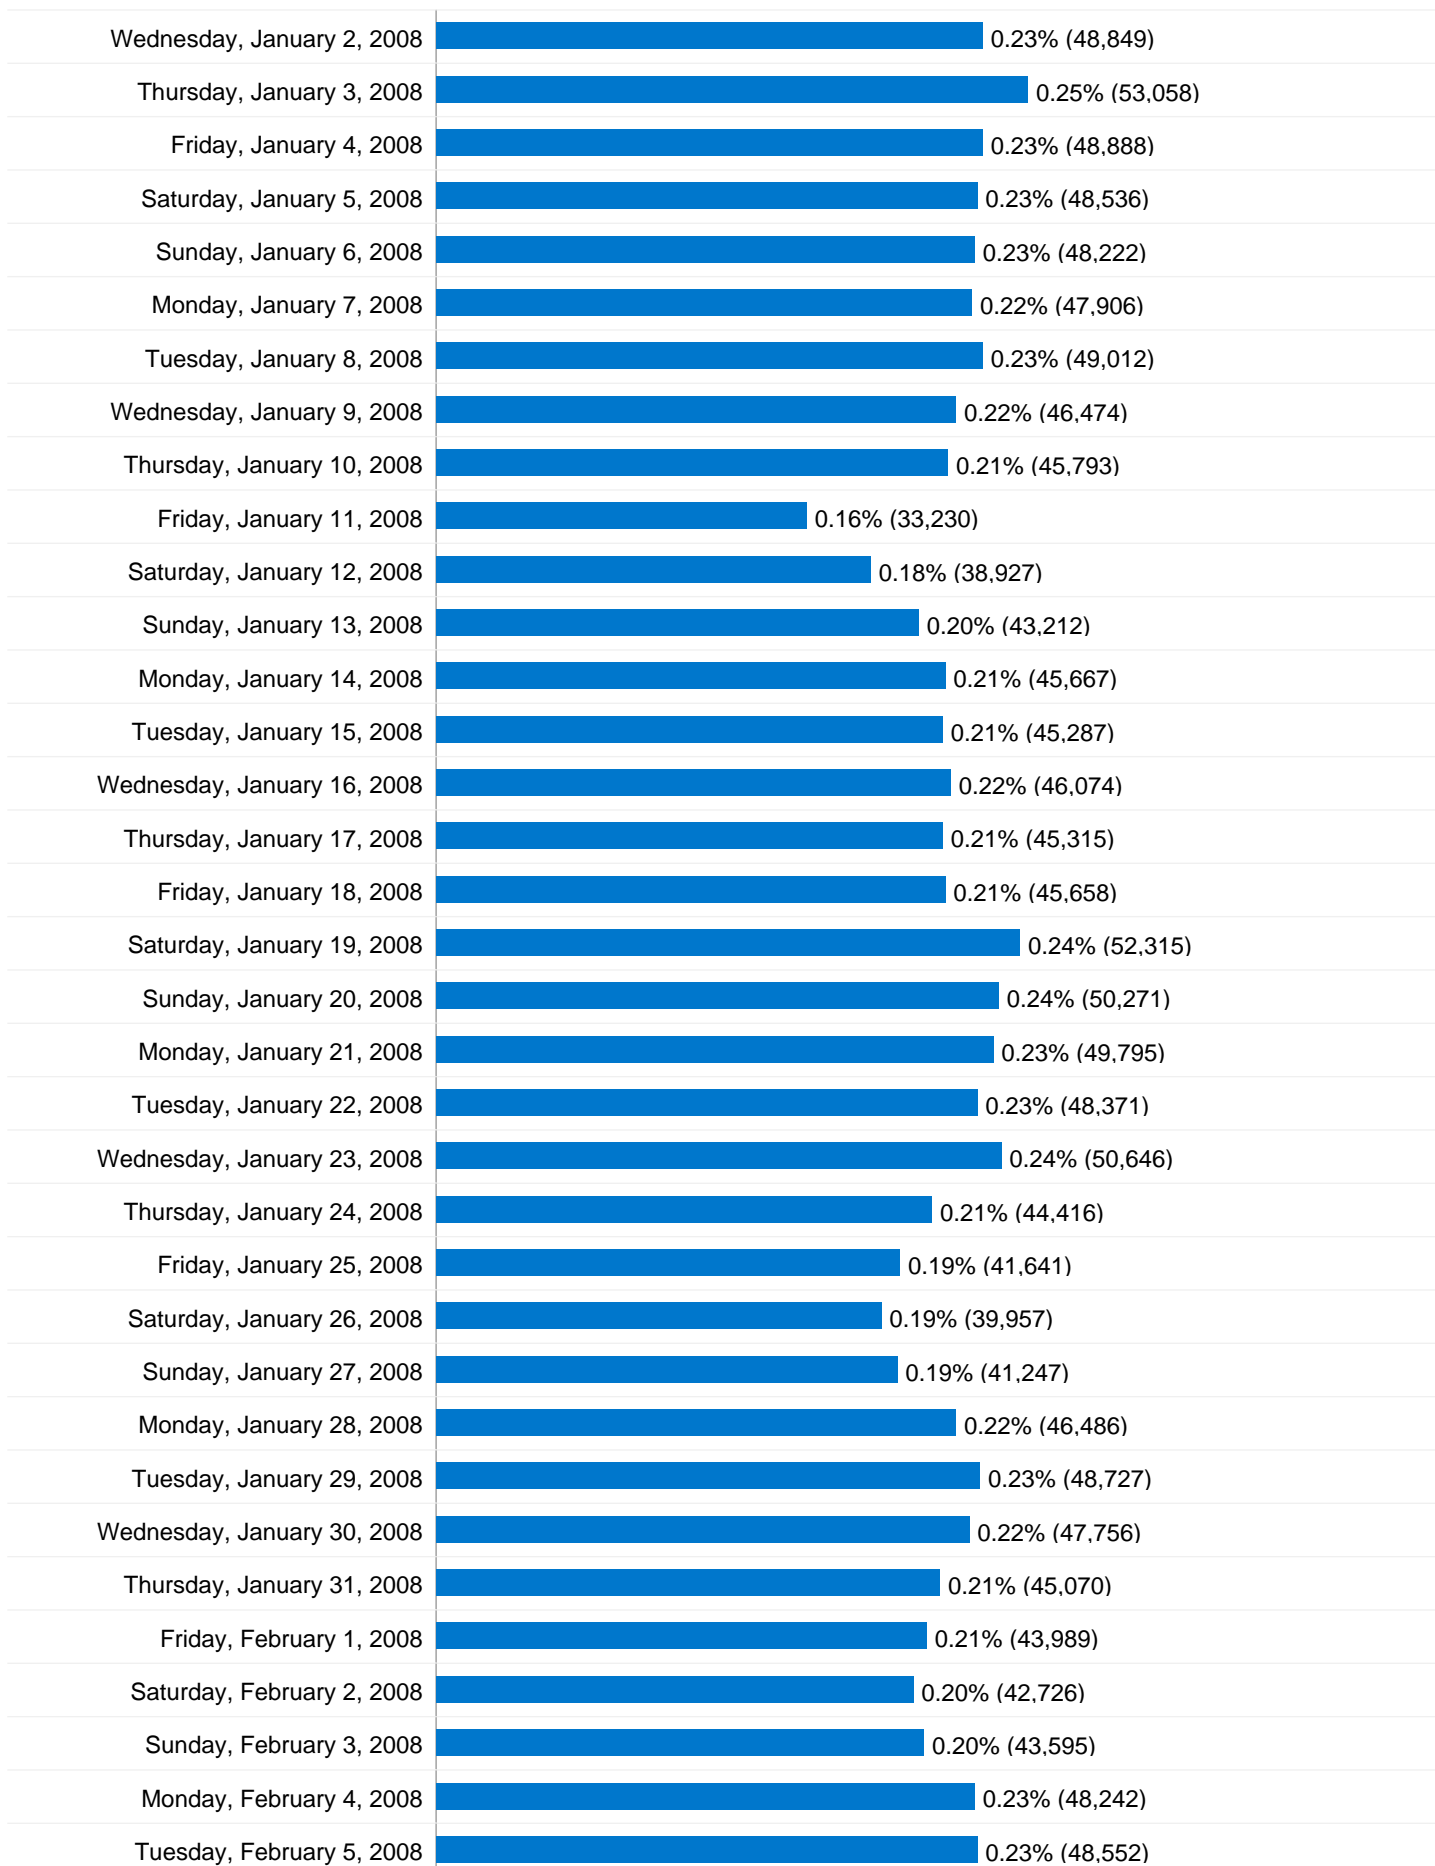

Wednesday, June 21, 2006	0.04% (8,558)
Thursday, June 22, 2006	0.04% (9,567)
Friday, June 23, 2006	0.05% (10,341)
Saturday, June 24, 2006	0.04% (8,972)
Sunday, June 25, 2006	0.04% (8,806)
Monday, June 26, 2006	0.05% (11,404)
Tuesday, June 27, 2006	0.06% (12,343)
Wednesday, June 28, 2006	0.06% (12,571)
Thursday, June 29, 2006	0.06% (12,443)
Friday, June 30, 2006	0.05% (11,406)
Saturday, July 1, 2006	0.04% (9,265)
Sunday, July 2, 2006	0.04% (8,791)
Monday, July 3, 2006	0.05% (10,875)
Tuesday, July 4, 2006	0.05% (11,110)
Wednesday, July 5, 2006	0.05% (10,475)
Thursday, July 6, 2006	0.05% (10,392)
Friday, July 7, 2006	0.05% (10,326)
Saturday, July 8, 2006	0.04% (9,093)
Sunday, July 9, 2006	0.04% (8,675)
Monday, July 10, 2006	0.06% (12,951)
Tuesday, July 11, 2006	0.05% (11,126)
Wednesday, July 12, 2006	0.05% (10,970)
Thursday, July 13, 2006	0.05% (10,684)
Friday, July 14, 2006	0.05% (10,432)
Saturday, July 15, 2006	0.05% (9,680)
Sunday, July 16, 2006	0.04% (8,810)
Monday, July 17, 2006	0.05% (10,845)
Tuesday, July 18, 2006	0.05% (11,479)
Wednesday, July 19, 2006	0.05% (10,657)
Thursday, July 20, 2006	0.05% (11,207)
Friday, July 21, 2006	0.05% (10,938)
Saturday, July 22, 2006	0.05% (10,382)
Sunday, July 23, 2006	0.04% (9,612)
Monday, July 24, 2006	0.06% (11,992)
Tuesday, July 25, 2006	0.06% (12,517)