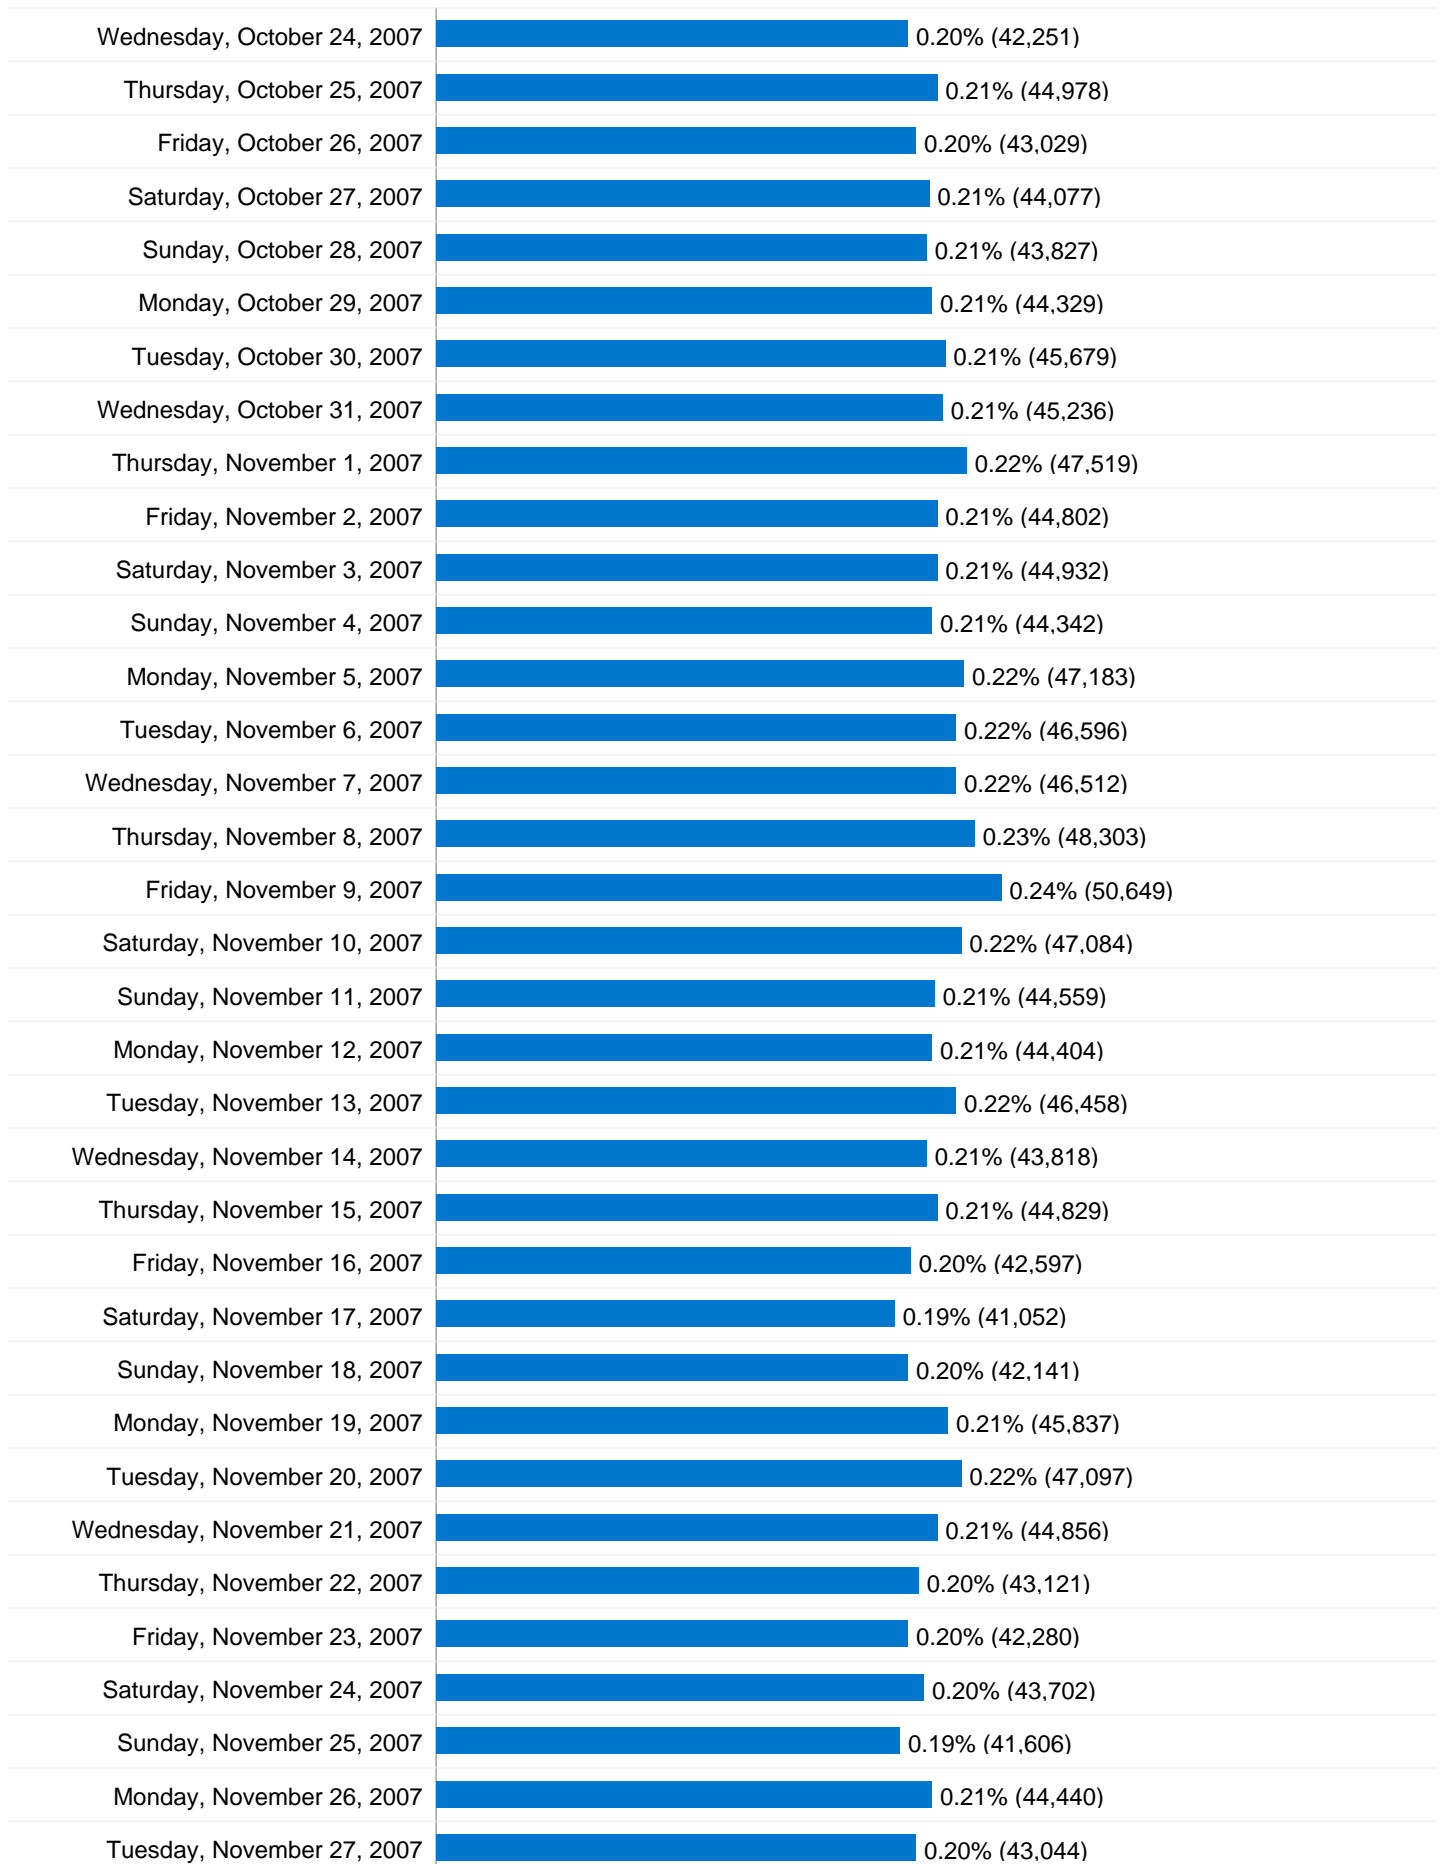

Wednesday, June 21, 2006	0.04% (8,558)
Thursday, June 22, 2006	0.04% (9,567)
Friday, June 23, 2006	0.05% (10,341)
Saturday, June 24, 2006	0.04% (8,972)
Sunday, June 25, 2006	0.04% (8,806)
Monday, June 26, 2006	0.05% (11,404)
Tuesday, June 27, 2006	0.06% (12,343)
Wednesday, June 28, 2006	0.06% (12,571)
Thursday, June 29, 2006	0.06% (12,443)
Friday, June 30, 2006	0.05% (11,406)
Saturday, July 1, 2006	0.04% (9,265)
Sunday, July 2, 2006	0.04% (8,791)
Monday, July 3, 2006	0.05% (10,875)
Tuesday, July 4, 2006	0.05% (11,110)
Wednesday, July 5, 2006	0.05% (10,475)
Thursday, July 6, 2006	0.05% (10,392)
Friday, July 7, 2006	0.05% (10,326)
Saturday, July 8, 2006	0.04% (9,093)
Sunday, July 9, 2006	0.04% (8,675)
Monday, July 10, 2006	0.06% (12,951)
Tuesday, July 11, 2006	0.05% (11,126)
Wednesday, July 12, 2006	0.05% (10,970)
Thursday, July 13, 2006	0.05% (10,684)
Friday, July 14, 2006	0.05% (10,432)
Saturday, July 15, 2006	0.05% (9,680)
Sunday, July 16, 2006	0.04% (8,810)
Monday, July 17, 2006	0.05% (10,845)
Tuesday, July 18, 2006	0.05% (11,479)
Wednesday, July 19, 2006	0.05% (10,657)
Thursday, July 20, 2006	0.05% (11,207)
Friday, July 21, 2006	0.05% (10,938)
Saturday, July 22, 2006	0.05% (10,382)
Sunday, July 23, 2006	0.04% (9,612)
Monday, July 24, 2006	0.06% (11,992)
Tuesday, July 25, 2006	0.06% (12,517)