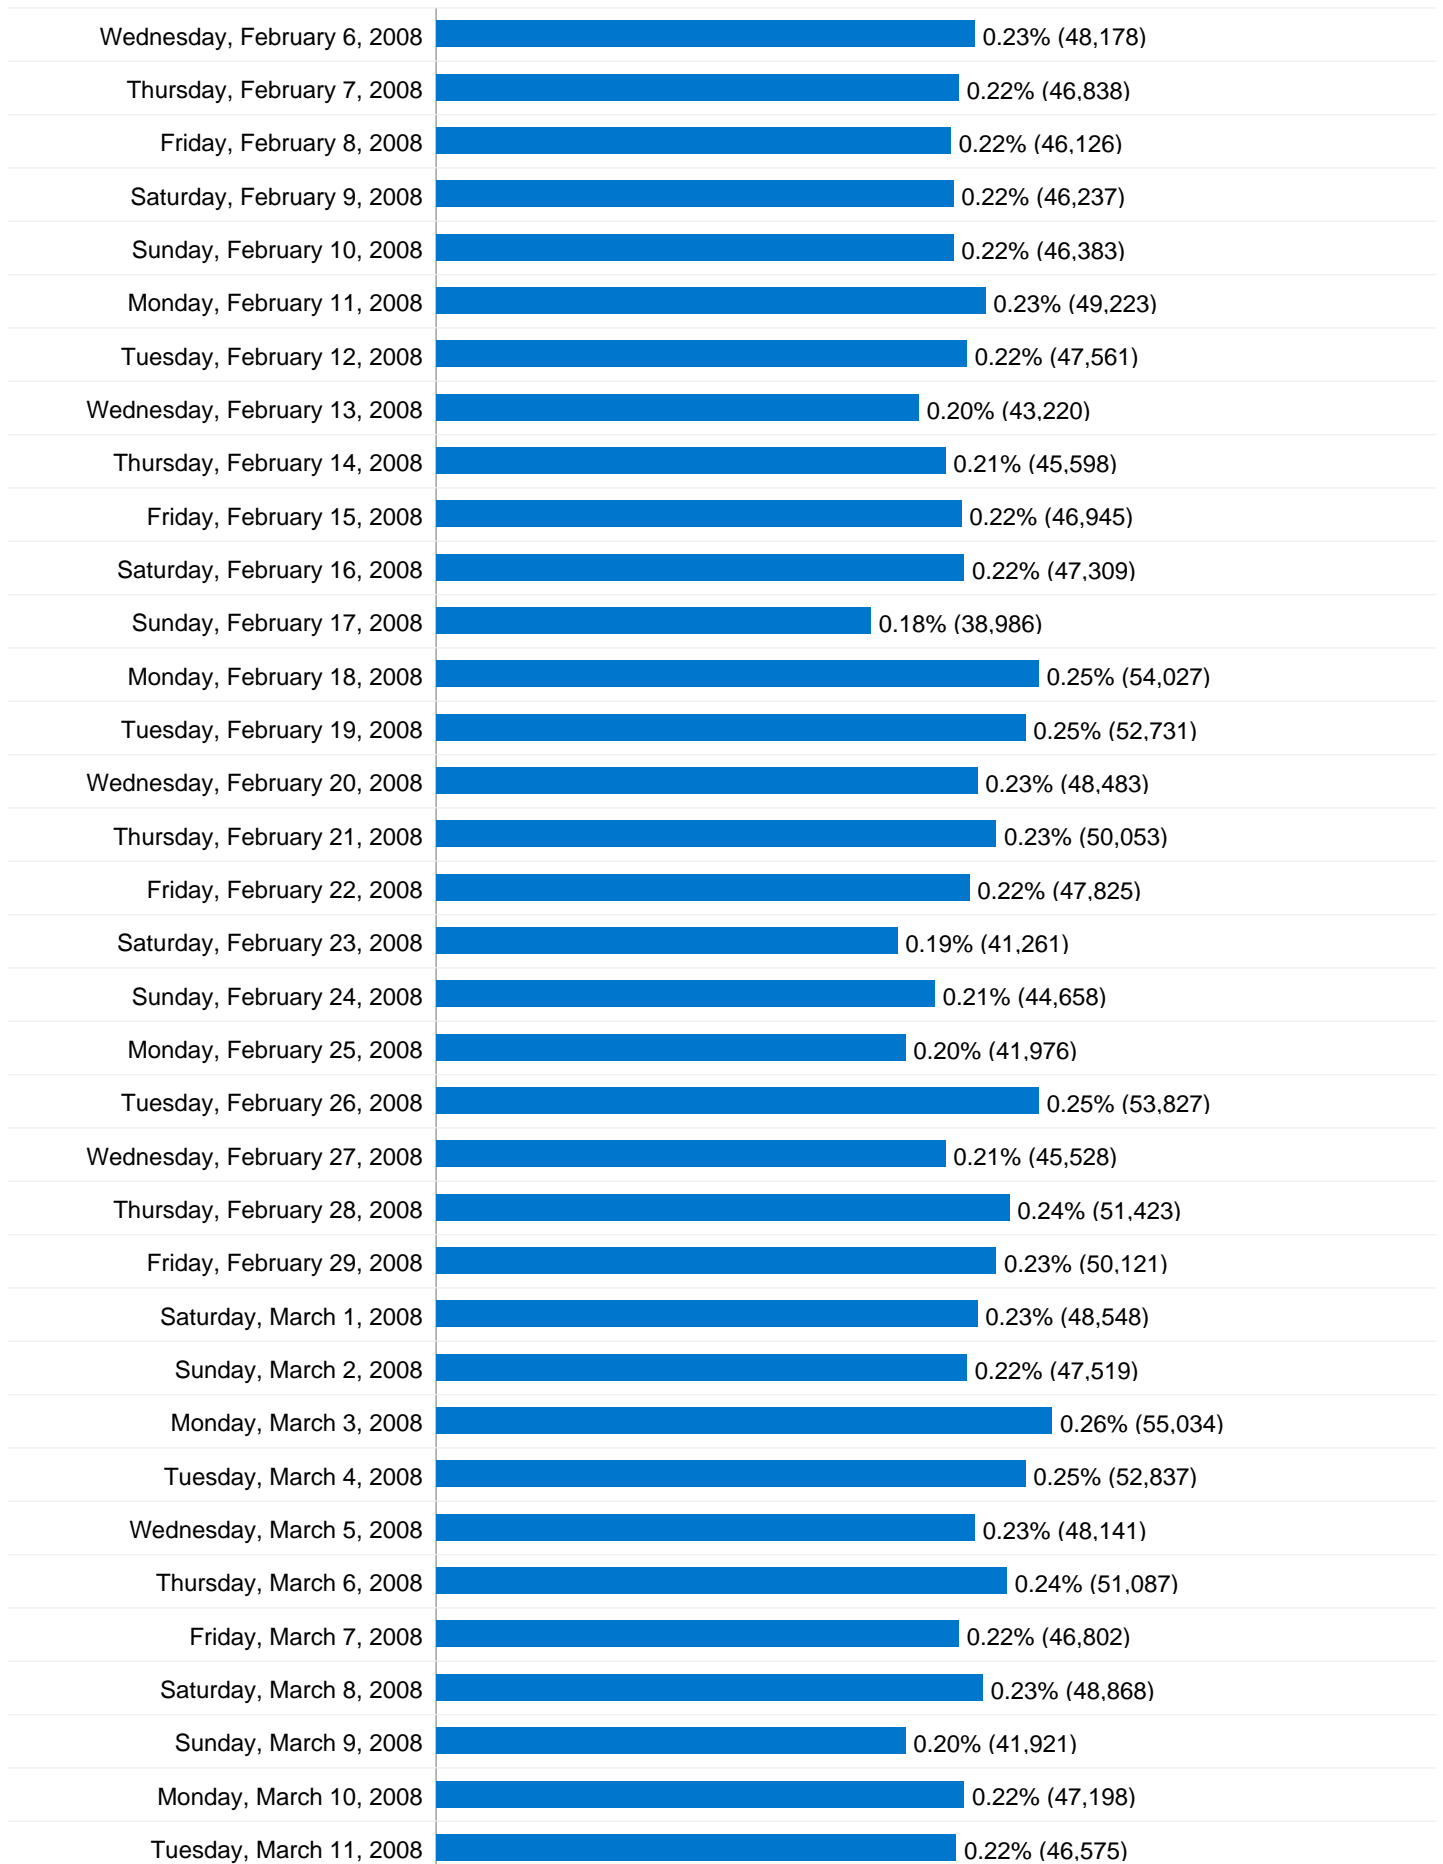

Wednesday, June 21, 2006	0.04% (8,558)
Thursday, June 22, 2006	0.04% (9,567)
Friday, June 23, 2006	0.05% (10,341)
Saturday, June 24, 2006	0.04% (8,972)
Sunday, June 25, 2006	0.04% (8,806)
Monday, June 26, 2006	0.05% (11,404)
Tuesday, June 27, 2006	0.06% (12,343)
Wednesday, June 28, 2006	0.06% (12,571)
Thursday, June 29, 2006	0.06% (12,443)
Friday, June 30, 2006	0.05% (11,406)
Saturday, July 1, 2006	0.04% (9,265)
Sunday, July 2, 2006	0.04% (8,791)
Monday, July 3, 2006	0.05% (10,875)
Tuesday, July 4, 2006	0.05% (11,110)
Wednesday, July 5, 2006	0.05% (10,475)
Thursday, July 6, 2006	0.05% (10,392)
Friday, July 7, 2006	0.05% (10,326)
Saturday, July 8, 2006	0.04% (9,093)
Sunday, July 9, 2006	0.04% (8,675)
Monday, July 10, 2006	0.06% (12,951)
Tuesday, July 11, 2006	0.05% (11,126)
Wednesday, July 12, 2006	0.05% (10,970)
Thursday, July 13, 2006	0.05% (10,684)
Friday, July 14, 2006	0.05% (10,432)
Saturday, July 15, 2006	0.05% (9,680)
Sunday, July 16, 2006	0.04% (8,810)
Monday, July 17, 2006	0.05% (10,845)
Tuesday, July 18, 2006	0.05% (11,479)
Wednesday, July 19, 2006	0.05% (10,657)
Thursday, July 20, 2006	0.05% (11,207)
Friday, July 21, 2006	0.05% (10,938)
Saturday, July 22, 2006	0.05% (10,382)
Sunday, July 23, 2006	0.04% (9,612)
Monday, July 24, 2006	0.06% (11,992)
Tuesday, July 25, 2006	0.06% (12,517)