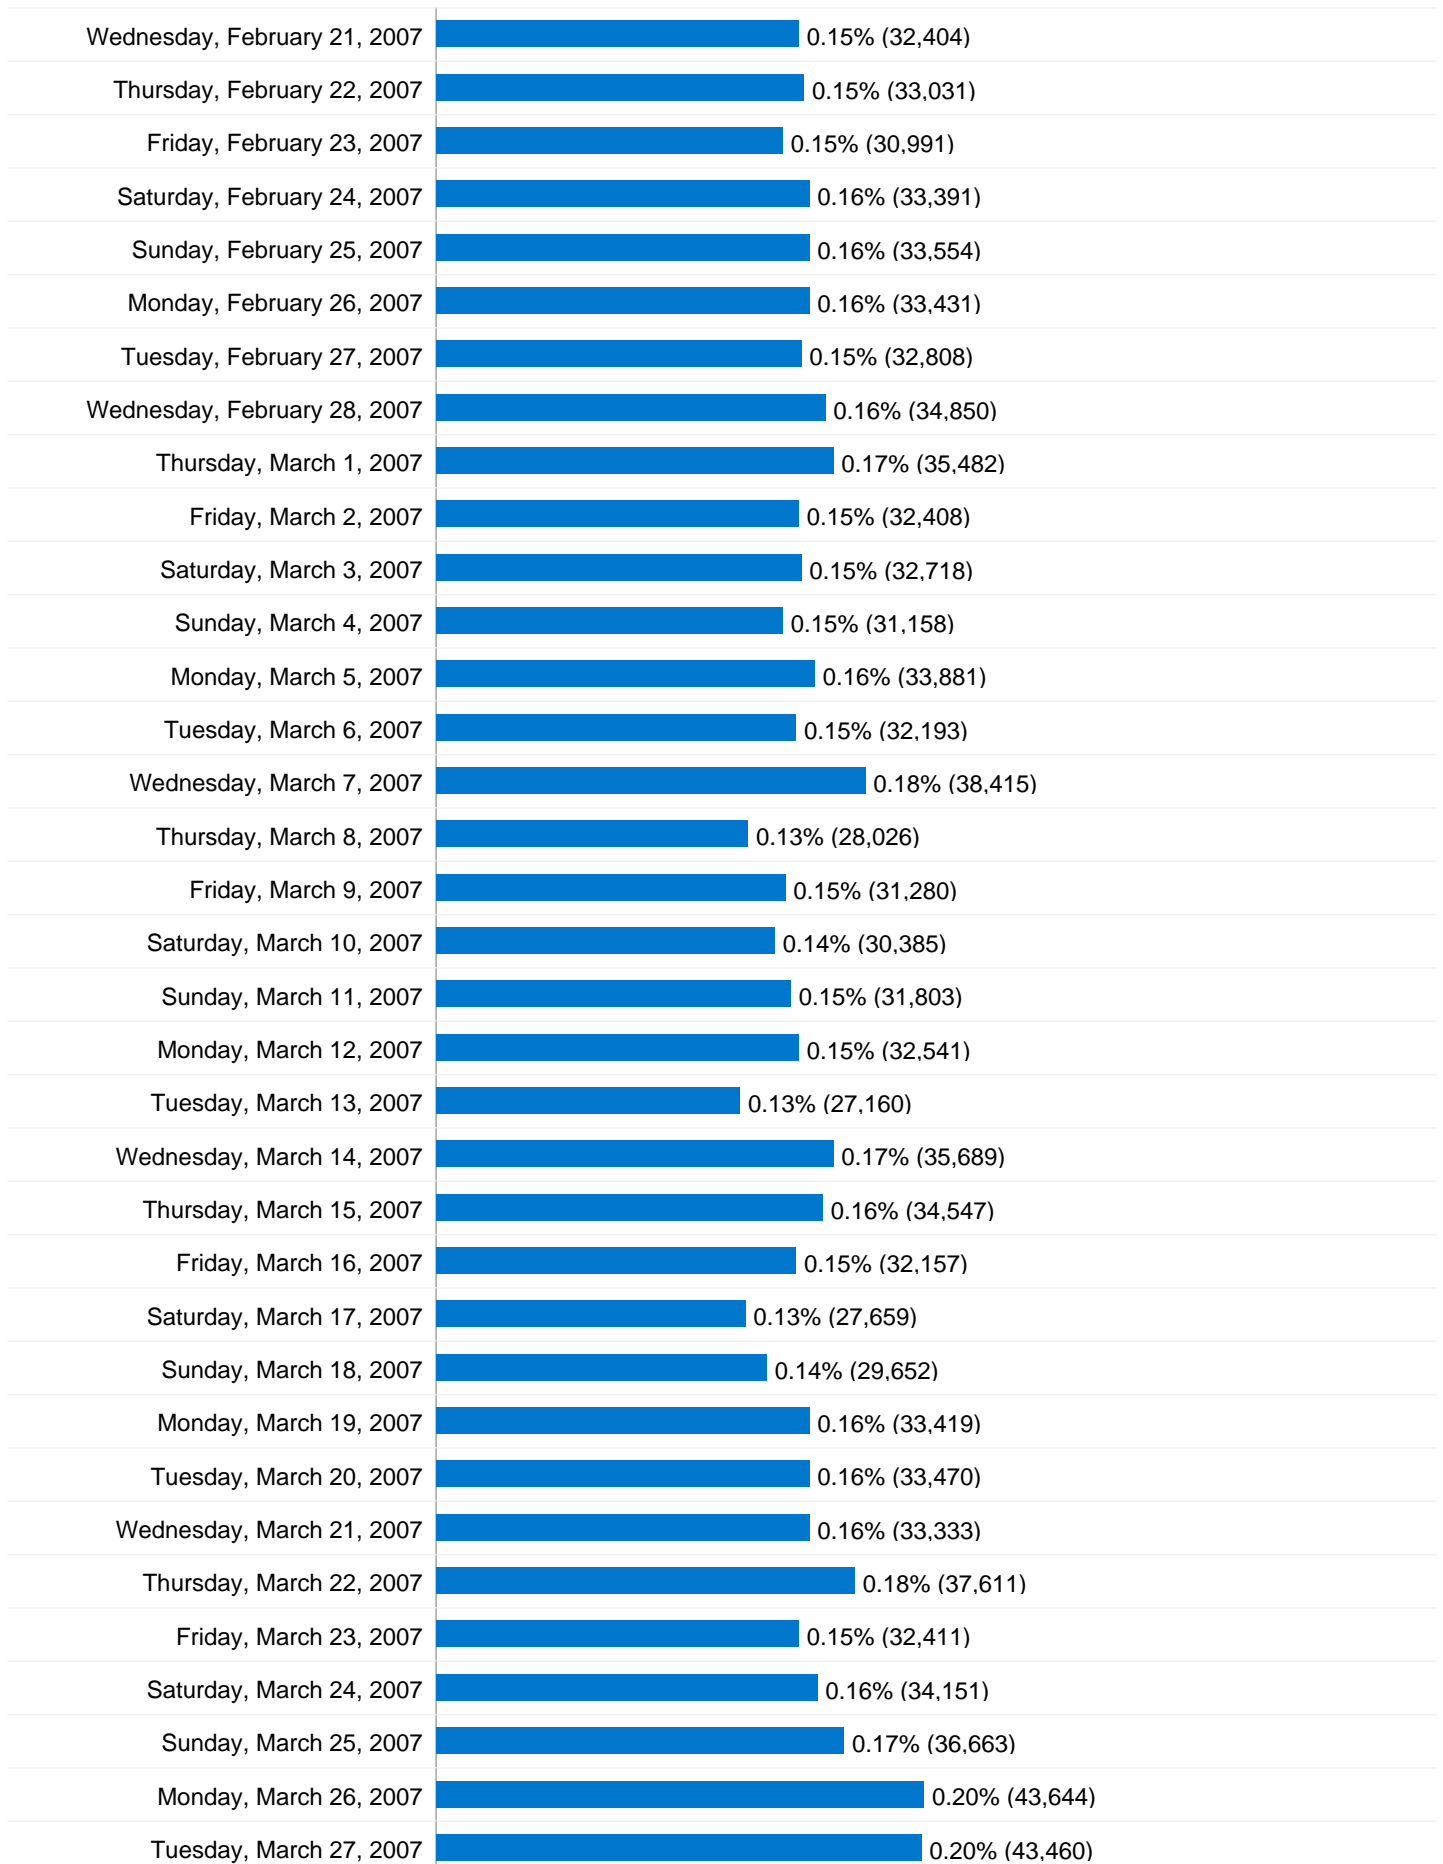

Wednesday, June 21, 2006	0.04% (8,558)
Thursday, June 22, 2006	0.04% (9,567)
Friday, June 23, 2006	0.05% (10,341)
Saturday, June 24, 2006	0.04% (8,972)
Sunday, June 25, 2006	0.04% (8,806)
Monday, June 26, 2006	0.05% (11,404)
Tuesday, June 27, 2006	0.06% (12,343)
Wednesday, June 28, 2006	0.06% (12,571)
Thursday, June 29, 2006	0.06% (12,443)
Friday, June 30, 2006	0.05% (11,406)
Saturday, July 1, 2006	0.04% (9,265)
Sunday, July 2, 2006	0.04% (8,791)
Monday, July 3, 2006	0.05% (10,875)
Tuesday, July 4, 2006	0.05% (11,110)
Wednesday, July 5, 2006	0.05% (10,475)
Thursday, July 6, 2006	0.05% (10,392)
Friday, July 7, 2006	0.05% (10,326)
Saturday, July 8, 2006	0.04% (9,093)
Sunday, July 9, 2006	0.04% (8,675)
Monday, July 10, 2006	0.06% (12,951)
Tuesday, July 11, 2006	0.05% (11,126)
Wednesday, July 12, 2006	0.05% (10,970)
Thursday, July 13, 2006	0.05% (10,684)
Friday, July 14, 2006	0.05% (10,432)
Saturday, July 15, 2006	0.05% (9,680)
Sunday, July 16, 2006	0.04% (8,810)
Monday, July 17, 2006	0.05% (10,845)
Tuesday, July 18, 2006	0.05% (11,479)
Wednesday, July 19, 2006	0.05% (10,657)
Thursday, July 20, 2006	0.05% (11,207)
Friday, July 21, 2006	0.05% (10,938)
Saturday, July 22, 2006	0.05% (10,382)
Sunday, July 23, 2006	0.04% (9,612)
Monday, July 24, 2006	0.06% (11,992)
Tuesday, July 25, 2006	0.06% (12,517)