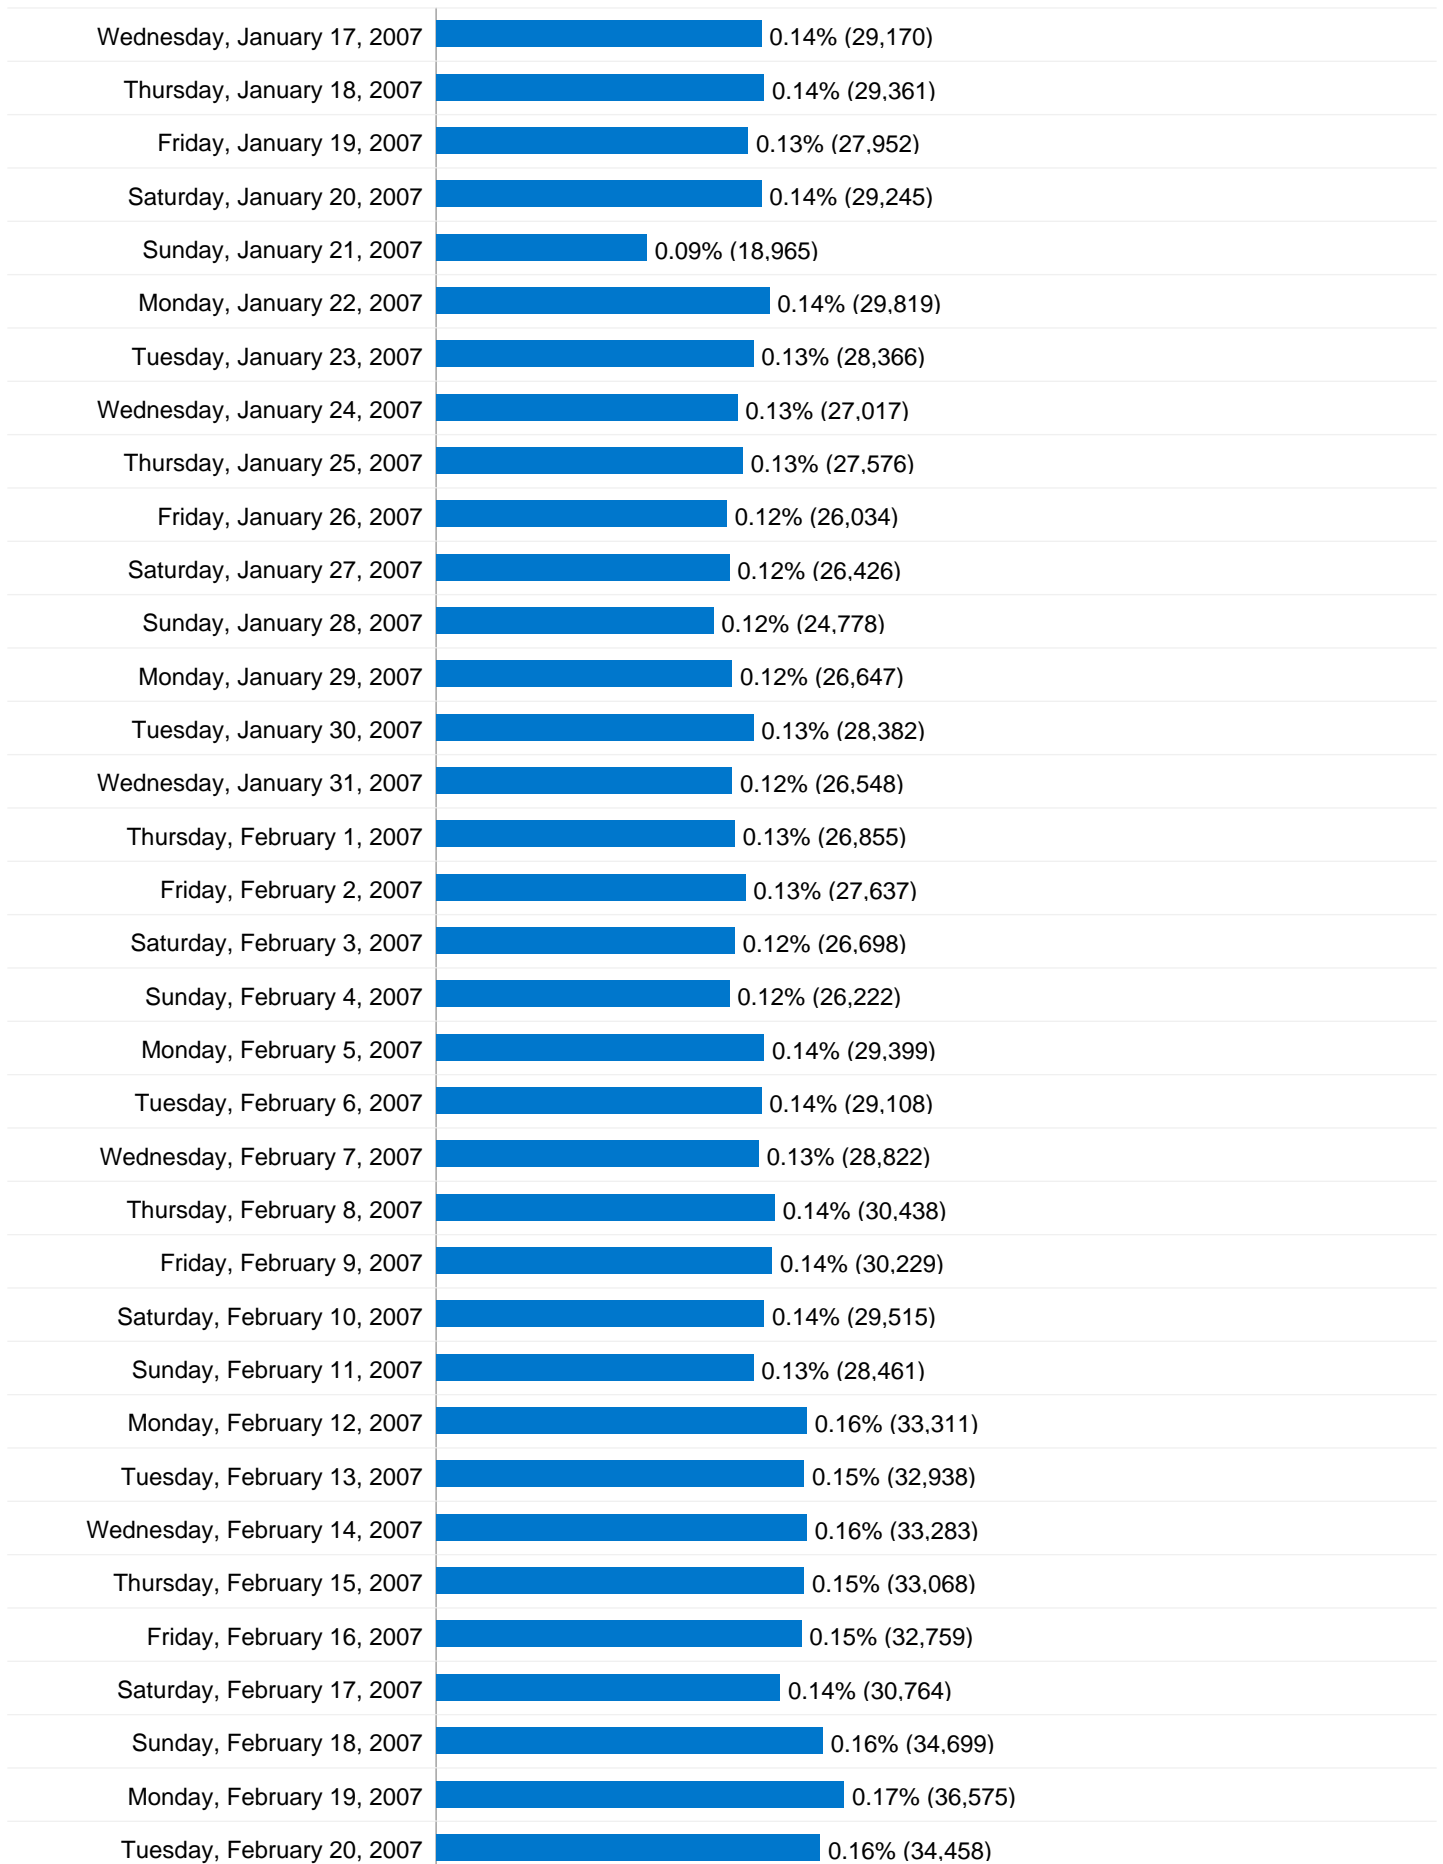

Wednesday, June 21, 2006	0.04% (8,558)
Thursday, June 22, 2006	0.04% (9,567)
Friday, June 23, 2006	0.05% (10,341)
Saturday, June 24, 2006	0.04% (8,972)
Sunday, June 25, 2006	0.04% (8,806)
Monday, June 26, 2006	0.05% (11,404)
Tuesday, June 27, 2006	0.06% (12,343)
Wednesday, June 28, 2006	0.06% (12,571)
Thursday, June 29, 2006	0.06% (12,443)
Friday, June 30, 2006	0.05% (11,406)
Saturday, July 1, 2006	0.04% (9,265)
Sunday, July 2, 2006	0.04% (8,791)
Monday, July 3, 2006	0.05% (10,875)
Tuesday, July 4, 2006	0.05% (11,110)
Wednesday, July 5, 2006	0.05% (10,475)
Thursday, July 6, 2006	0.05% (10,392)
Friday, July 7, 2006	0.05% (10,326)
Saturday, July 8, 2006	0.04% (9,093)
Sunday, July 9, 2006	0.04% (8,675)
Monday, July 10, 2006	0.06% (12,951)
Tuesday, July 11, 2006	0.05% (11,126)
Wednesday, July 12, 2006	0.05% (10,970)
Thursday, July 13, 2006	0.05% (10,684)
Friday, July 14, 2006	0.05% (10,432)
Saturday, July 15, 2006	0.05% (9,680)
Sunday, July 16, 2006	0.04% (8,810)
Monday, July 17, 2006	0.05% (10,845)
Tuesday, July 18, 2006	0.05% (11,479)
Wednesday, July 19, 2006	0.05% (10,657)
Thursday, July 20, 2006	0.05% (11,207)
Friday, July 21, 2006	0.05% (10,938)
Saturday, July 22, 2006	0.05% (10,382)
Sunday, July 23, 2006	0.04% (9,612)
Monday, July 24, 2006	0.06% (11,992)
Tuesday, July 25, 2006	0.06% (12,517)