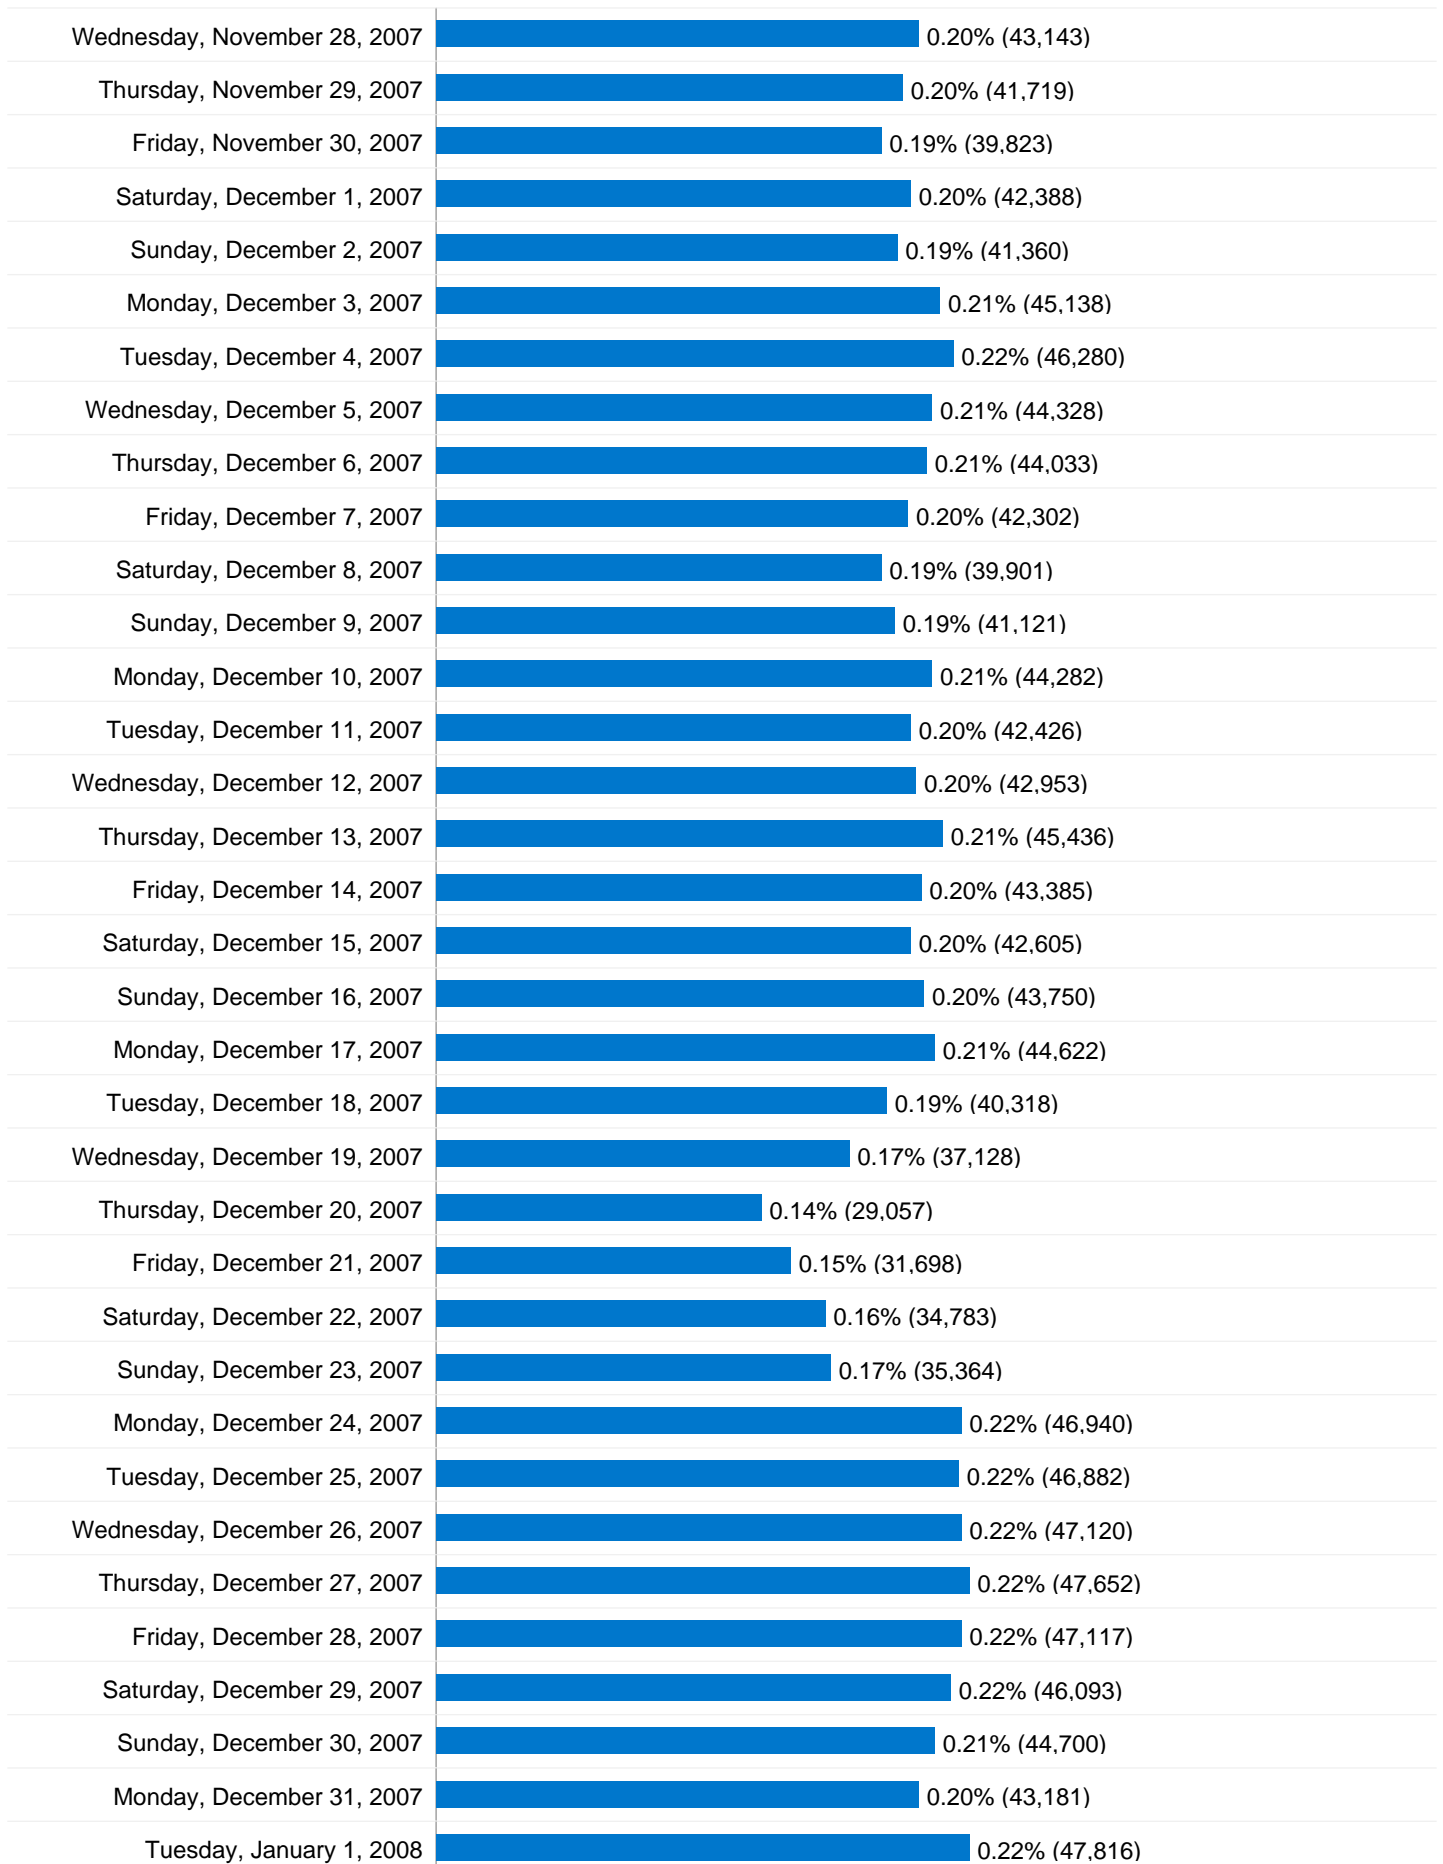

Wednesday, June 21, 2006	0.04% (8,558)
Thursday, June 22, 2006	0.04% (9,567)
Friday, June 23, 2006	0.05% (10,341)
Saturday, June 24, 2006	0.04% (8,972)
Sunday, June 25, 2006	0.04% (8,806)
Monday, June 26, 2006	0.05% (11,404)
Tuesday, June 27, 2006	0.06% (12,343)
Wednesday, June 28, 2006	0.06% (12,571)
Thursday, June 29, 2006	0.06% (12,443)
Friday, June 30, 2006	0.05% (11,406)
Saturday, July 1, 2006	0.04% (9,265)
Sunday, July 2, 2006	0.04% (8,791)
Monday, July 3, 2006	0.05% (10,875)
Tuesday, July 4, 2006	0.05% (11,110)
Wednesday, July 5, 2006	0.05% (10,475)
Thursday, July 6, 2006	0.05% (10,392)
Friday, July 7, 2006	0.05% (10,326)
Saturday, July 8, 2006	0.04% (9,093)
Sunday, July 9, 2006	0.04% (8,675)
Monday, July 10, 2006	0.06% (12,951)
Tuesday, July 11, 2006	0.05% (11,126)
Wednesday, July 12, 2006	0.05% (10,970)
Thursday, July 13, 2006	0.05% (10,684)
Friday, July 14, 2006	0.05% (10,432)
Saturday, July 15, 2006	0.05% (9,680)
Sunday, July 16, 2006	0.04% (8,810)
Monday, July 17, 2006	0.05% (10,845)
Tuesday, July 18, 2006	0.05% (11,479)
Wednesday, July 19, 2006	0.05% (10,657)
Thursday, July 20, 2006	0.05% (11,207)
Friday, July 21, 2006	0.05% (10,938)
Saturday, July 22, 2006	0.05% (10,382)
Sunday, July 23, 2006	0.04% (9,612)
Monday, July 24, 2006	0.06% (11,992)
Tuesday, July 25, 2006	0.06% (12,517)