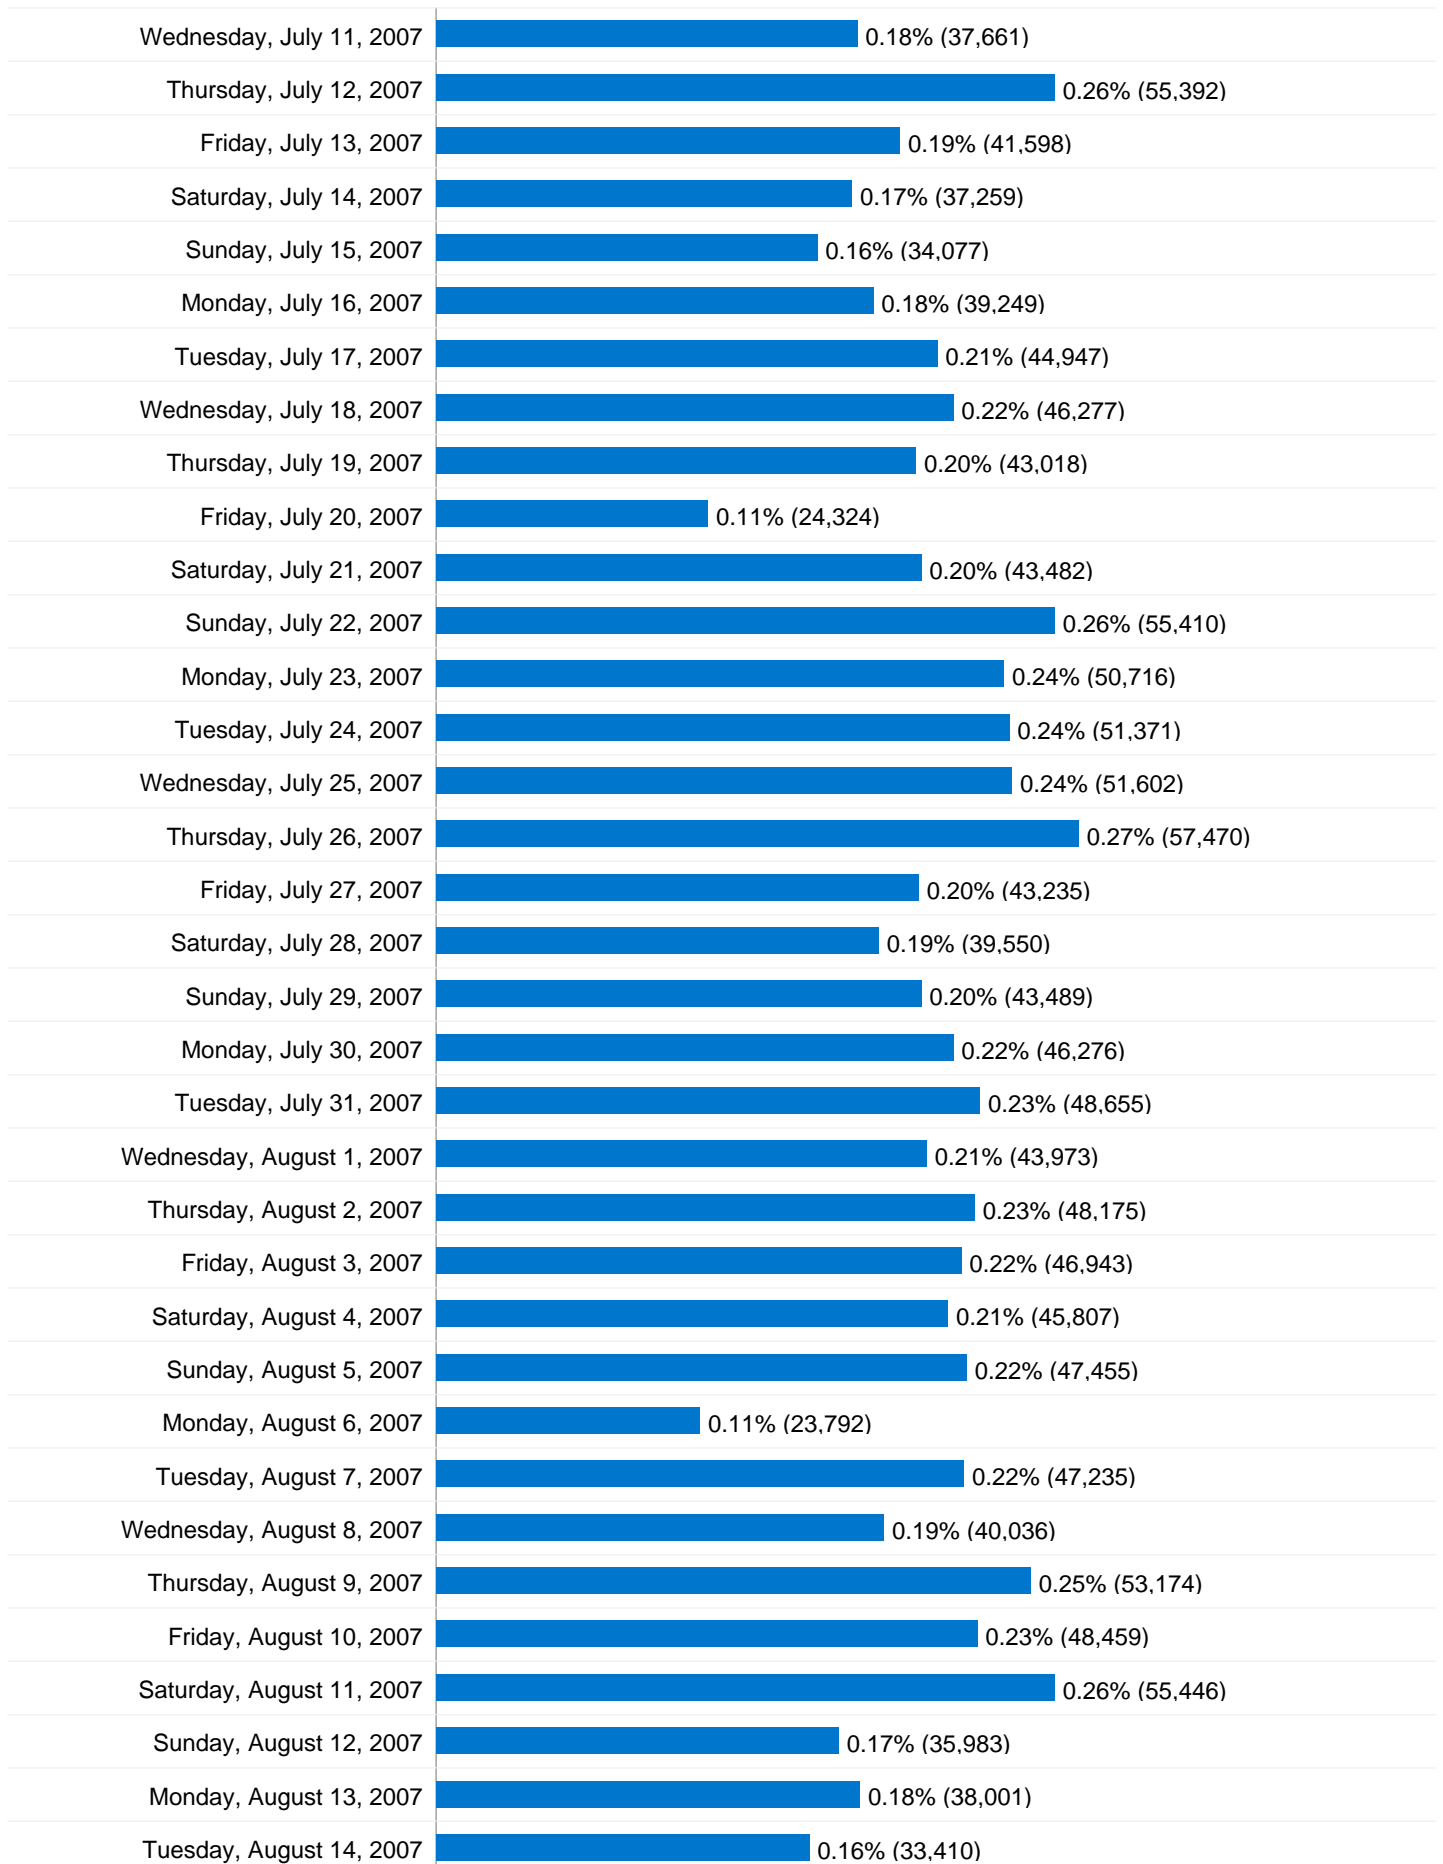

Wednesday, June 21, 2006	0.04% (8,558)
Thursday, June 22, 2006	0.04% (9,567)
Friday, June 23, 2006	0.05% (10,341)
Saturday, June 24, 2006	0.04% (8,972)
Sunday, June 25, 2006	0.04% (8,806)
Monday, June 26, 2006	0.05% (11,404)
Tuesday, June 27, 2006	0.06% (12,343)
Wednesday, June 28, 2006	0.06% (12,571)
Thursday, June 29, 2006	0.06% (12,443)
Friday, June 30, 2006	0.05% (11,406)
Saturday, July 1, 2006	0.04% (9,265)
Sunday, July 2, 2006	0.04% (8,791)
Monday, July 3, 2006	0.05% (10,875)
Tuesday, July 4, 2006	0.05% (11,110)
Wednesday, July 5, 2006	0.05% (10,475)
Thursday, July 6, 2006	0.05% (10,392)
Friday, July 7, 2006	0.05% (10,326)
Saturday, July 8, 2006	0.04% (9,093)
Sunday, July 9, 2006	0.04% (8,675)
Monday, July 10, 2006	0.06% (12,951)
Tuesday, July 11, 2006	0.05% (11,126)
Wednesday, July 12, 2006	0.05% (10,970)
Thursday, July 13, 2006	0.05% (10,684)
Friday, July 14, 2006	0.05% (10,432)
Saturday, July 15, 2006	0.05% (9,680)
Sunday, July 16, 2006	0.04% (8,810)
Monday, July 17, 2006	0.05% (10,845)
Tuesday, July 18, 2006	0.05% (11,479)
Wednesday, July 19, 2006	0.05% (10,657)
Thursday, July 20, 2006	0.05% (11,207)
Friday, July 21, 2006	0.05% (10,938)
Saturday, July 22, 2006	0.05% (10,382)
Sunday, July 23, 2006	0.04% (9,612)
Monday, July 24, 2006	0.06% (11,992)
Tuesday, July 25, 2006	0.06% (12,517)